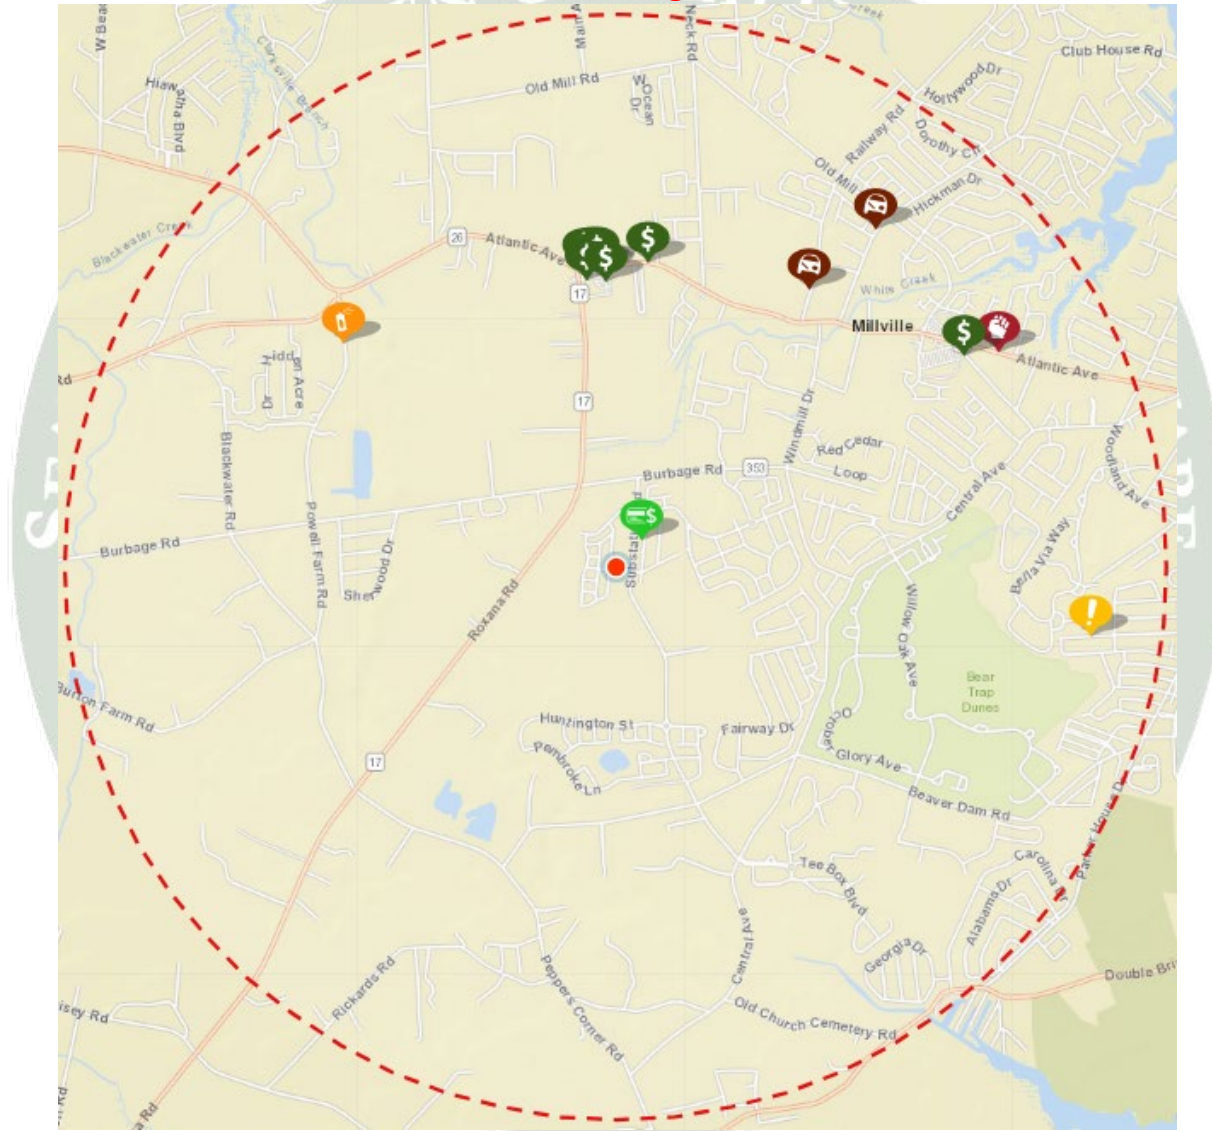

Millville Reporting – December 2023

Traffic Contact Totals for Millville Contract Policing Patrols

73 Total Traffic Stops; 23 Traffic Warnings and 55 Traffic Charges issued. 15 of the summonses issued were for Cell Phone violations.

Millville Reporting – December 2023

Millville Reporting – December 2023

d

Millville Reporting – December 2023

Crime Mapping - www.dsp.delaware.gov
Public has access to this site for greater details if needed.

Millville Reporting – December 2023

TOWN OF MILLVILLE Crime Categories

				12-01-2023 to 12-31-2023 (31 Days)	14 Records
Description	Incident #	Location	Agency	Date	
LARCENY/FROM BUILDING		38000 BLOCK NW TOWN CENTER DR	Delaware State Police	12-18-2023 2:28 PM	
LARCENY/SHOPLIFTING		34900 BLOCK NW ATLANTIC AVE	Delaware State Police	12-17-2023 1:41 PM	
LARCENY/SHOPLIFTING		ATLANTIC WAVE & WHITES NECK RD	Delaware State Police	12-14-2023 2:53 PM	
LARCENY/SHOPLIFTING		34900 BLOCK W ATLANTIC AVE	Delaware State Police	12-13-2023 1:10 PM	
HARASSING COMMUNICATION/PHONE/WIRE/MAIL ONLY		37400 BLOCK BIRCH ST	Delaware State Police	12-11-2023 7:28 PM	
LARCENY/FROM BUILDING		34900 BLOCK E ATLANTIC AVE	Delaware State Police	12-11-2023 12:49 PM	
THEFT/FALSE PRETENSE OR PROMISE		31500 BLOCK WHITECLAY DR	Delaware State Police	12-11-2023 10:55 AM	
DAMAGE/PRIVATE PROPERTY		32100 BLOCK S POWELL FARM RD	Delaware State Police	12-11-2023 3:50 AM	
LARCENY/SHOPLIFTING		34900 BLOCK ATLANTIC AVE	Delaware State Police	12-8-2023 7:46 AM	
LARCENY/FROM ALL OTHER YARDS		34900 BLOCK ATLANTIC AVE	Delaware State Police	12-7-2023 7:30 AM	
OFFENSIVE TOUCHING/OTHER ASSAULTS/NON-AGGRAVATED		ATLANTIC E AVE & OLD MILL RD	Delaware State Police	12-5-2023 4:37 PM	
LARCENY/FROM VEHICLE/NOT ATTACHED		31300 BLOCK N RAILWAY RD	Delaware State Police	12-4-2023 1:38 PM	
LARCENY/FROM VEHICLE/NOT ATTACHED		38800 BLOCK SW CLUB HOUSE RD	Delaware State Police	12-3-2023 11:10 AM	
LARCENY/FROM BUILDING		34900 BLOCK ATLANTIC AVE	Delaware State Police	12-3-2023 10:42 AM	