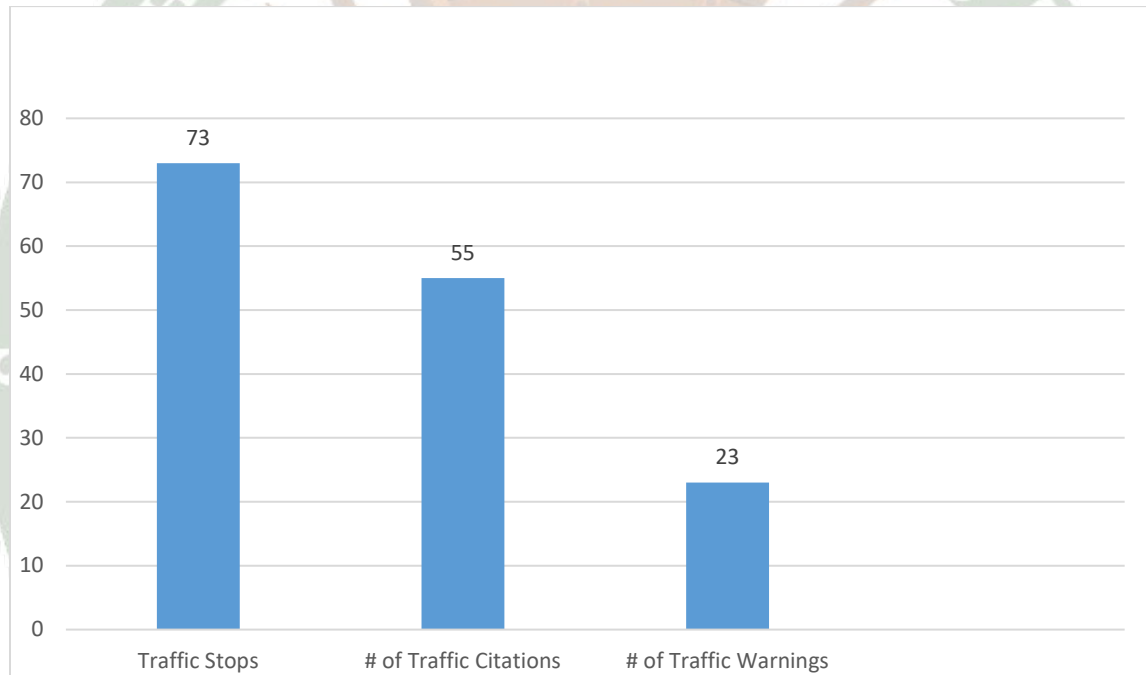

Millville Reporting – December 2023

Traffic Contact Totals for Millville Contract Policing Patrols

73 Total Traffic Stops; 23 Traffic Warnings and 55 Traffic Charges issued. 15 of the summonses issued were for Cell Phone violations.

Millville Reporting – December 2023

Millville Reporting – December 2023

d

Millville Reporting – December 2023

Crime Mapping - www.dsp.delaware.gov
Public has access to this site for greater details if needed.

Millville Reporting – December 2023

TOWN OF MILLVILLE Crime Categories

				12-01-2023 to 12-31-2023 (31 Days)	14 Records
Description	Incident #	Location	Agency	Date	
LARCENY/FROM BUILDING		38000 BLOCK NW TOWN CENTER DR	Delaware State Police	12-18-2023 2:28 PM	
LARCENY/SHOPLIFTING		34900 BLOCK NW ATLANTIC AVE	Delaware State Police	12-17-2023 1:41 PM	
LARCENY/SHOPLIFTING		ATLANTIC WAVE & WHITES NECK RD	Delaware State Police	12-14-2023 2:53 PM	
LARCENY/SHOPLIFTING		34900 BLOCK W ATLANTIC AVE	Delaware State Police	12-13-2023 1:10 PM	
HARASSING COMMUNICATION/PHONE/WIRE/MAIL ONLY		37400 BLOCK BIRCH ST	Delaware State Police	12-11-2023 7:28 PM	
LARCENY/FROM BUILDING		34900 BLOCK E ATLANTIC AVE	Delaware State Police	12-11-2023 12:49 PM	
THEFT/FALSE PRETENSE OR PROMISE		31500 BLOCK WHITECLAY DR	Delaware State Police	12-11-2023 10:55 AM	
DAMAGE/PRIVATE PROPERTY		32100 BLOCK S POWELL FARM RD	Delaware State Police	12-11-2023 3:50 AM	
LARCENY/SHOPLIFTING		34900 BLOCK ATLANTIC AVE	Delaware State Police	12-8-2023 7:46 AM	
LARCENY/FROM ALL OTHER YARDS		34900 BLOCK ATLANTIC AVE	Delaware State Police	12-7-2023 7:30 AM	
OFFENSIVE TOUCHING/OTHER ASSAULTS/NON-AGGRAVATED		ATLANTIC E AVE & OLD MILL RD	Delaware State Police	12-5-2023 4:37 PM	
LARCENY/FROM VEHICLE/NOT ATTACHED		31300 BLOCK N RAILWAY RD	Delaware State Police	12-4-2023 1:38 PM	
LARCENY/FROM VEHICLE/NOT ATTACHED		38800 BLOCK SW CLUB HOUSE RD	Delaware State Police	12-3-2023 11:10 AM	
LARCENY/FROM BUILDING		34900 BLOCK ATLANTIC AVE	Delaware State Police	12-3-2023 10:42 AM	