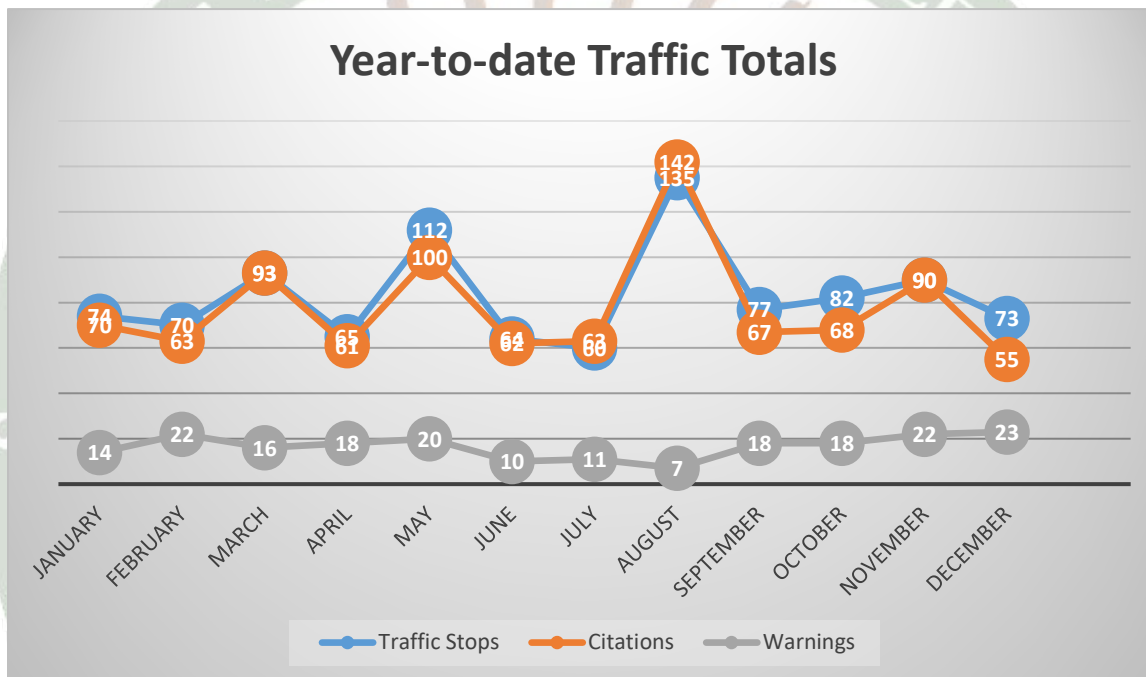

Millville Reporting – December 2023

Traffic Contact Totals for Millville Contract Policing Patrols

73 Total Traffic Stops; 23 Traffic Warnings and 55 Traffic Charges issued. 15 of the summonses issued were for Cell Phone violations.

Millville Reporting – December 2023

Millville Reporting – December 2023

d

Millville Reporting – December 2023

Crime Mapping - www.dsp.delaware.gov
Public has access to this site for greater details if needed.

Millville Reporting – December 2023

TOWN OF MILLVILLE Crime Categories

				12-01-2023 to 12-31-2023 (31 Days)	14 Records
Description	Incident #	Location	Agency	Date	
LARCENY/FROM BUILDING		38000 BLOCK NW TOWN CENTER DR	Delaware State Police	12-18-2023 2:28 PM	
LARCENY/SHOPLIFTING		34900 BLOCK NW ATLANTIC AVE	Delaware State Police	12-17-2023 1:41 PM	
LARCENY/SHOPLIFTING		ATLANTIC WAVE & WHITES NECK RD	Delaware State Police	12-14-2023 2:53 PM	
LARCENY/SHOPLIFTING		34900 BLOCK W ATLANTIC AVE	Delaware State Police	12-13-2023 1:10 PM	
HARASSING COMMUNICATION/PHONE/WIRE/MAIL ONLY		37400 BLOCK BIRCH ST	Delaware State Police	12-11-2023 7:28 PM	
LARCENY/FROM BUILDING		34900 BLOCK E ATLANTIC AVE	Delaware State Police	12-11-2023 12:49 PM	
THEFT/FALSE PRETENSE OR PROMISE		31500 BLOCK WHITECLAY DR	Delaware State Police	12-11-2023 10:55 AM	
DAMAGE/PRIVATE PROPERTY		32100 BLOCK S POWELL FARM RD	Delaware State Police	12-11-2023 3:50 AM	
LARCENY/SHOPLIFTING		34900 BLOCK ATLANTIC AVE	Delaware State Police	12-8-2023 7:46 AM	
LARCENY/FROM ALL OTHER YARDS		34900 BLOCK ATLANTIC AVE	Delaware State Police	12-7-2023 7:30 AM	
OFFENSIVE TOUCHING/OTHER ASSAULTS/NON-AGGRAVATED		ATLANTIC E AVE & OLD MILL RD	Delaware State Police	12-5-2023 4:37 PM	
LARCENY/FROM VEHICLE/NOT ATTACHED		31300 BLOCK N RAILWAY RD	Delaware State Police	12-4-2023 1:38 PM	
LARCENY/FROM VEHICLE/NOT ATTACHED		38800 BLOCK SW CLUB HOUSE RD	Delaware State Police	12-3-2023 11:10 AM	
LARCENY/FROM BUILDING		34900 BLOCK ATLANTIC AVE	Delaware State Police	12-3-2023 10:42 AM	