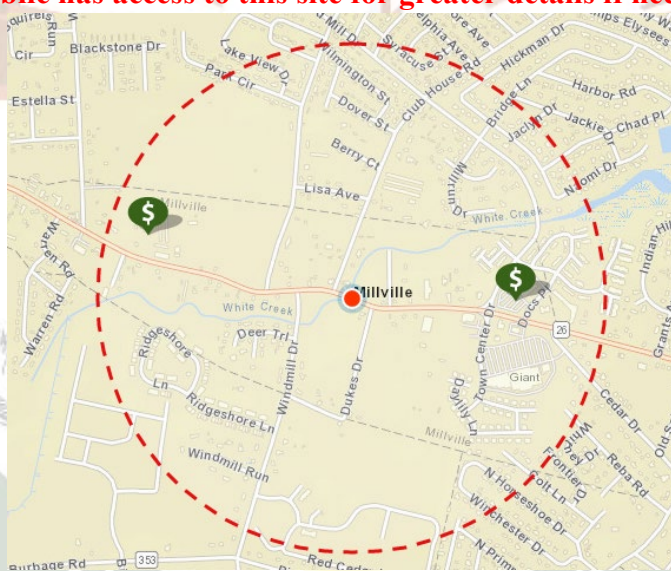

Millville Reporting – December 2022

Traffic Contact Totals for Millville Contract Policing Patrols

63 Total Traffic Stops; 18 Traffic Warnings and 52 Traffic Charges issued.

Contract Hours Worked

Millville Reporting – December 2022

Crime Mapping - www.dsp.delaware.gov
Public has access to this site for greater details if needed

Crime Categories

Type	Description	Incident #	Location	Agency	Date
Map It	LARCENY/BICYCLES		35200 BLOCK ATLANTIC AVE	Delaware State Police	12-20-2022 9:45 AM
Map It	LARCENY/SHOPLIFTING		36700 BLOCK OLD MILL BRIDGE RD	Delaware State Police	12-17-2022 3:47 PM