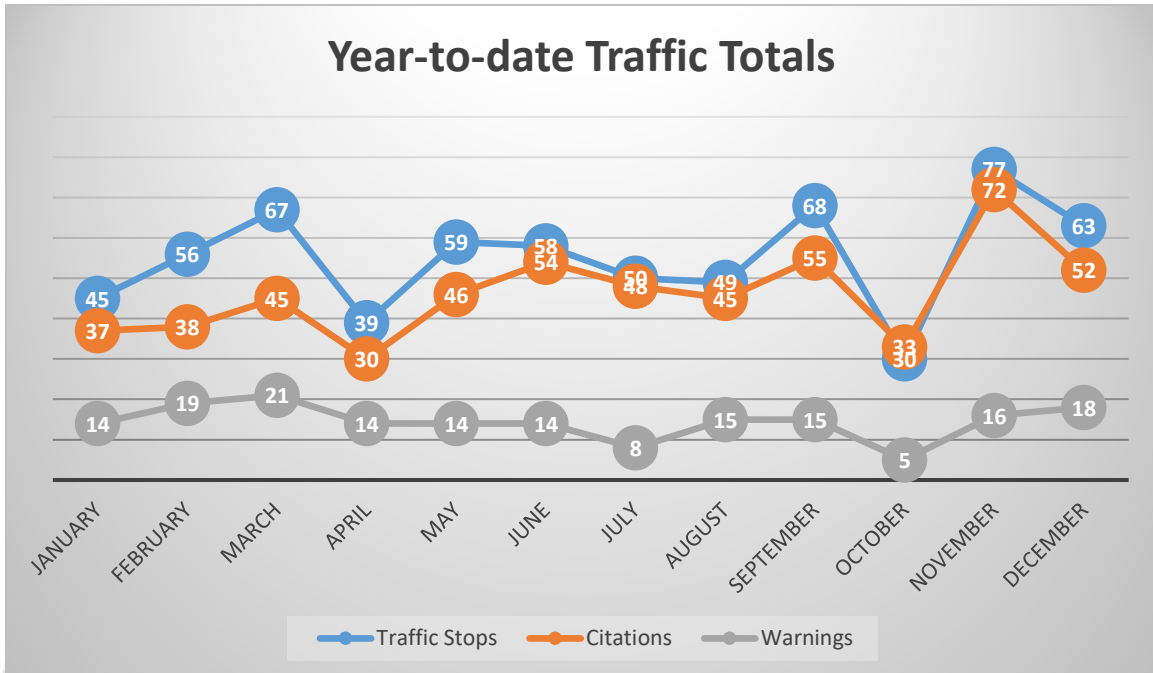

Millville Reporting – December 2022

Traffic Contact Totals for Millville Contract Policing Patrols

63 Total Traffic Stops; 18 Traffic Warnings and 52 Traffic Charges issued.

Contract Hours Worked

Millville Reporting – December 2022

Crime Mapping - www.dsp.delaware.gov
Public has access to this site for greater details if needed

Crime Categories

Type	Description	Incident #	Location	Agency	Date
Map It	LARCENY/BICYCLES		35200 BLOCK ATLANTIC AVE	Delaware State Police	12-20-2022 9:45 AM
Map It	LARCENY/SHOPLIFTING		36700 BLOCK OLD MILL BRIDGE RD	Delaware State Police	12-17-2022 3:47 PM