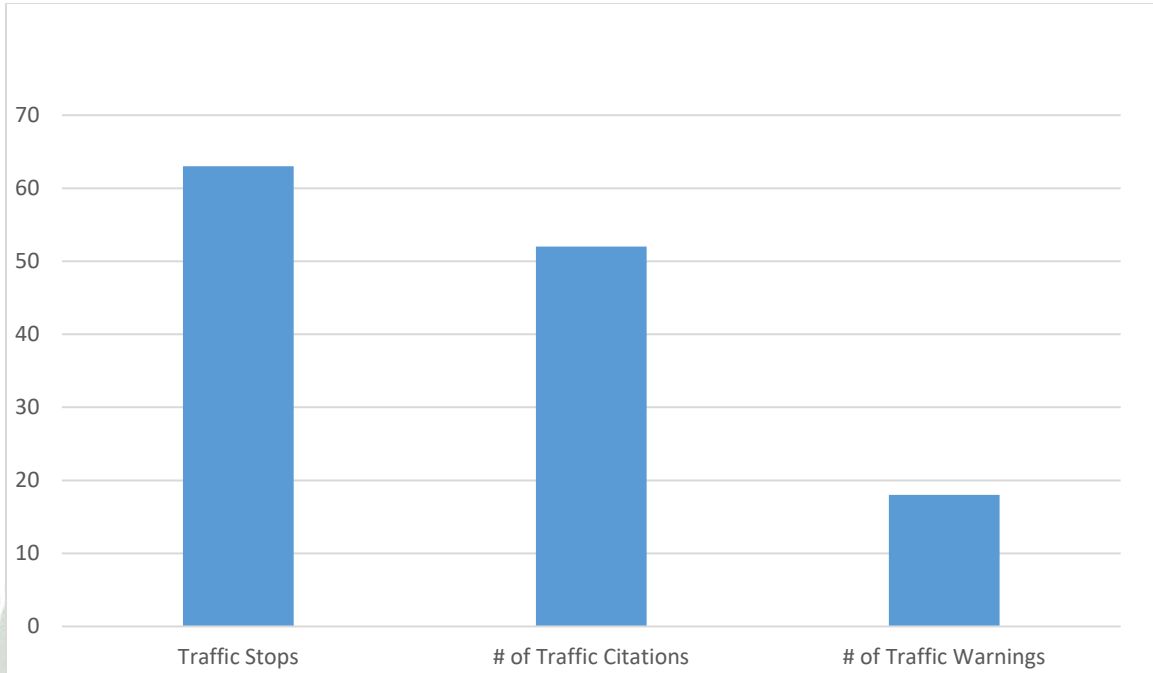

Millville Reporting – December 2022

Traffic Contact Totals for Millville Contract Policing Patrols

63 Total Traffic Stops; 18 Traffic Warnings and 52 Traffic Charges issued.

Contract Hours Worked

Millville Reporting – December 2022

Crime Mapping - www.dsp.delaware.gov
Public has access to this site for greater details if needed

Crime Categories

Type	Description	Incident #	Location	Agency	Date
Map It	LARCENY/BICYCLES		35200 BLOCK ATLANTIC AVE	Delaware State Police	12-20-2022 9:45 AM
Map It	LARCENY/SHOPLIFTING		36700 BLOCK OLD MILL BRIDGE RD	Delaware State Police	12-17-2022 3:47 PM