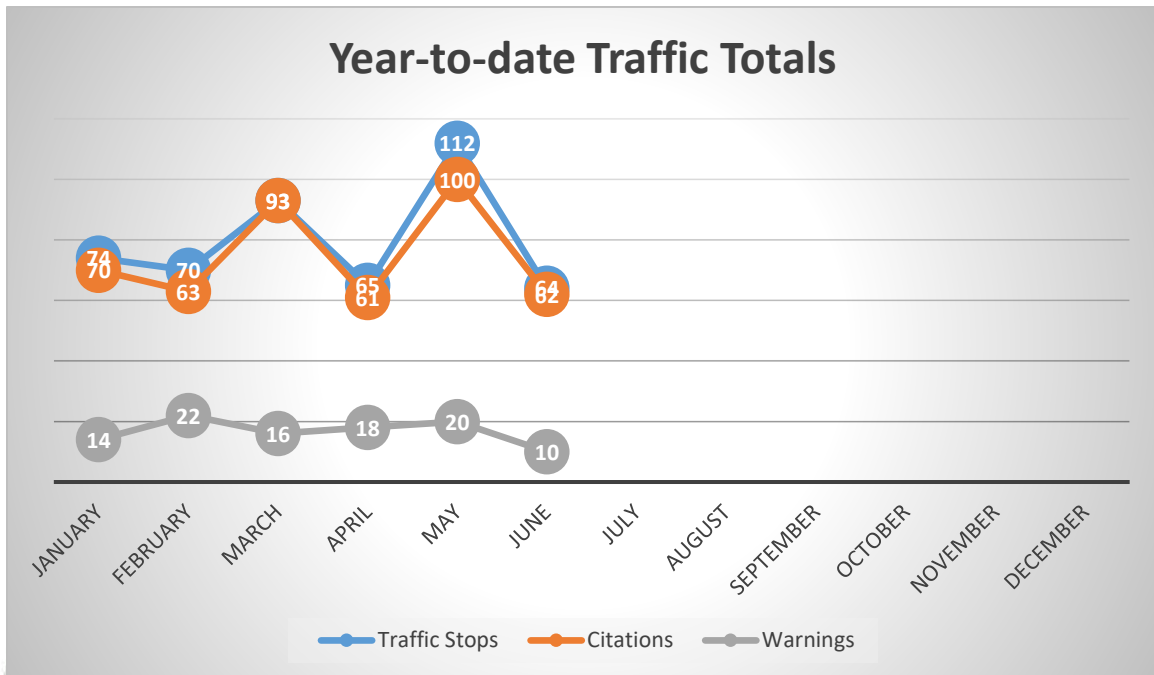

Millville Reporting – June 2023

Traffic Contact Totals for Millville Contract Policing Patrols

64 Total Traffic Stops; 10 Traffic Warnings and 62 Traffic Charges issued. 61 of the summonses issued were for Cell Phone violations.

128 Hours, May

Millville Reporting – June 2023

Crime Mapping - www.dsp.delaware.gov
Public has access to this site for greater details if needed.

Crime Categories

Millville Reporting – June 2023

Description	Incident #	Location	Agency	Date
LARCENY/FROM BUILDING		34500 BLOCK W ATLANTIC AVE	Delaware State Police	6-26-2023 5:50 PM
DISTURBING THE PEACE/PUBLIC NUISANCE		BEAVER DAM E RD & PARKER HOUSE RD	Delaware State Police	6-26-2023 5:37 PM
LARCENY/FROM BUILDING		38300 BLOCK MILL LA	Delaware State Police	6-26-2023 10:17 AM
AGGRAVATED ASSAULT/NON-FAMILY FIREARM		33800 BLOCK CONNECTICUT AVE	Delaware State Police	6-24-2023 12:40 AM
LARCENY/SHOPLIFTING		34900 BLOCK ATLANTIC AVE	Delaware State Police	6-23-2023 8:54 PM
LARCENY/FROM BUILDING		34900 BLOCK W ATLANTIC AVE	Delaware State Police	6-22-2023 12:31 PM
LARCENY/FROM BUILDING		36400 BLOCK PINE GROVE LA	Delaware State Police	6-21-2023 1:22 PM
HARASSING COMMUNICATION/PHONE/WIRE/MAIL ONLY		36600 BLOCK E BALTIMORE AVE	Delaware State Police	6-21-2023 8:54 AM
DISTURBING THE PEACE/PUBLIC NUISANCE		31400 BLOCK SE PINE ST	Delaware State Police	6-20-2023 5:47 PM
LARCENY/FROM BUILDING		34900 BLOCK E ATLANTIC AVE	Delaware State Police	6-19-2023 12:32 PM
LARCENY/SHOPLIFTING		34900 BLOCK W ATLANTIC AVE	Delaware State Police	6-15-2023 2:27 PM
LARCENY/SHOPLIFTING		34900 BLOCK ATLANTIC AVE	Delaware State Police	6-13-2023 4:39 PM
OFFENSIVE TOUCHING/OTHER ASSAULTS/NON-AGGRAVATED		30500 BLOCK TRACK LA	Delaware State Police	6-11-2023 10:33 AM
DISORDERLY CONDUCT/UNRELATED TO LIQUOR		31300 BLOCK E ELWOOD CT	Delaware State Police	6-10-2023 8:30 AM
INTIMIDATION/RECKLESS ENDANGER/TERRORISTIC THREAT/HARASSMENT/OTHER ASSAULTS/NON-AGGRAVATED		31400 BLOCK ROCKWOOD RD	Delaware State Police	6-6-2023 10:40 PM