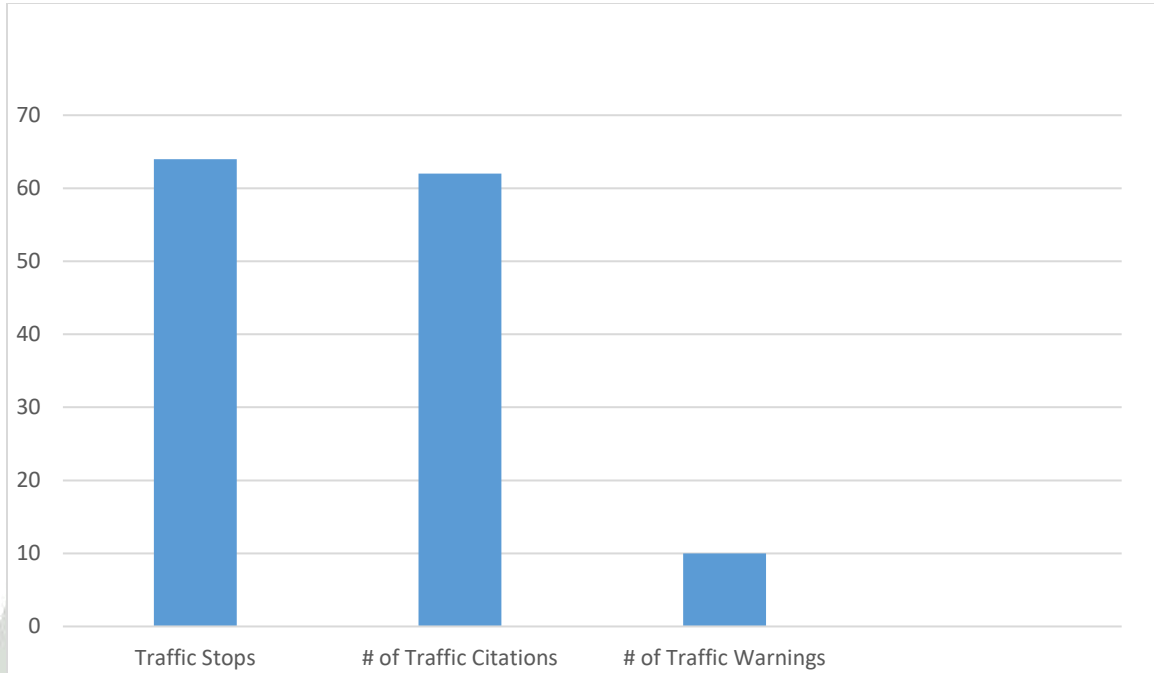

Millville Reporting – June 2023

Traffic Contact Totals for Millville Contract Policing Patrols

64 Total Traffic Stops; 10 Traffic Warnings and 62 Traffic Charges issued. 61 of the summonses issued were for Cell Phone violations.

128 Hours, May

Millville Reporting – June 2023

Crime Mapping - www.dsp.delaware.gov
Public has access to this site for greater details if needed.

Crime Categories

Millville Reporting – June 2023

Description	Incident #	Location	Agency	Date
LARCENY/FROM BUILDING		34500 BLOCK W ATLANTIC AVE	Delaware State Police	6-26-2023 5:50 PM
DISTURBING THE PEACE/PUBLIC NUISANCE		BEAVER DAM E RD & PARKER HOUSE RD	Delaware State Police	6-26-2023 5:37 PM
LARCENY/FROM BUILDING		38300 BLOCK MILL LA	Delaware State Police	6-26-2023 10:17 AM
AGGRAVATED ASSAULT/NON-FAMILY FIREARM		33800 BLOCK CONNECTICUT AVE	Delaware State Police	6-24-2023 12:40 AM
LARCENY/SHOPLIFTING		34900 BLOCK ATLANTIC AVE	Delaware State Police	6-23-2023 8:54 PM
LARCENY/FROM BUILDING		34900 BLOCK W ATLANTIC AVE	Delaware State Police	6-22-2023 12:31 PM
LARCENY/FROM BUILDING		36400 BLOCK PINE GROVE LA	Delaware State Police	6-21-2023 1:22 PM
HARASSING COMMUNICATION/PHONE/WIRE/MAIL ONLY		36600 BLOCK E BALTIMORE AVE	Delaware State Police	6-21-2023 8:54 AM
DISTURBING THE PEACE/PUBLIC NUISANCE		31400 BLOCK SE PINE ST	Delaware State Police	6-20-2023 5:47 PM
LARCENY/FROM BUILDING		34900 BLOCK E ATLANTIC AVE	Delaware State Police	6-19-2023 12:32 PM
LARCENY/SHOPLIFTING		34900 BLOCK W ATLANTIC AVE	Delaware State Police	6-15-2023 2:27 PM
LARCENY/SHOPLIFTING		34900 BLOCK ATLANTIC AVE	Delaware State Police	6-13-2023 4:39 PM
OFFENSIVE TOUCHING/OTHER ASSAULTS/NON-AGGRAVATED		30500 BLOCK TRACK LA	Delaware State Police	6-11-2023 10:33 AM
DISORDERLY CONDUCT/UNRELATED TO LIQUOR		31300 BLOCK E ELWOOD CT	Delaware State Police	6-10-2023 8:30 AM
INTIMIDATION/RECKLESS ENDANGER/TERRORISTIC THREAT/HARASSMENT/OTHER ASSAULTS/NON-AGGRAVATED		31400 BLOCK ROCKWOOD RD	Delaware State Police	6-6-2023 10:40 PM