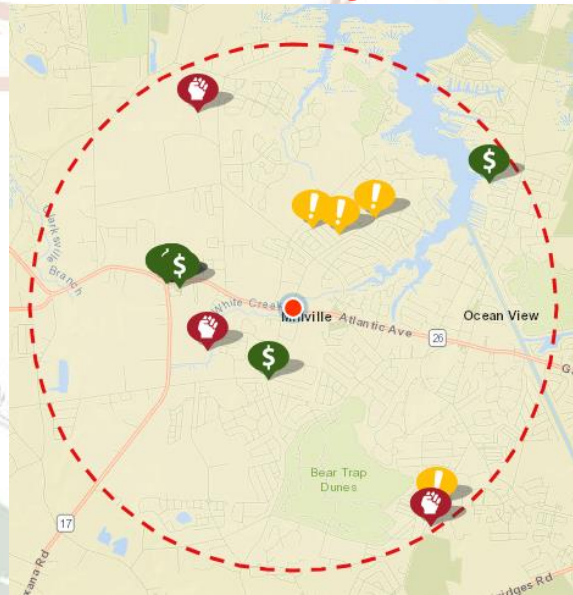

Millville Reporting – June 2023

Traffic Contact Totals for Millville Contract Policing Patrols

64 Total Traffic Stops; 10 Traffic Warnings and 62 Traffic Charges issued. 61 of the summonses issued were for Cell Phone violations.

128 Hours, May

Millville Reporting – June 2023

Crime Mapping - www.dsp.delaware.gov
Public has access to this site for greater details if needed.

Crime Categories

Millville Reporting – June 2023

Description	Incident #	Location	Agency	Date
LARCENY/FROM BUILDING		34500 BLOCK W ATLANTIC AVE	Delaware State Police	6-26-2023 5:50 PM
DISTURBING THE PEACE/PUBLIC NUISANCE		BEAVER DAM E RD & PARKER HOUSE RD	Delaware State Police	6-26-2023 5:37 PM
LARCENY/FROM BUILDING		38300 BLOCK MILL LA	Delaware State Police	6-26-2023 10:17 AM
AGGRAVATED ASSAULT/NON-FAMILY FIREARM		33800 BLOCK CONNECTICUT AVE	Delaware State Police	6-24-2023 12:40 AM
LARCENY/SHOPLIFTING		34900 BLOCK ATLANTIC AVE	Delaware State Police	6-23-2023 8:54 PM
LARCENY/FROM BUILDING		34900 BLOCK W ATLANTIC AVE	Delaware State Police	6-22-2023 12:31 PM
LARCENY/FROM BUILDING		36400 BLOCK PINE GROVE LA	Delaware State Police	6-21-2023 1:22 PM
HARASSING COMMUNICATION/PHONE/WIRE/MAIL ONLY		36600 BLOCK E BALTIMORE AVE	Delaware State Police	6-21-2023 8:54 AM
DISTURBING THE PEACE/PUBLIC NUISANCE		31400 BLOCK SE PINE ST	Delaware State Police	6-20-2023 5:47 PM
LARCENY/FROM BUILDING		34900 BLOCK E ATLANTIC AVE	Delaware State Police	6-19-2023 12:32 PM
LARCENY/SHOPLIFTING		34900 BLOCK W ATLANTIC AVE	Delaware State Police	6-15-2023 2:27 PM
LARCENY/SHOPLIFTING		34900 BLOCK ATLANTIC AVE	Delaware State Police	6-13-2023 4:39 PM
OFFENSIVE TOUCHING/OTHER ASSAULTS/NON-AGGRAVATED		30500 BLOCK TRACK LA	Delaware State Police	6-11-2023 10:33 AM
DISORDERLY CONDUCT/UNRELATED TO LIQUOR		31300 BLOCK E ELWOOD CT	Delaware State Police	6-10-2023 8:30 AM
INTIMIDATION/RECKLESS ENDANGER/TERRORISTIC THREAT/HARASSMENT/OTHER ASSAULTS/NON-AGGRAVATED		31400 BLOCK ROCKWOOD RD	Delaware State Police	6-6-2023 10:40 PM