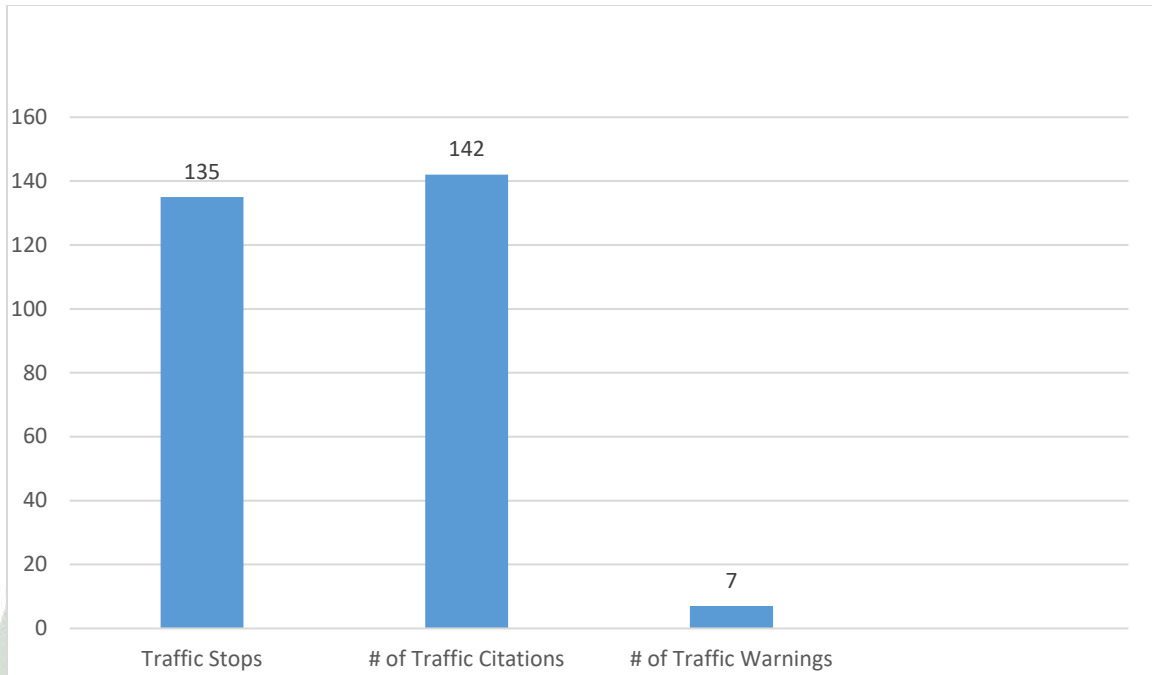

Millville Reporting – August 2023

Traffic Contact Totals for Millville Contract Policing Patrols

135 Total Traffic Stops; 7 Traffic Warnings and 142 Traffic Charges issued. 100 of the summonses issued were for Cell Phone violations. On August 22nd, an OHS Distracted Driving Enforcement Initiative was conducted on Atlantic Avenue which resulted in 22 Traffic Stops, 22 Traffic Citations, 2 Warnings and 20 of the charges were for Cell Phone violations. The Initiative was worked by 4 Troopers and was not funded by Millville. Conducted to educate and address elevated crashes occurring in the Millville area on Atlantic Avenue. Those statistics are part of this report.

08-01-2023 to 08-31-2023 (31 Days)					13 Records
Type	Description	Incident #	Location	Agency	Date
	DAMAGE/BUSINESS PROPERTY		38000 BLOCK TOWN CENTER DR	Delaware State Police	8-30-2023 1:40 PM
	FRAUD BY WIRE		33500 BLOCK BELVEDERE ST	Delaware State Police	8-23-2023 10:58 AM
	LARCENY/SHOPLIFTING		34900 BLOCK W ATLANTIC AVE	Delaware State Police	8-21-2023 7:20 PM
	LARCENY/SHOPLIFTING		200 BLOCK TOWN CENTER DR	Delaware State Police	8-20-2023 7:57 PM
	THEFT/FALSE PRETENSE OR PROMISE		24900 BLOCK ATLANTIC AVE	Delaware State Police	8-18-2023 5:33 PM
	HARASSING COMMUNICATION/PHONE/WIREMAIL ONLY		33100 BLOCK W HEMLOCK ST	Delaware State Police	8-9-2023 3:39 PM
	LARCENY/SHOPLIFTING		34900 BLOCK ATLANTIC AVE	Delaware State Police	8-9-2023 1:16 PM
	LARCENY/SHOPLIFTING		34900 BLOCK ATLANTIC AVE	Delaware State Police	8-9-2023 11:58 AM
	CARRYING PROHIBITED		ATLANTIC W AVE & WHITES NECK RD	Delaware State Police	8-7-2023 11:54 PM
	LARCENY/SHOPLIFTING		34900 BLOCK W ATLANTIC AVE	Delaware State Police	8-7-2023 4:01 PM
	LARCENY/FROM ALL OTHER YARDS		35000 BLOCK SUNFISH LA	Delaware State Police	8-2-2023 11:16 AM
	OFFENSIVE TOUCHING/OTHER ASSAULTS/NON-AGGRAVATED		34900 BLOCK ATLANTIC AVE	Delaware State Police	8-1-2023 9:35 AM
	LARCENY/FROM VEHICLE/NOT ATTACHED		35100 BLOCK NW ATLANTIC AVE	Delaware State Police	8-1-2023 8:35 AM