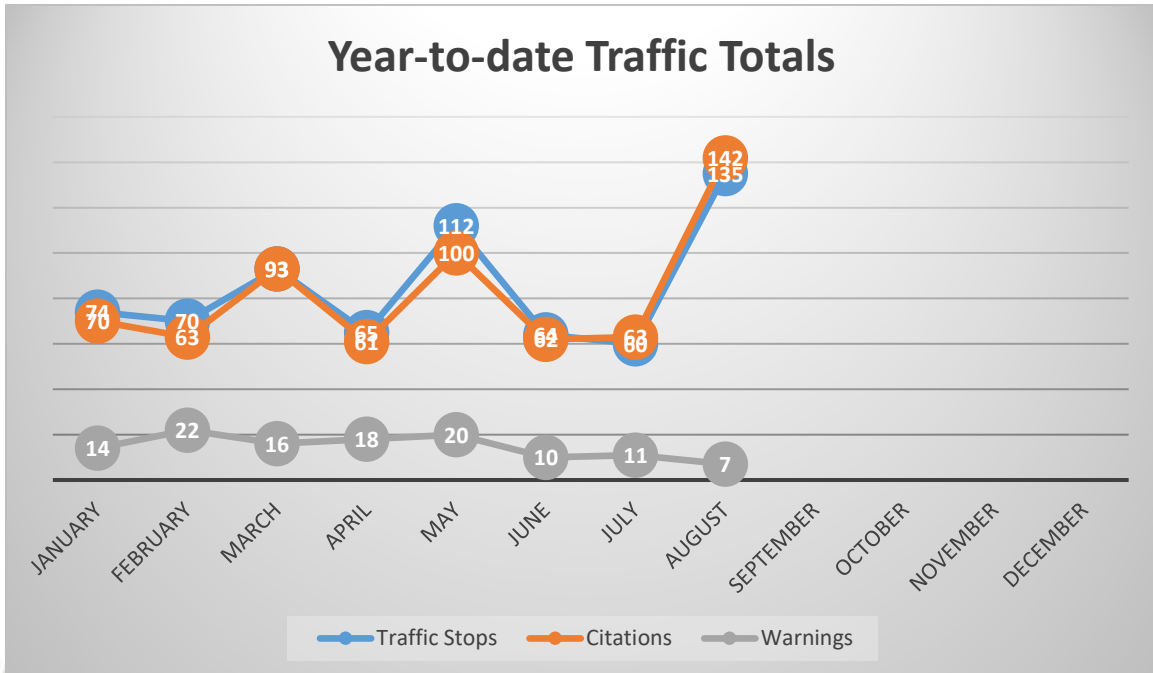

Millville Reporting – August 2023