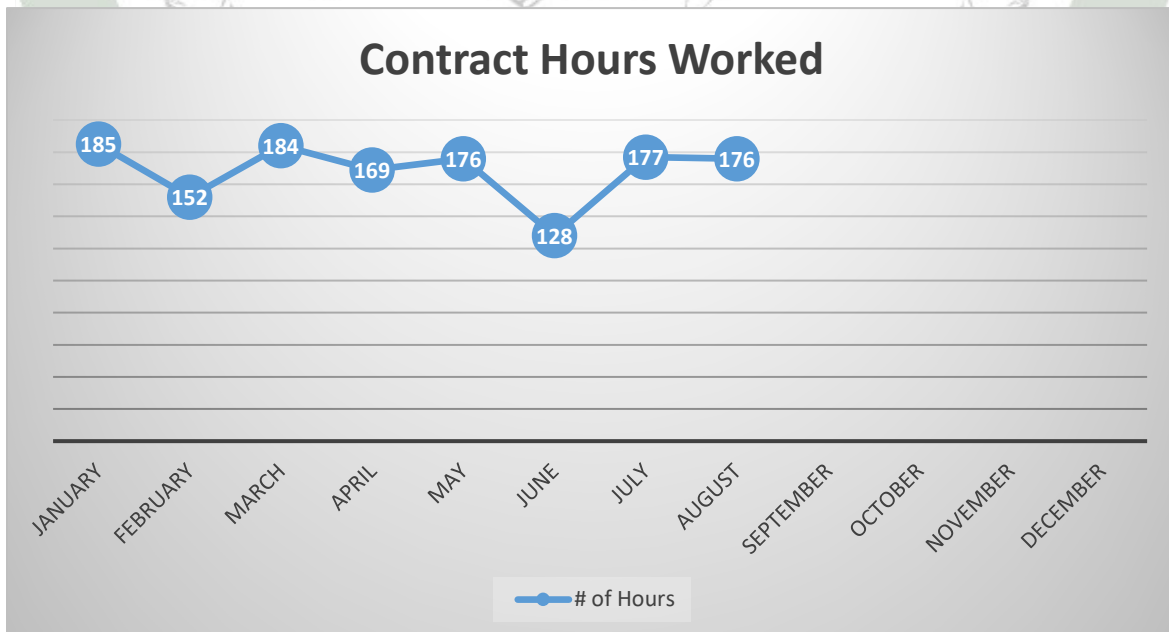

Contract Hours Worked