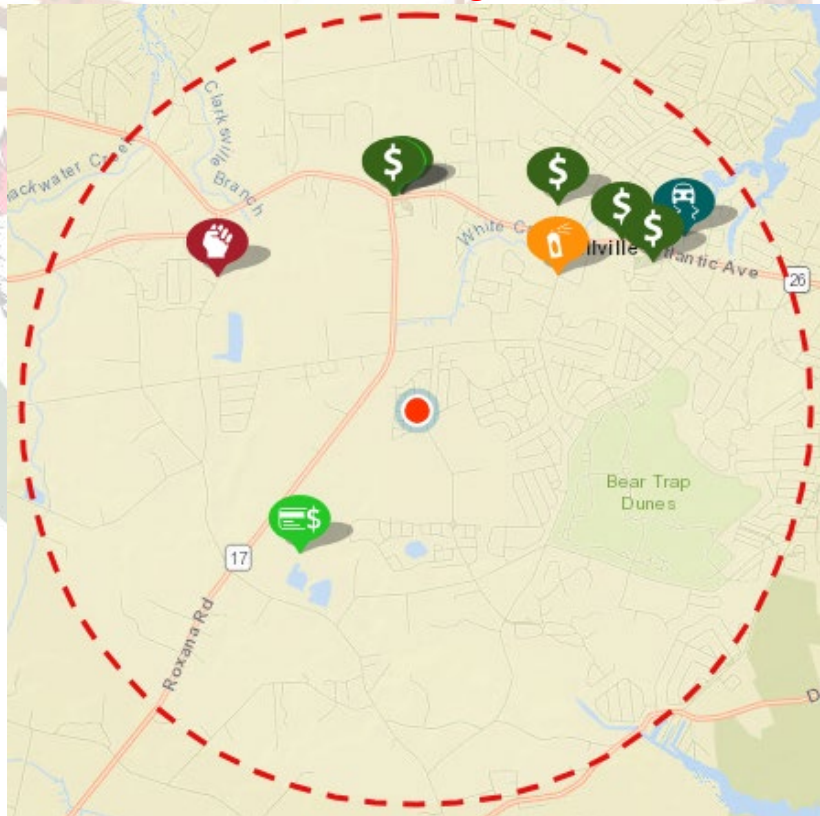

Crime Mapping - www.dsp.delaware.gov
Public has access to this site for greater details if needed.