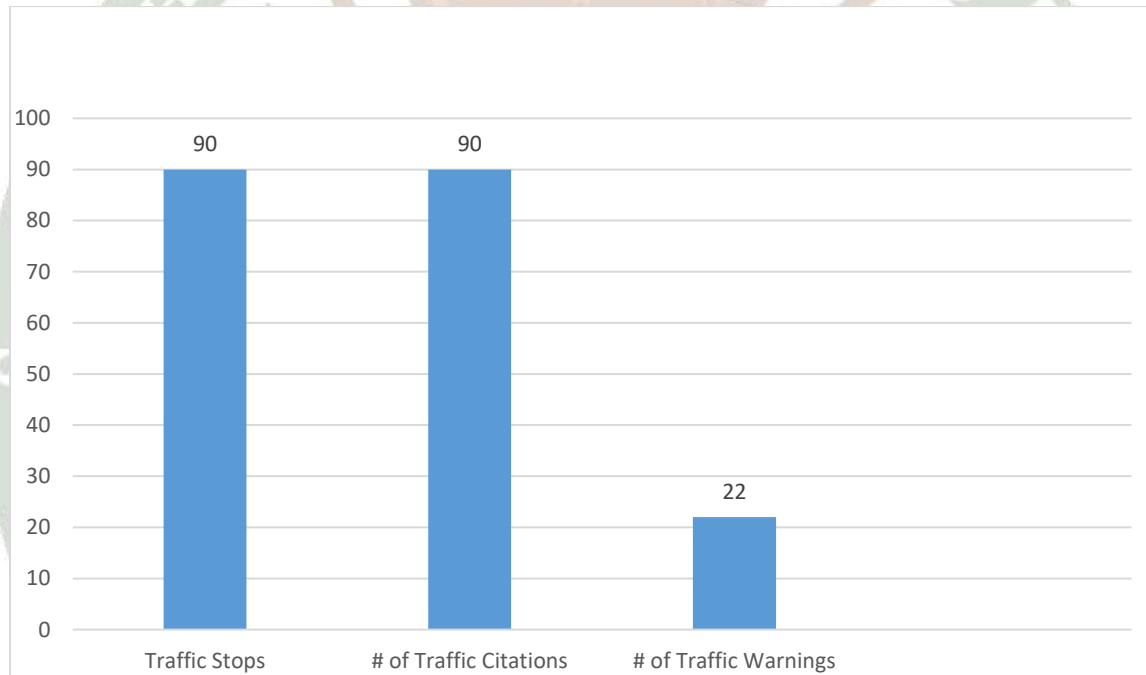

Millville Reporting – November 2023

Traffic Contact Totals for Millville Contract Policing Patrols

90 Total Traffic Stops; 22 Traffic Warnings and 90 Traffic Charges issued. 34 of the summonses issued were for Cell Phone violations.

Millville Reporting – November 2023

Type	Description	Incident #	Location	Agency	Date
	DAMAGE/PRIVATE PROPERTY		32200 BLOCK NW BLACKWATER RD	Delaware State Police	11-29-2023 11:31 AM
	LARCENY/FROM BUILDING		38000 BLOCK TOWN CENTER DR	Delaware State Police	11-28-2023 10:41 AM
	DRIVING UNDER THE INFLUENCE		ON VINES CREEK ROAD SR28 752.83 FEET SOUTH EAST FROM HOLTS	Delaware State Police	11-19-2023 12:11 AM
	DRIVING UNDER THE INFLUENCE		ON RAILWAY ROAD 14.73 FEET SOUTH WEST FROM PINE STREET 0.	Delaware State Police	11-18-2023 3:24 AM
	DAMAGE/PRIVATE PROPERTY		34400 BLOCK PARK CIR	Delaware State Police	11-17-2023 3:25 PM
	OFFENSIVE TOUCHING/OTHER ASSAULTS/NON-AGGRAVATED		34900 BLOCK W ATLANTIC AVE	Delaware State Police	11-18-2023 1:55 PM
	THEFT/FALSE PRETENSE OR PROMISE		19100 BLOCK GREYS NECK CT	Delaware State Police	11-15-2023 11:44 AM
	LARCENY/SHOPLIFTING		34900 BLOCK ATLANTIC AVE	Delaware State Police	11-13-2023 3:33 PM
	DRIVING UNDER THE INFLUENCE/LIQUOR		VINES CREEK NW RD & HOLTS LANDING RD	Delaware State Police	11-3-2023 12:02 AM
	LARCENY/SHOPLIFTING		34900 BLOCK ATLANTIC AVE	Delaware State Police	11-2-2023 1:50 PM
	LARCENY/SHOPLIFTING		34900 BLOCK W ATLANTIC AVE	Delaware State Police	11-1-2023 9:21 AM
	LARCENY/SHOPLIFTING		34900 BLOCK ATLANTIC AVE	Delaware State Police	11-1-2023 7:42 AM

11-01-2023 to 11-30-2023 (30 Days)

12 Records

1 - 12 of 12 items