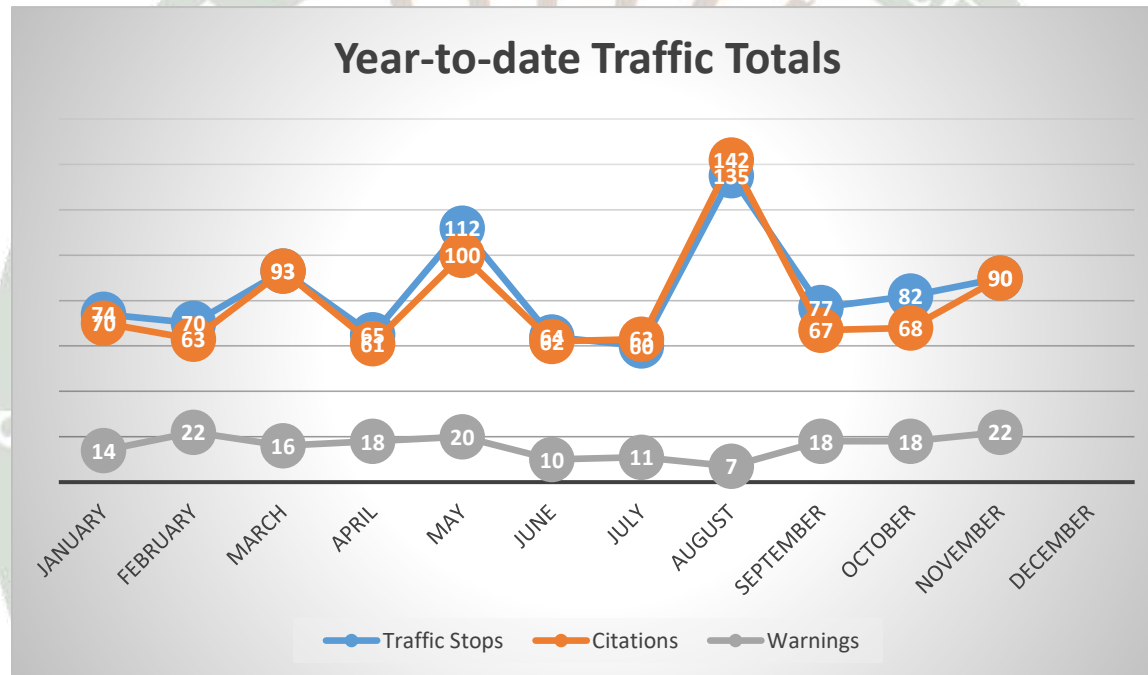

Millville Reporting – November 2023

Traffic Contact Totals for Millville Contract Policing Patrols

90 Total Traffic Stops; 22 Traffic Warnings and 90 Traffic Charges issued. 34 of the summonses issued were for Cell Phone violations.

Millville Reporting – November 2023

Millville Reporting – November 2023

Millville Reporting – November 2023

Crime Mapping - www.dsp.delaware.gov

Public has access to this site for greater details if needed.

Millville Reporting – November 2023

Type	Description	Incident #	Location	Agency	Date
	DAMAGE/PRIVATE PROPERTY		32200 BLOCK NW BLACKWATER RD	Delaware State Police	11-29-2023 11:31 AM
	LARCENY/FROM BUILDING		38000 BLOCK TOWN CENTER DR	Delaware State Police	11-28-2023 10:41 AM
	DRIVING UNDER THE INFLUENCE		ON VINES CREEK ROAD SR28 752.83 FEET SOUTH EAST FROM HOLTS	Delaware State Police	11-19-2023 12:11 AM
	DRIVING UNDER THE INFLUENCE		ON RAILWAY ROAD 14.73 FEET SOUTH WEST FROM PINE STREET 0.	Delaware State Police	11-18-2023 3:24 AM
	DAMAGE/PRIVATE PROPERTY		34400 BLOCK PARK CIR	Delaware State Police	11-17-2023 3:25 PM
	OFFENSIVE TOUCHING/OTHER ASSAULTS/NON-AGGRAVATED		34900 BLOCK W ATLANTIC AVE	Delaware State Police	11-18-2023 1:55 PM
	THEFT/FALSE PRETENSE OR PROMISE		19100 BLOCK GREYS NECK CT	Delaware State Police	11-15-2023 11:44 AM
	LARCENY/SHOPLIFTING		34900 BLOCK ATLANTIC AVE	Delaware State Police	11-13-2023 3:33 PM
	DRIVING UNDER THE INFLUENCE/LIQUOR		VINES CREEK NW RD & HOLTS LANDING RD	Delaware State Police	11-3-2023 12:02 AM
	LARCENY/SHOPLIFTING		34900 BLOCK ATLANTIC AVE	Delaware State Police	11-2-2023 1:50 PM
	LARCENY/SHOPLIFTING		34900 BLOCK W ATLANTIC AVE	Delaware State Police	11-1-2023 9:21 AM
	LARCENY/SHOPLIFTING		34900 BLOCK ATLANTIC AVE	Delaware State Police	11-1-2023 7:42 AM

11-01-2023 to 11-30-2023 (30 Days)

12 Records

1 - 12 of 12 items