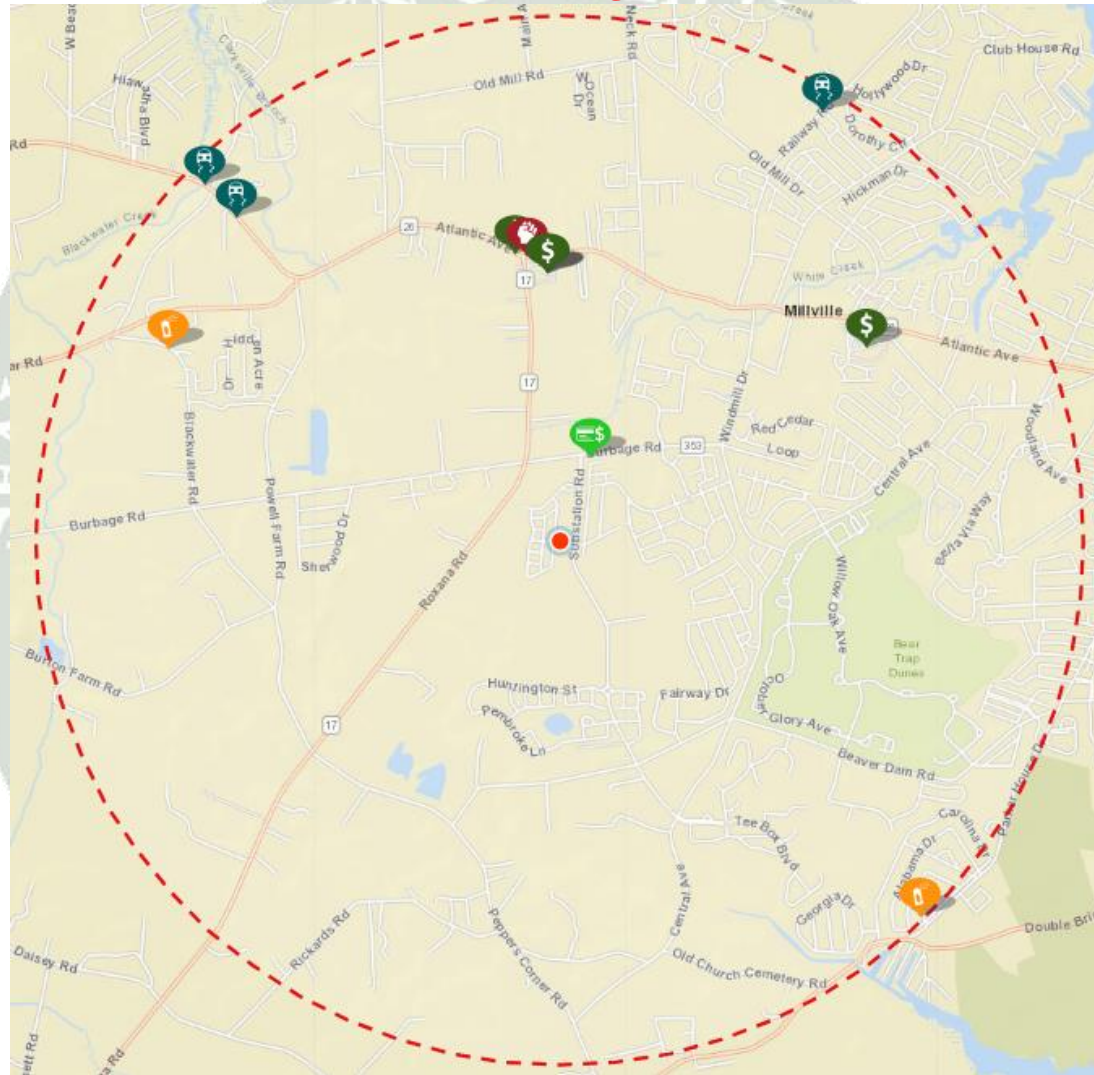

Millville Reporting – November 2023

Traffic Contact Totals for Millville Contract Policing Patrols

90 Total Traffic Stops; 22 Traffic Warnings and 90 Traffic Charges issued. 34 of the summonses issued were for Cell Phone violations.

Millville Reporting – November 2023

Type	Description	Incident #	Location	Agency	Date
	DAMAGE/PRIVATE PROPERTY		32200 BLOCK NW BLACKWATER RD	Delaware State Police	11-29-2023 11:31 AM
	LARCENY/FROM BUILDING		38000 BLOCK TOWN CENTER DR	Delaware State Police	11-28-2023 10:41 AM
	DRIVING UNDER THE INFLUENCE		ON VINES CREEK ROAD SR28 752.83 FEET SOUTH EAST FROM HOLTS	Delaware State Police	11-19-2023 12:11 AM
	DRIVING UNDER THE INFLUENCE		ON RAILWAY ROAD 14.73 FEET SOUTH WEST FROM PINE STREET 0.	Delaware State Police	11-18-2023 3:24 AM
	DAMAGE/PRIVATE PROPERTY		34400 BLOCK PARK CIR	Delaware State Police	11-17-2023 3:25 PM
	OFFENSIVE TOUCHING/OTHER ASSAULTS/NON-AGGRAVATED		34900 BLOCK W ATLANTIC AVE	Delaware State Police	11-18-2023 1:55 PM
	THEFT/FALSE PRETENSE OR PROMISE		19100 BLOCK GREYS NECK CT	Delaware State Police	11-15-2023 11:44 AM
	LARCENY/SHOPLIFTING		34900 BLOCK ATLANTIC AVE	Delaware State Police	11-13-2023 3:33 PM
	DRIVING UNDER THE INFLUENCE/LIQUOR		VINES CREEK NW RD & HOLTS LANDING RD	Delaware State Police	11-3-2023 12:02 AM
	LARCENY/SHOPLIFTING		34900 BLOCK ATLANTIC AVE	Delaware State Police	11-2-2023 1:50 PM
	LARCENY/SHOPLIFTING		34900 BLOCK W ATLANTIC AVE	Delaware State Police	11-1-2023 9:21 AM
	LARCENY/SHOPLIFTING		34900 BLOCK ATLANTIC AVE	Delaware State Police	11-1-2023 7:42 AM

11-01-2023 to 11-30-2023 (30 Days)

12 Records

1 - 12 of 12 items