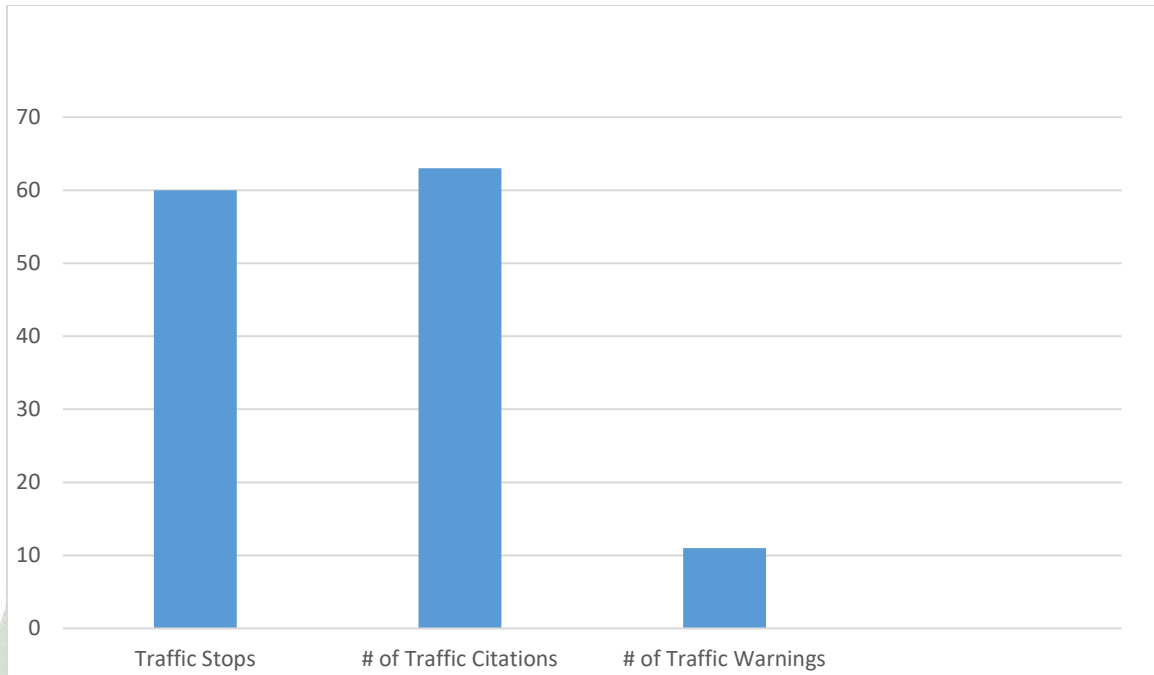

Millville Reporting – July 2023

Traffic Contact Totals for Millville Contract Policing Patrols

60 Total Traffic Stops; 11 Traffic Warnings and 63 Traffic Charges issued. 25 of the summonses issued were for Cell Phone violations.

177 Hours, July

Millville Reporting – July 2023

Crime Mapping - www.dsp.delaware.gov
Public has access to this site for greater details if needed.

Millville Reporting – July 2023

Crime Categories

Incidents					07-01-2023 to 07-31-2023 (31 Days)	10 Records
Type	Description	Incident #	Location	Agency	Date	
\$	LARCENY/SHOPLIFTING		34900 BLOCK W ATLANTIC AVE	Delaware State Police	7-25-2023 9:32 AM	
\$	THEFT/FALSE PRETENSE OR PROMISE		34900 BLOCK W ATLANTIC AVE	Delaware State Police	7-20-2023 2:09 PM	
\$	FRAUD BY WIRE		36500 BLOCK CALM WATER DR	Delaware State Police	7-20-2023 2:06 PM	
\$	LARCENY/FROM ALL OTHER YARDS		34900 BLOCK W ATLANTIC AVE	Delaware State Police	7-18-2023 8:52 AM	
👤	INTIMIDATION/RECKLESS ENDANGER/TERRORISTIC THREAT/HARASSMENT/OTHER ASSAULTS/NON-AGGRAVATED		32100 BLOCK S POWELL FARM RD	Delaware State Police	7-13-2023 6:28 PM	
\$	LARCENY/BICYCLES		38000 BLOCK TOWN CENTER DR	Delaware State Police	7-13-2023 1:42 AM	
\$	LARCENY/FROM MAIL FROM ALL OTHER YARDS		31300 BLOCK N RAILWAY RD	Delaware State Police	7-12-2023 2:48 PM	
\$	LARCENY/SHOPLIFTING		35500 BLOCK W ATLANTIC AVE	Delaware State Police	7-5-2023 3:30 PM	
🏠	DAMAGE/PRIVATE PROPERTY		DUKES E DR & WINDMILL DR	Delaware State Police	7-5-2023 10:40 AM	
🚗	DRIVING UNDER THE INFLUENCE/LIQUOR		ON PRIVATE PROPERTY WITHIN MILLVILLE MUNICIPALITY. 464.03 FE	Delaware State Police	7-4-2023 8:15 AM	