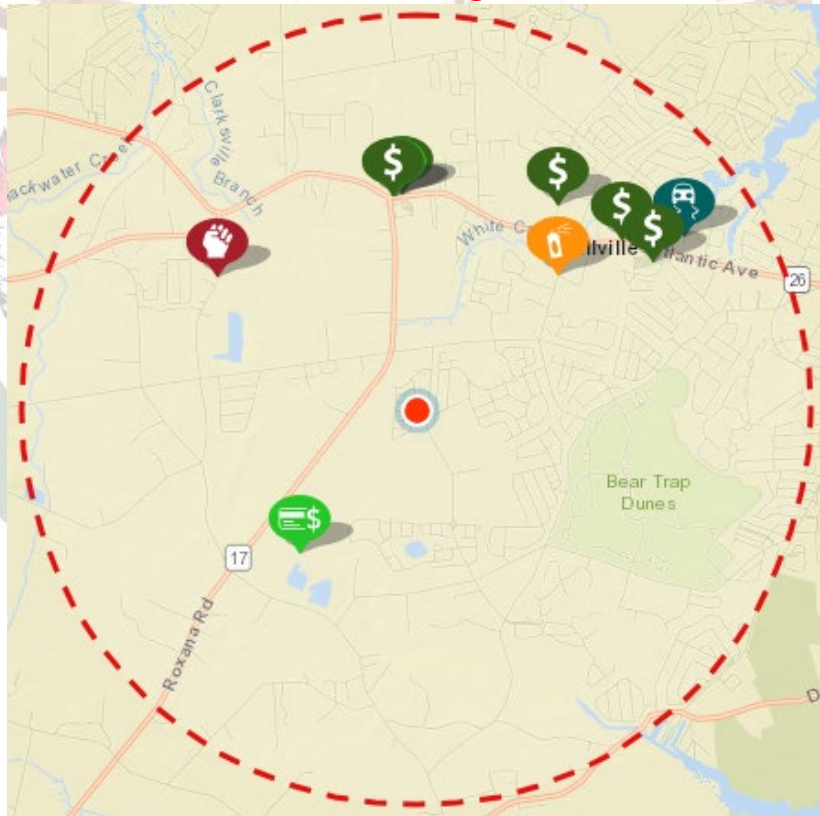

Millville Reporting – July 2023

Traffic Contact Totals for Millville Contract Policing Patrols

60 Total Traffic Stops; 11 Traffic Warnings and 63 Traffic Charges issued. 25 of the summonses issued were for Cell Phone violations.

177 Hours, July

Millville Reporting – July 2023

Crime Mapping - www.dsp.delaware.gov
Public has access to this site for greater details if needed.

Millville Reporting – July 2023

Crime Categories

Incidents					07-01-2023 to 07-31-2023 (31 Days)	10 Records
Type	Description	Incident #	Location	Agency	Date	
\$	LARCENY/SHOPLIFTING		34900 BLOCK W ATLANTIC AVE	Delaware State Police	7-25-2023 9:32 AM	
\$	THEFT/FALSE PRETENSE OR PROMISE		34900 BLOCK W ATLANTIC AVE	Delaware State Police	7-20-2023 2:09 PM	
\$	FRAUD BY WIRE		36500 BLOCK CALM WATER DR	Delaware State Police	7-20-2023 2:06 PM	
\$	LARCENY/FROM ALL OTHER YARDS		34900 BLOCK W ATLANTIC AVE	Delaware State Police	7-18-2023 8:52 AM	
👤	INTIMIDATION/RECKLESS ENDANGER/TERRORISTIC THREAT/HARASSMENT/OTHER ASSAULTS/NON-AGGRAVATED		32100 BLOCK S POWELL FARM RD	Delaware State Police	7-13-2023 6:28 PM	
\$	LARCENY/BICYCLES		38000 BLOCK TOWN CENTER DR	Delaware State Police	7-13-2023 1:42 AM	
\$	LARCENY/FROM MAIL FROM ALL OTHER YARDS		31300 BLOCK N RAILWAY RD	Delaware State Police	7-12-2023 2:48 PM	
\$	LARCENY/SHOPLIFTING		35500 BLOCK W ATLANTIC AVE	Delaware State Police	7-5-2023 3:30 PM	
🏠	DAMAGE/PRIVATE PROPERTY		DUKES E DR & WINDMILL DR	Delaware State Police	7-5-2023 10:40 AM	
🚗	DRIVING UNDER THE INFLUENCE/LIQUOR		ON PRIVATE PROPERTY WITHIN MILLVILLE MUNICIPALITY. 464.03 FE	Delaware State Police	7-4-2023 8:15 AM	