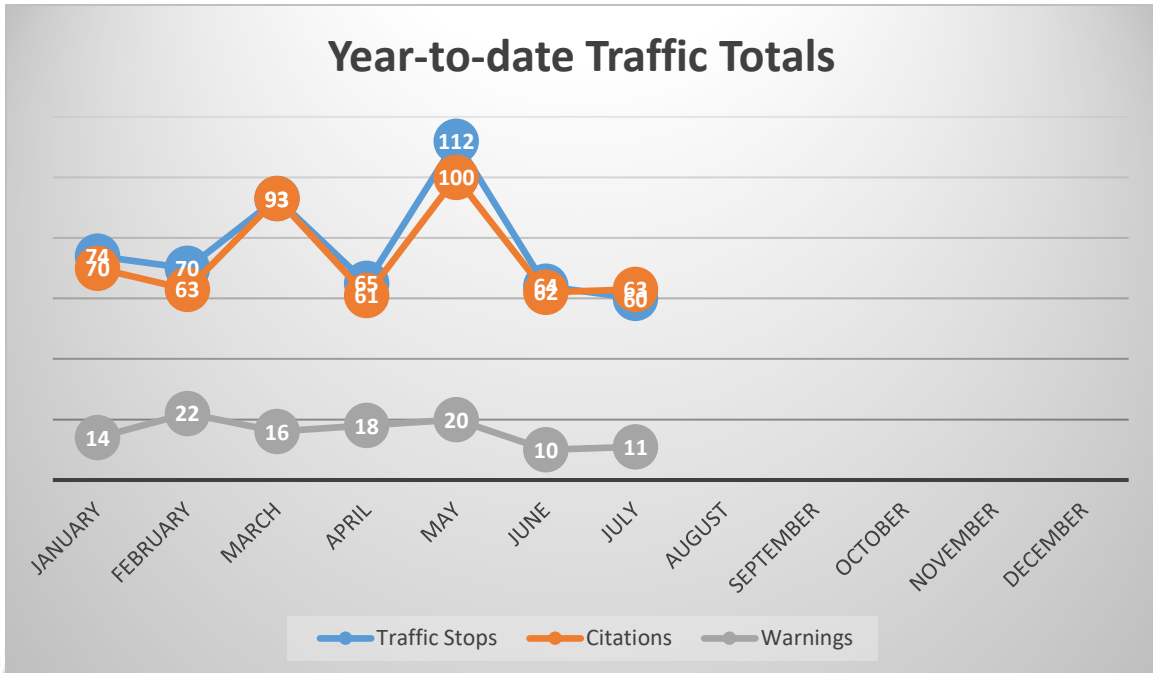

Millville Reporting – July 2023

Traffic Contact Totals for Millville Contract Policing Patrols

60 Total Traffic Stops; 11 Traffic Warnings and 63 Traffic Charges issued. 25 of the summonses issued were for Cell Phone violations.

177 Hours, July

Millville Reporting – July 2023

Crime Mapping - www.dsp.delaware.gov
Public has access to this site for greater details if needed.

Millville Reporting – July 2023

Crime Categories

Incidents					07-01-2023 to 07-31-2023 (31 Days)	10 Records
Type	Description	Incident #	Location	Agency	Date	
\$	LARCENY/SHOPLIFTING		34900 BLOCK W ATLANTIC AVE	Delaware State Police	7-25-2023 9:32 AM	
\$	THEFT/FALSE PRETENSE OR PROMISE		34900 BLOCK W ATLANTIC AVE	Delaware State Police	7-20-2023 2:09 PM	
\$	FRAUD BY WIRE		36500 BLOCK CALM WATER DR	Delaware State Police	7-20-2023 2:06 PM	
\$	LARCENY/FROM ALL OTHER YARDS		34900 BLOCK W ATLANTIC AVE	Delaware State Police	7-18-2023 8:52 AM	
👤	INTIMIDATION/RECKLESS ENDANGER/TERRORISTIC THREAT/HARASSMENT/OTHER ASSAULTS/NON-AGGRAVATED		32100 BLOCK S POWELL FARM RD	Delaware State Police	7-13-2023 6:28 PM	
\$	LARCENY/BICYCLES		38000 BLOCK TOWN CENTER DR	Delaware State Police	7-13-2023 1:42 AM	
\$	LARCENY/FROM MAIL FROM ALL OTHER YARDS		31300 BLOCK N RAILWAY RD	Delaware State Police	7-12-2023 2:48 PM	
\$	LARCENY/SHOPLIFTING		35500 BLOCK W ATLANTIC AVE	Delaware State Police	7-5-2023 3:30 PM	
🏠	DAMAGE/PRIVATE PROPERTY		DUKES E DR & WINDMILL DR	Delaware State Police	7-5-2023 10:40 AM	
🚗	DRIVING UNDER THE INFLUENCE/LIQUOR		ON PRIVATE PROPERTY WITHIN MILLVILLE MUNICIPALITY. 464.03 FE	Delaware State Police	7-4-2023 8:15 AM	