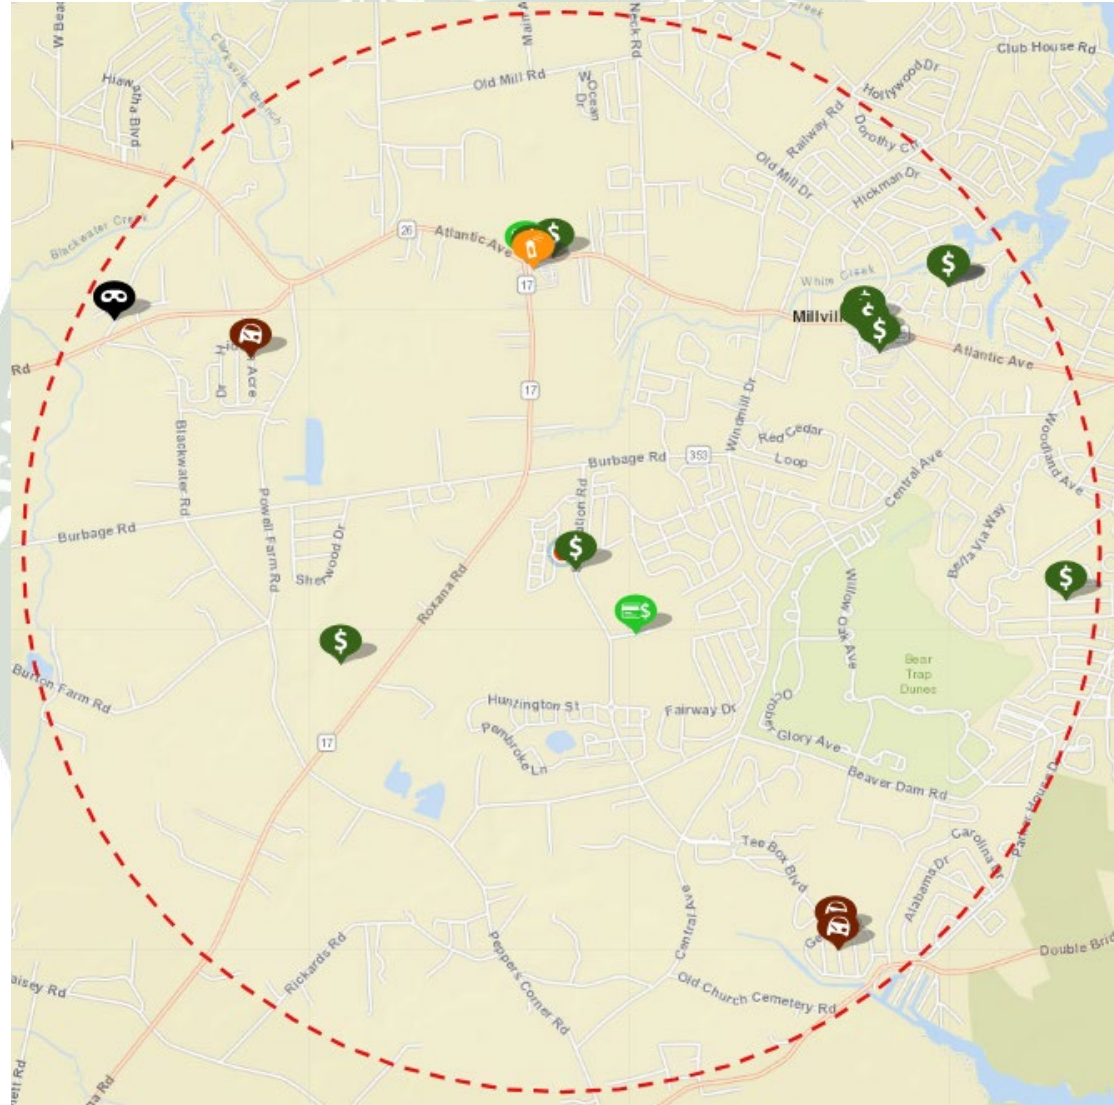

Millville Reporting – February 2024

Crime Categories

Type	Description	Incident #	Location	Agency	Date
02-01-2024 to 02-29-2024 (29 Days) 19 Records					
	THEFT/FALSE PRETENSE OR PROMISE		35500 BLOCK E CYPRESS POINT TRL	Delaware State Police	2-28-2024 8:19 AM
	LARCENY/SHOPLIFTING		38000 BLOCK TOWN CENTER DR	Delaware State Police	2-22-2024 1:37 PM
	LARCENY/SHOPLIFTING		38000 BLOCK TOWN CENTER DR	Delaware State Police	2-13-2024 2:56 PM
	LARCENY/SHOPLIFTING		38000 BLOCK TOWN CENTER DR	Delaware State Police	2-10-2024 4:14 PM
	LARCENY/FROM ALL OTHER YARDS		SUBSTATION RD & SUBSTATION RD	Delaware State Police	2-9-2024 9:01 AM
	LARCENY/SHOPLIFTING		34900 BLOCK W ATLANTIC AVE	Delaware State Police	2-8-2024 2:54 PM
	THEFT/FALSE PRETENSE OR PROMISE		34900 BLOCK W ATLANTIC AVE	Delaware State Police	2-8-2024 9:49 AM
	LARCENY/FROM BUILDING		000 BLOCK INDIAN HILL LA	Delaware State Police	2-7-2024 4:38 PM
	LARCENY/FROM BUILDING		000 BLOCK INDIAN HILL LA	Delaware State Police	2-7-2024 4:16 PM
	LARCENY/FROM BUILDING		000 BLOCK INDIAN HILL LA	Delaware State Police	2-7-2024 2:57 PM
	BURGLARY/NO FORCED ENTRY/RESIDENCE		32000 BLOCK NE HICKORY MANOR RD	Delaware State Police	2-6-2024 8:05 AM
	LARCENY/FROM BUILDING		34900 BLOCK ATLANTIC AVE	Delaware State Police	2-5-2024 1:53 PM
	LARCENY/FROM BUILDING		37500 BLOCK MAHOGANY ST	Delaware State Police	2-5-2024 10:43 AM
	LARCENY/FROM VEHICLE/NOT ATTACHED		32100 BLOCK S HIDDEN ACRE DR	Delaware State Police	2-4-2024 3:09 PM
	LARCENY/FROM BUILDING		35200 BLOCK TUPELO CIR	Delaware State Police	2-2-2024 9:39 AM
	LARCENY/FROM BUILDING		38000 BLOCK TOWN CENTER DR	Delaware State Police	2-1-2024 12:50 PM
	LARCENY/FROM VEHICLE/NOT ATTACHED		34500 BLOCK VIRGINIA DR	Delaware State Police	2-1-2024 10:05 AM
	LARCENY/FROM VEHICLE/NOT ATTACHED		34400 BLOCK VIRGINIA DR	Delaware State Police	2-1-2024 8:49 AM
	DAMAGE/BUSINESS PROPERTY		34900 BLOCK ATLANTIC AVE	Delaware State Police	2-1-2024 3:37 AM
16 - 19 of 19 items					