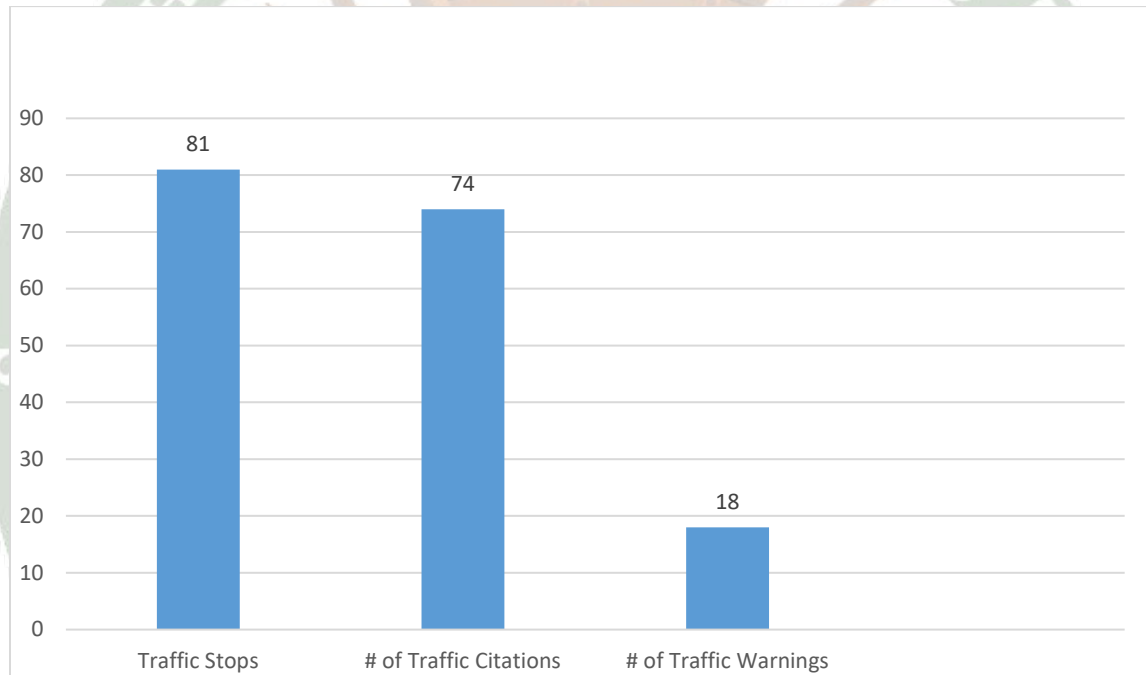

Millville Reporting – February 2024

Traffic Contact Totals for Millville Contract Policing Patrols

81 Total Traffic Stops; 18 Traffic Warnings and 74 Traffic Charges issued. 40 of the summonses issued were for Cell Phone violations.