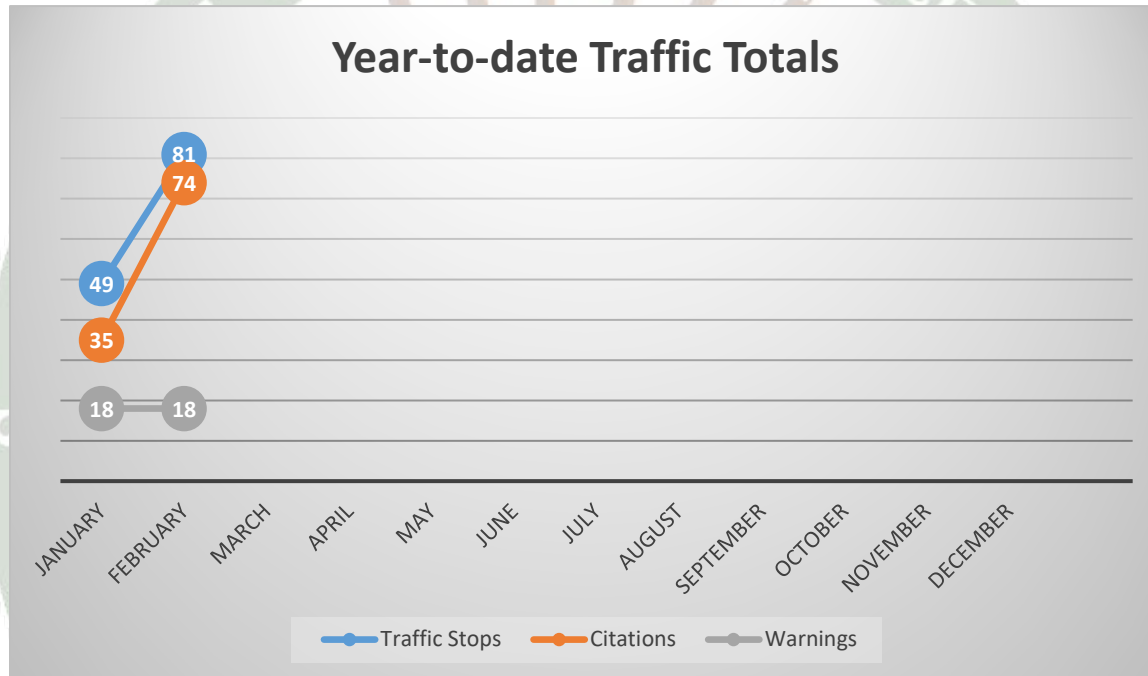

Millville Reporting – February 2024

d