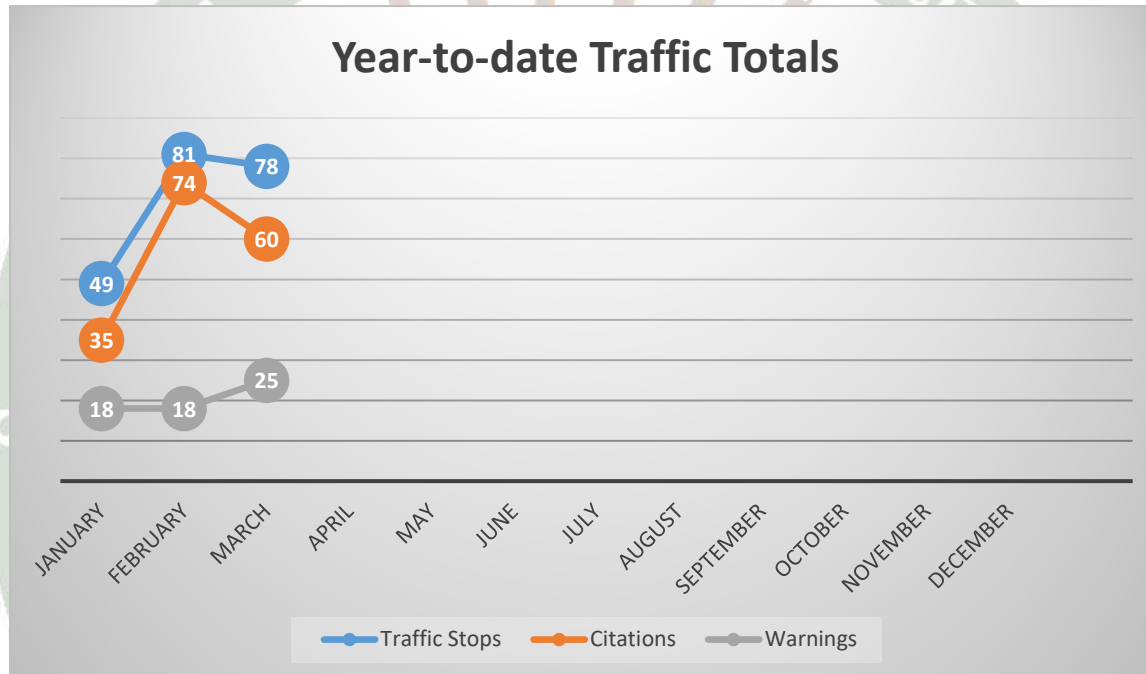

Millville Reporting – March 2024

d