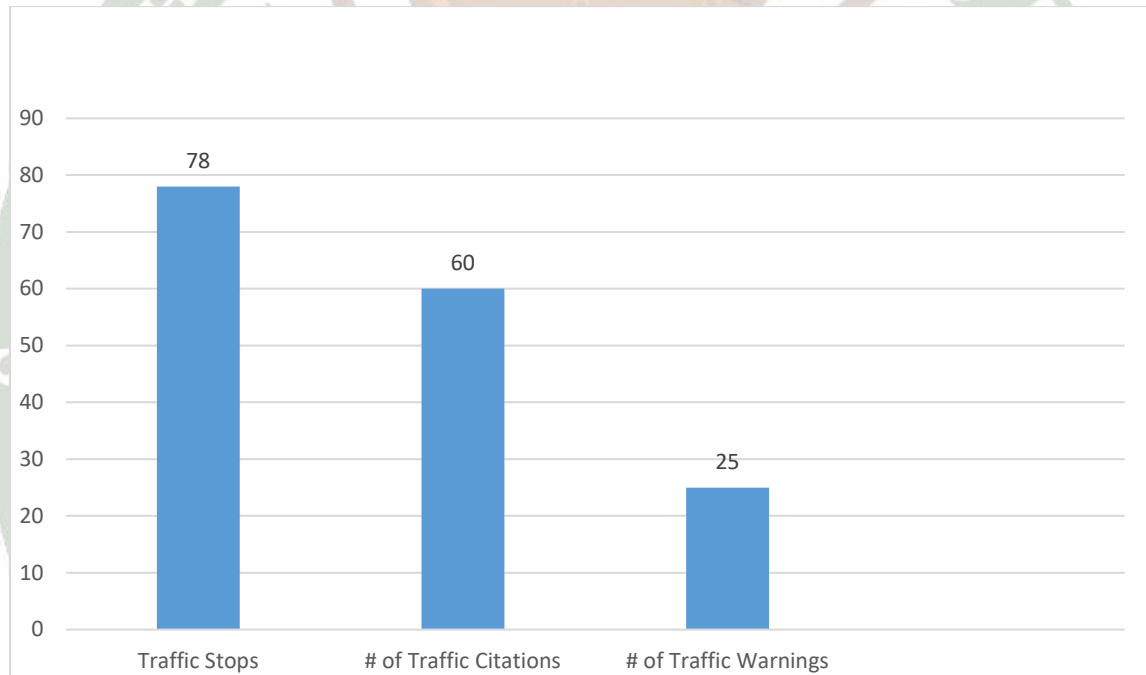

# Millville Reporting – March 2024

**Traffic Contact Totals for Millville Contract Policing Patrols**

*78 Total Traffic Stops; 25 Traffic Warnings and 60 Traffic Charges issued. 29 of the summonses issued were for Cell Phone violations and there was 1 DUI arrest made during the month.*

## Crime Categories

Type	Description	Incident #	Location
\$	LARCENY/SHOPLIFTING		34900 BLOCK W ATLANTIC AVE
8	BURGLARY/FORCED ENTRY/RESIDENCE		34200 BLOCK S CENTRAL AVE
👉	DAMAGE/PRIVATE PROPERTY		34300 BLOCK HORSE PLAY WAY
\$	LARCENY/SHOPLIFTING		38000 BLOCK TOWN CENTER DR
\$	LARCENY/FROM BUILDING		36700 BLOCK OLD MILL RD
🚗	LARCENY/FROM VEHICLE/NOT ATTACHED		37400 BLOCK UNDERWOOD WAY
💳	FRAUD/ILLEGAL USE OF CREDIT CARDS		36500 BLOCK NW OLD MILL RD
👊	OFFENSIVE TOUCHING/OTHER ASSAULTS/NON-AGGRAVATED		600 BLOCK BRIDGE LA
🚗	DRIVING UNDER THE INFLUENCE		ON ATLANTIC AVENUE SR28 66.61 FEET WEST FROM OLD MILL ROAD
8	BURGLARY/FORCED ENTRY/RESIDENCE		36700 BLOCK E BALTIMORE AVE
👊	OFFENSIVE TOUCHING/OTHER ASSAULTS/NON-AGGRAVATED		37500 BLOCK W MAHOGANY ST
\$	LARCENY/FROM ALL OTHER YARDS		31800 BLOCK SHAD CREEK WAY
\$	LARCENY/SHOPLIFTING		34900 BLOCK W ATLANTIC AVE
\$	LARCENY/SHOPLIFTING		34900 BLOCK W ATLANTIC AVE