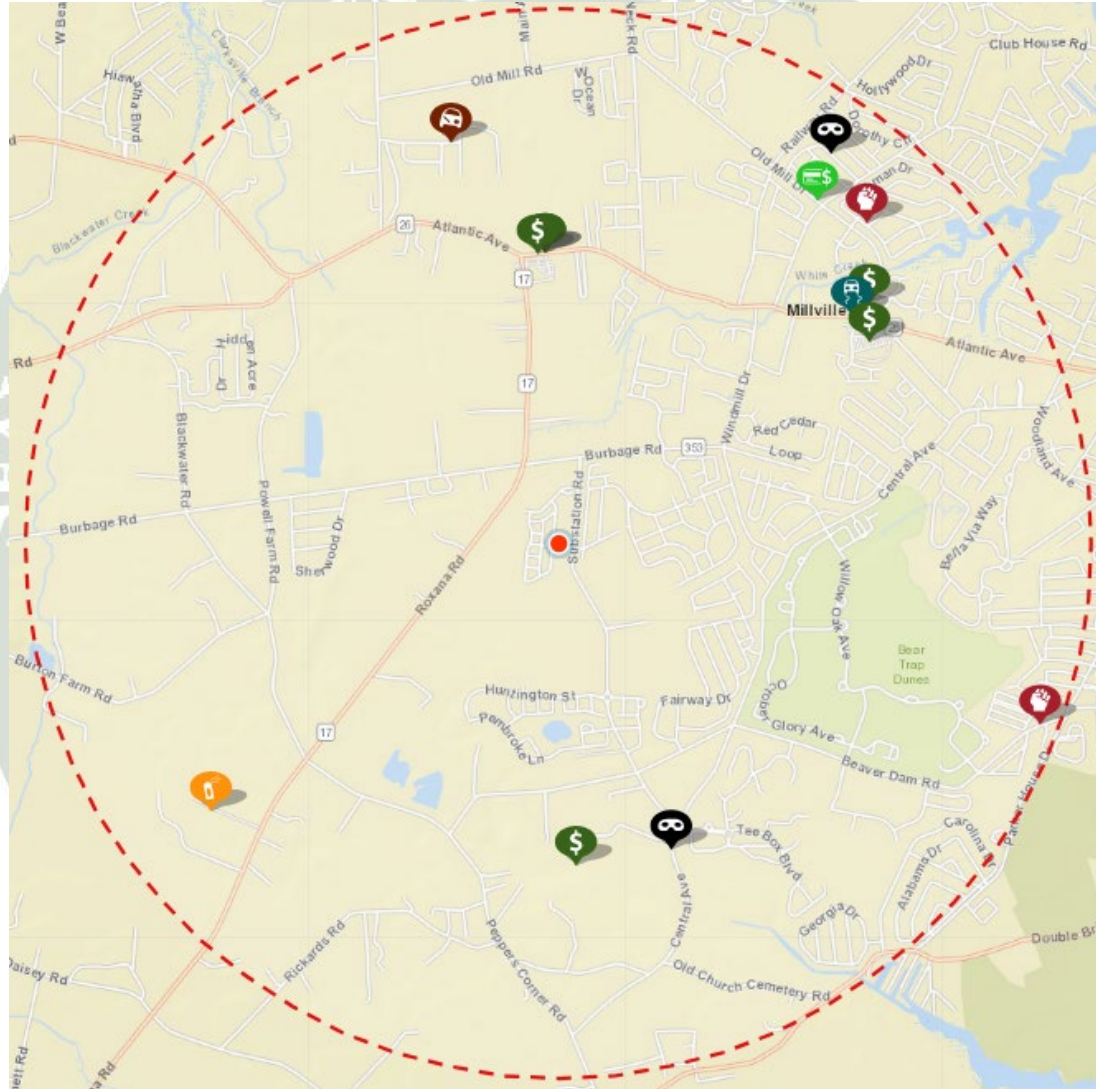

# Millville Reporting – March 2024

Crime Mapping - [www.dsp.delaware.gov](http://www.dsp.delaware.gov)  
Public has access to this site for greater details if needed.

## Crime Categories

Type	Description	Incident #	Location
\$	LARCENY/SHOPLIFTING		34900 BLOCK W ATLANTIC AVE
8	BURGLARY/FORCED ENTRY/RESIDENCE		34200 BLOCK S CENTRAL AVE
👉	DAMAGE/PRIVATE PROPERTY		34300 BLOCK HORSE PLAY WAY
\$	LARCENY/SHOPLIFTING		38000 BLOCK TOWN CENTER DR
\$	LARCENY/FROM BUILDING		36700 BLOCK OLD MILL RD
🚗	LARCENY/FROM VEHICLE/NOT ATTACHED		37400 BLOCK UNDERWOOD WAY
💳	FRAUD/ILLEGAL USE OF CREDIT CARDS		36500 BLOCK NW OLD MILL RD
👊	OFFENSIVE TOUCHING/OTHER ASSAULTS/NON-AGGRAVATED		600 BLOCK BRIDGE LA
🚗	DRIVING UNDER THE INFLUENCE		ON ATLANTIC AVENUE SR28 66.61 FEET WEST FROM OLD MILL ROAD
8	BURGLARY/FORCED ENTRY/RESIDENCE		36700 BLOCK E BALTIMORE AVE
👊	OFFENSIVE TOUCHING/OTHER ASSAULTS/NON-AGGRAVATED		37500 BLOCK W MAHOGANY ST
\$	LARCENY/FROM ALL OTHER YARDS		31800 BLOCK SHAD CREEK WAY
\$	LARCENY/SHOPLIFTING		34900 BLOCK W ATLANTIC AVE
\$	LARCENY/SHOPLIFTING		34900 BLOCK W ATLANTIC AVE