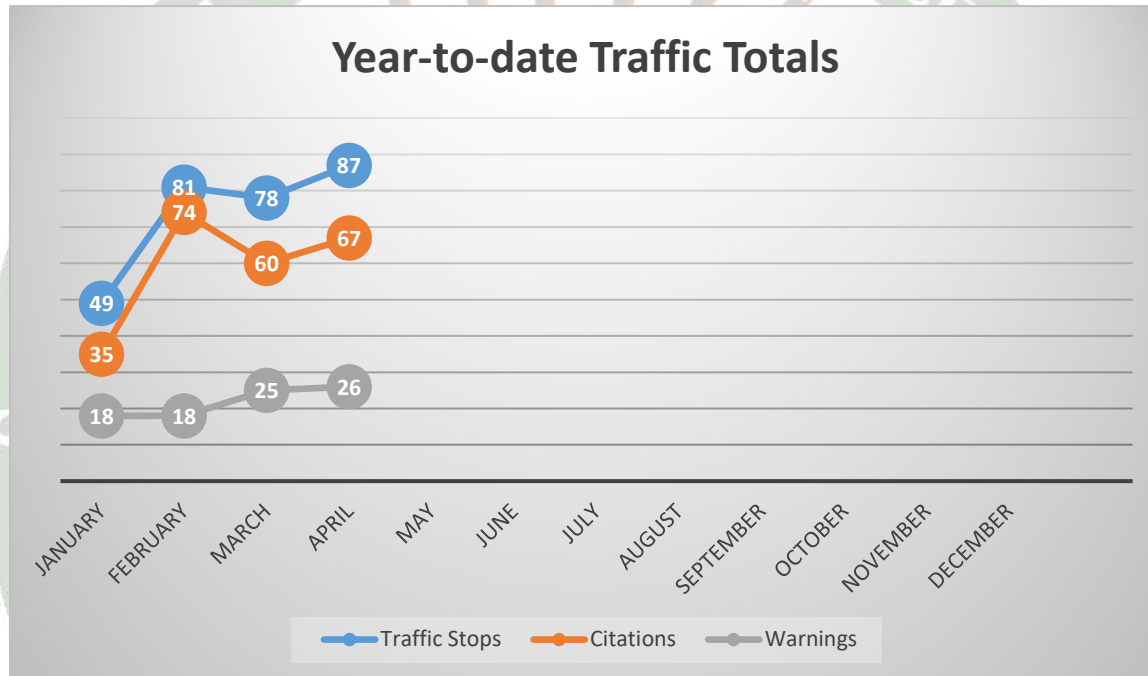

Millville Reporting – April 2024

d