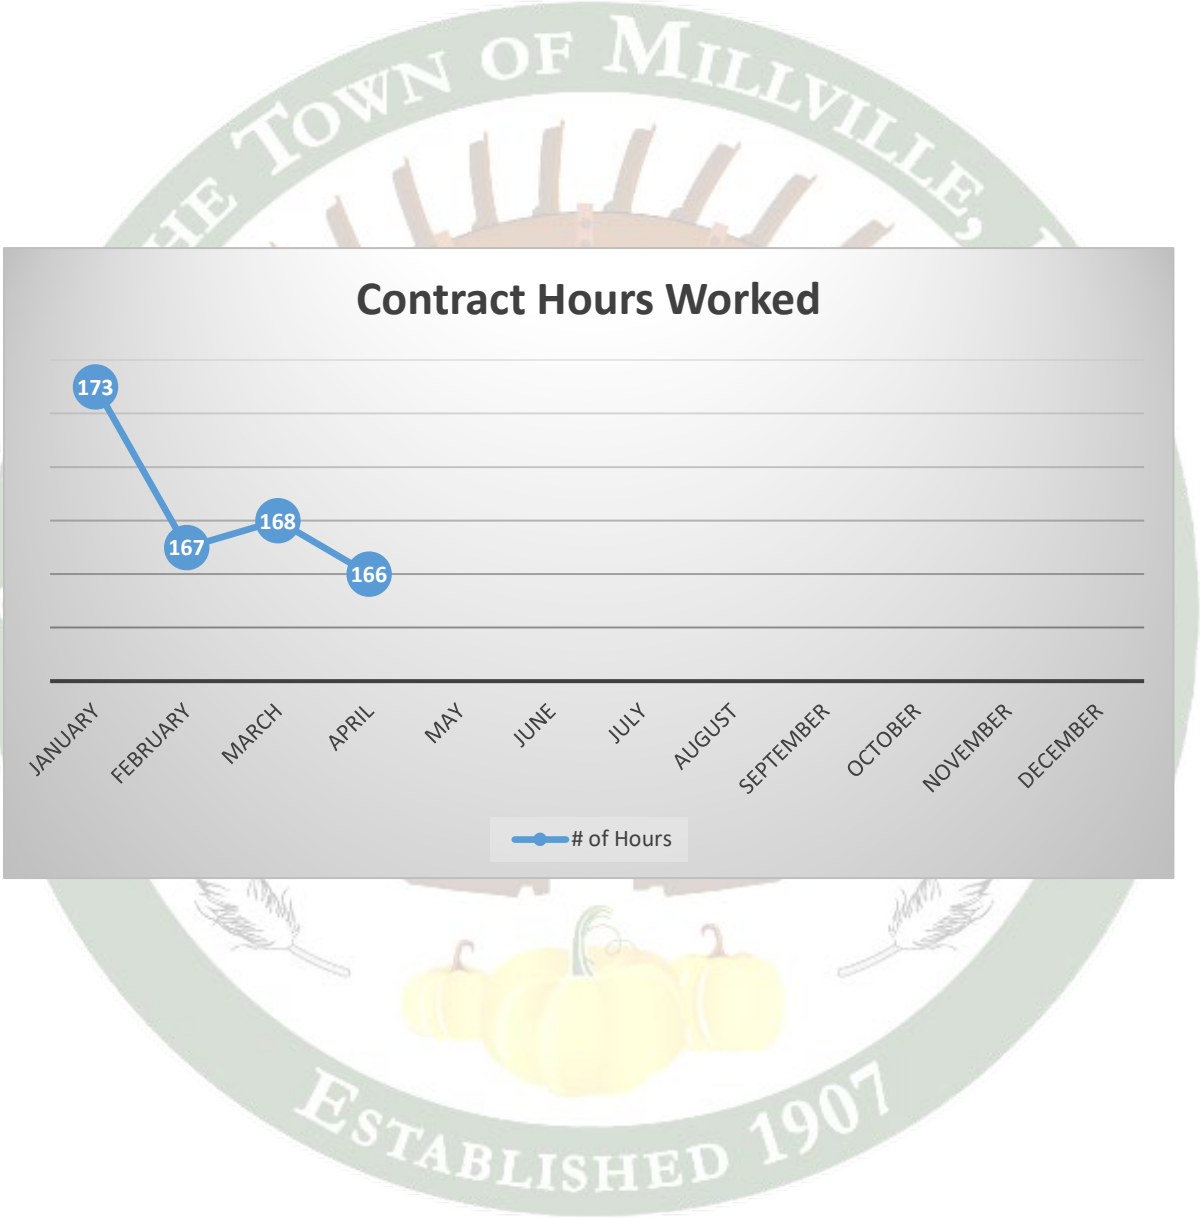

Millville Reporting – April 2024