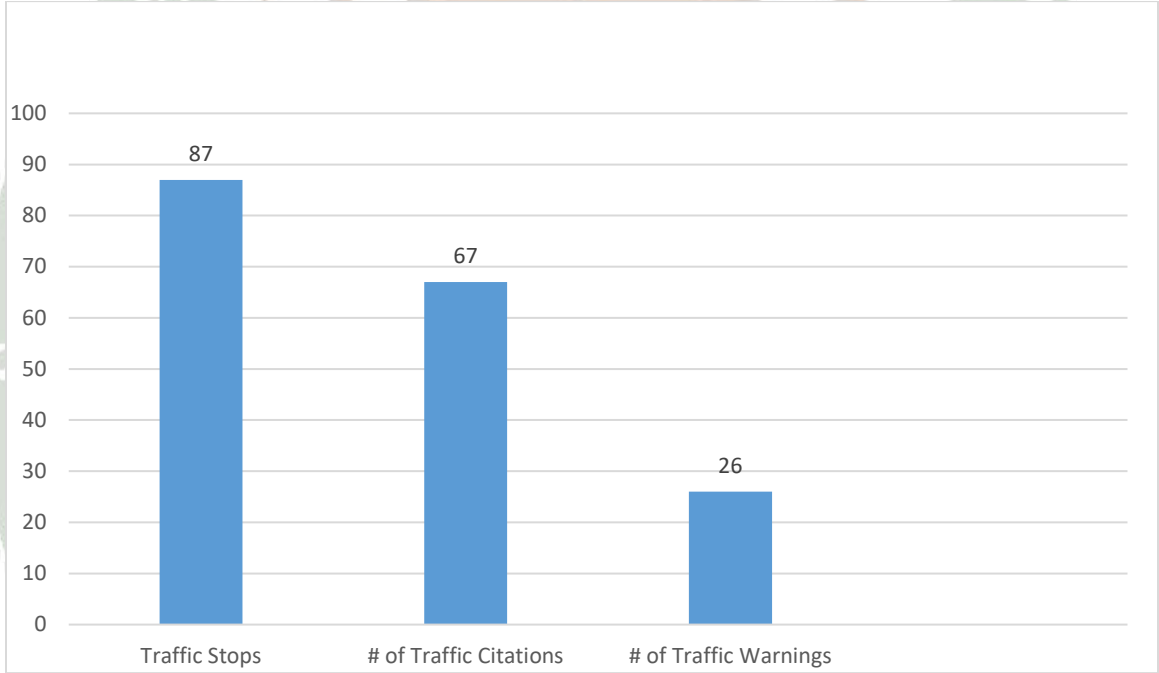

# Millville Reporting – April 2024

**Traffic Contact Totals for Millville Contract Policing Patrols**

*87 Total Traffic Stops; 26 Traffic Warnings and 67 Traffic Charges issued. 27 of the summonses issued were for Cell Phone violations.*