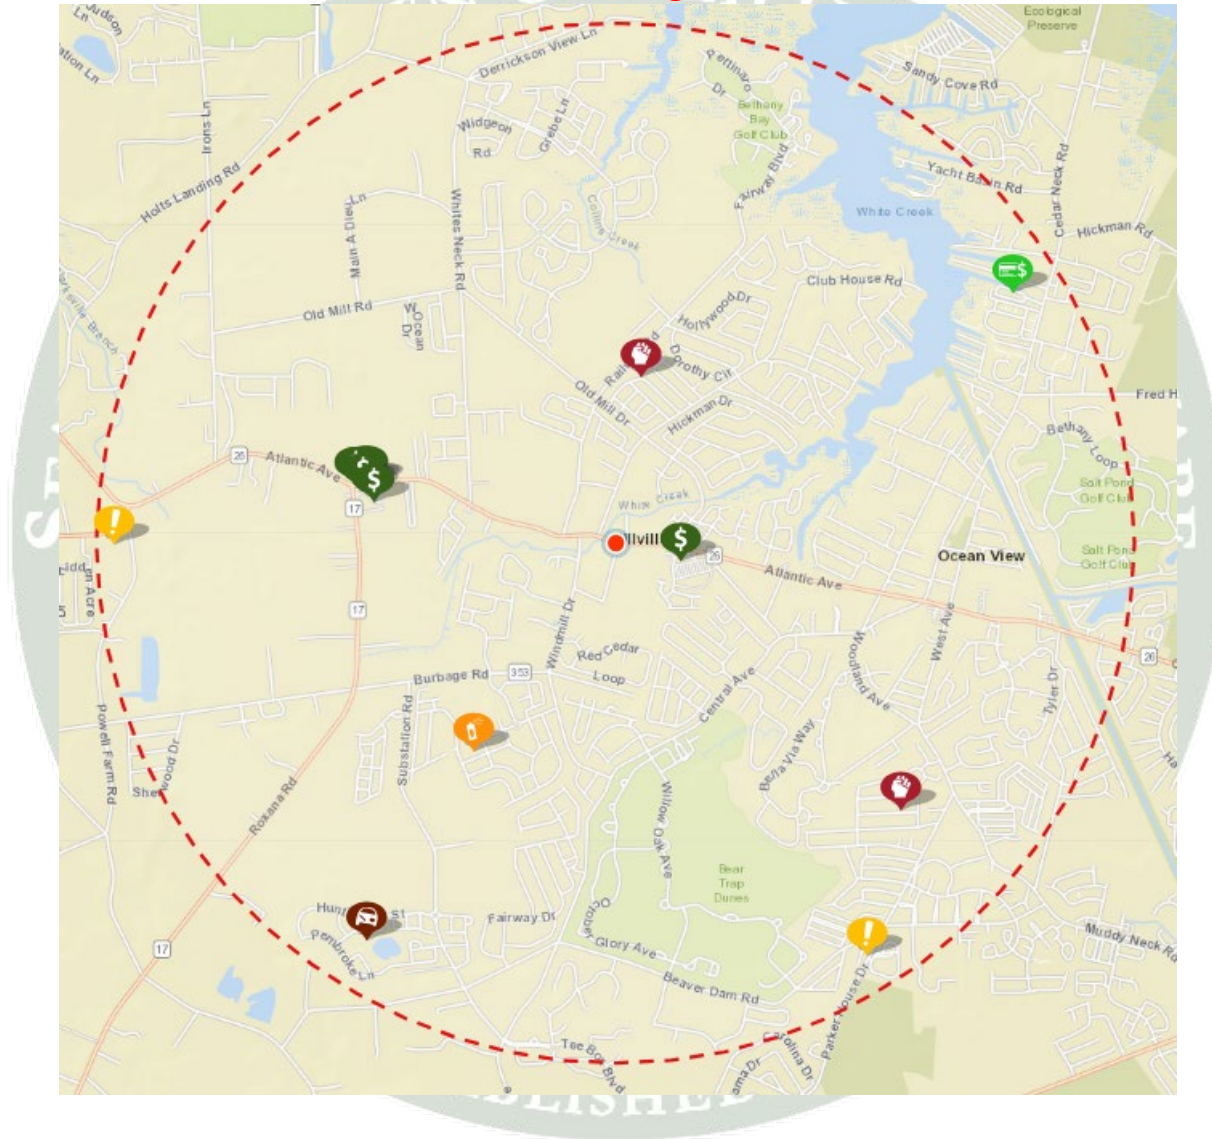

# Millville Reporting – April 2024

Crime Mapping - [www.dsp.delaware.gov](http://www.dsp.delaware.gov)  
Public has access to this site for greater details if needed.

## Crime Categories

Type	Description	Incident #	Location
\$	LARCENY/SHOPLIFTING		38000 BLOCK TOWN CENTER DR
👊	SIMPLE ASSAULT/NON-FAMILY/OTHER ASSAULTS/NON-AGGRAVATED		37500 BLOCK MAHOGANY ST
!	DISTURBING THE PEACE/PUBLIC NUISANCE		33800 BLOCK SW PARKER HOUSE RD
\$	LARCENY/SHOPLIFTING		34800 BLOCK W ATLANTIC AVE
!	HARASSING COMMUNICATION/PHONE/WIRE/MAIL ONLY		34800 BLOCK LITTLE JOHN LA
🚗	LARCENY/FROM VEHICLE/NOT ATTACHED		23800 BLOCK PEMBROKE LA
👉	THEFT/FALSE PRETENSE OR PROMISE		38400 BLOCK RESORT RV CIR
\$	LARCENY/SHOPLIFTING		34800 BLOCK W ATLANTIC AVE
🔥	DAMAGE/BUSINESS PROPERTY		32400 BLOCK BISHOP
\$	LARCENY/SHOPLIFTING		ATLANTIC AVE & ATLANTIC AVE
\$	LARCENY/SHOPLIFTING		34900 BLOCK ATLANTIC AVE
\$	LARCENY/SHOPLIFTING		34900 BLOCK W ATLANTIC AVE
👊	OFFENSIVE TOUCHING/OTHER ASSAULTS/NON-AGGRAVATED		36600 BLOCK E BALTIMORE AVE
\$	LARCENY/SHOPLIFTING		34800 BLOCK W ATLANTIC AVE
\$	LARCENY/SHOPLIFTING		34800 BLOCK W ATLANTIC AVE