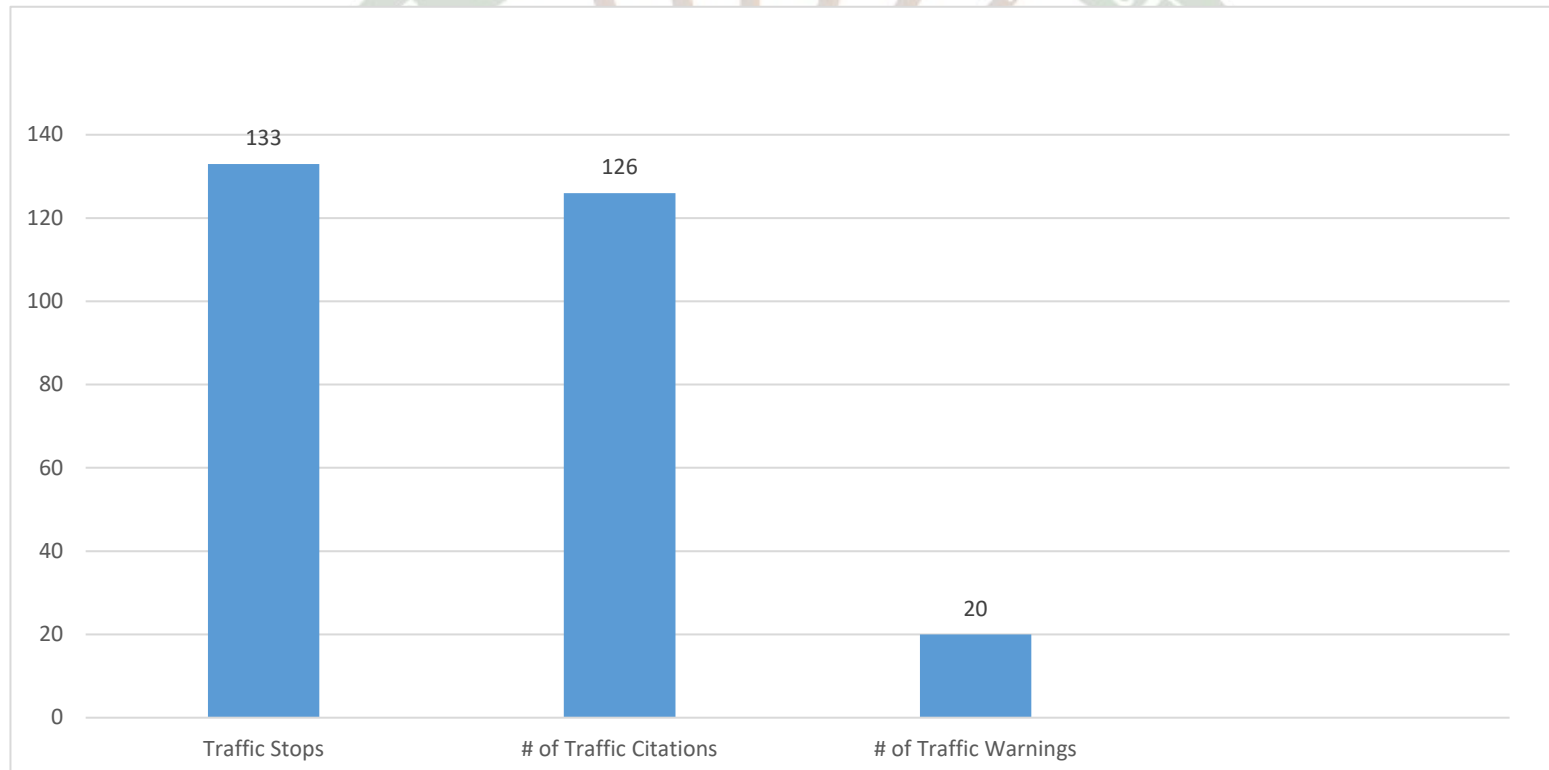

Millville Reporting – June 2024

Traffic Contact Totals for Millville Contract Policing Patrols

133 Total Traffic Stops; 20 Traffic Warnings and 126 Traffic Charges issued. 85 of the summonses issued were for Cell Phone violations. Seven of the Cell Phone violations were from a federal job that was worked in the Millville area.

Crime Categories

Type	Description	Incident #	Location
\$	LARCENY/SHOPLIFTING		34900 BLOCK W ATLANTIC AVE
\$	LARCENY/FROM ALL OTHER YARDS		37200 BLOCK SPINNEY LA
\$	LARCENY/SHOPLIFTING		34900 BLOCK ATLANTIC AVE
D	DAMAGE/PRIVATE PROPERTY		36700 BLOCK OLD MILL RD
\$	LARCENY/SHOPLIFTING		34900 BLOCK ATLANTIC AVE
\$	LARCENY/SHOPLIFTING		34900 BLOCK W ATLANTIC AVE
\$	LARCENY/SHOPLIFTING		34900 BLOCK W ATLANTIC AVE
\$	LARCENY/POSTAL FROM ALL OTHER YARDS		36300 BLOCK W RIDGESHORE LA