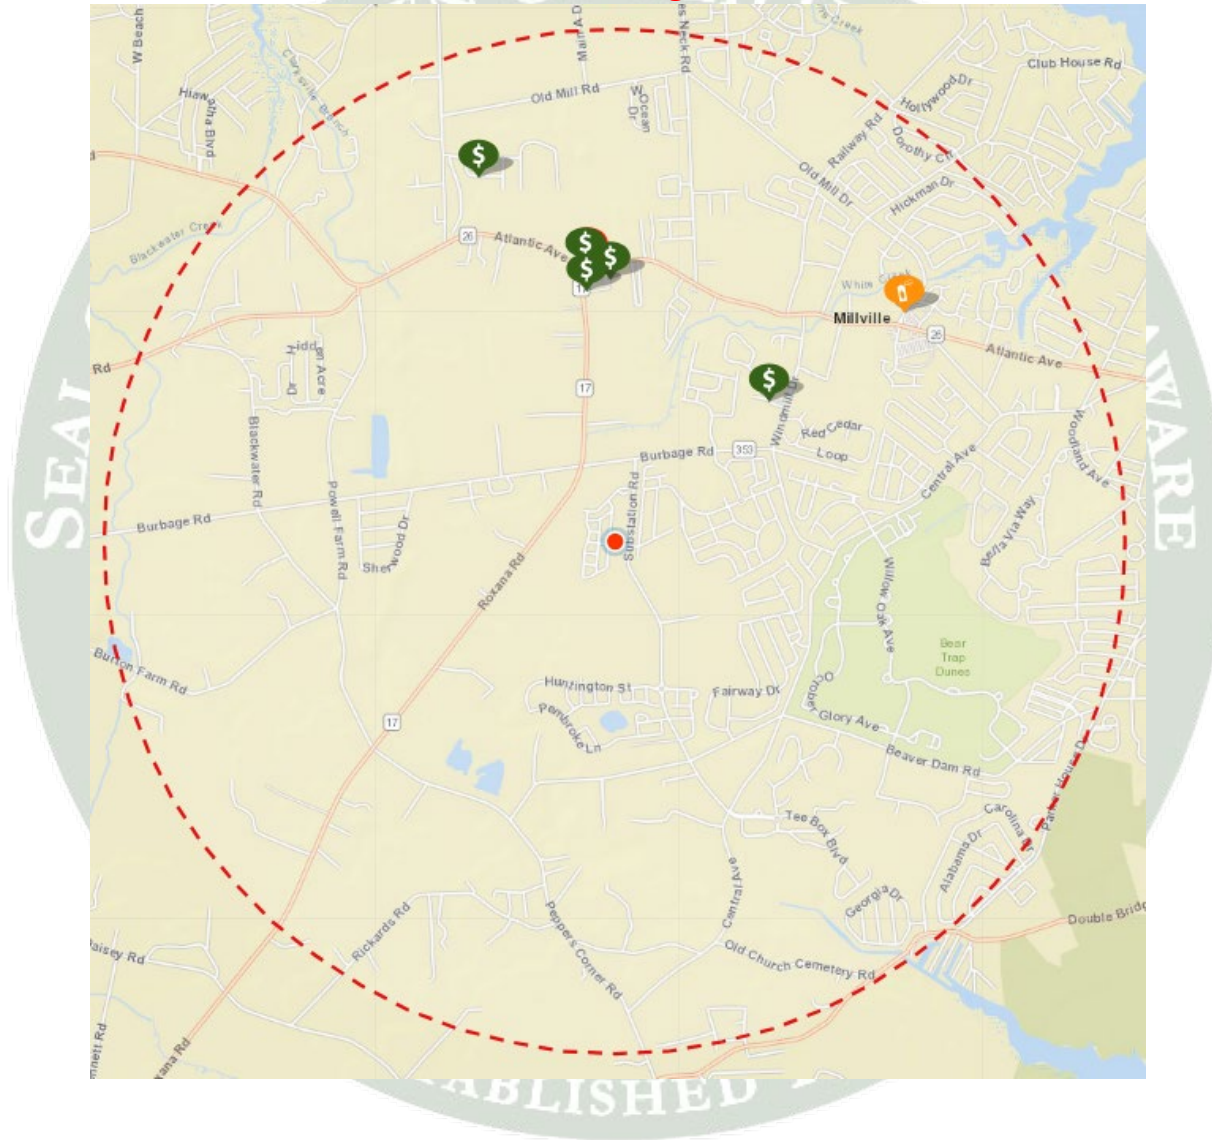

Millville Reporting – June 2024

Traffic Contact Totals for Millville Contract Policing Patrols

133 Total Traffic Stops; 20 Traffic Warnings and 126 Traffic Charges issued. 85 of the summonses issued were for Cell Phone violations. Seven of the Cell Phone violations were from a federal job that was worked in the Millville area.

Millville Reporting – June 2024

Millville Reporting – June 2024

Millville Reporting – June 2024

Crime Mapping - www.dsp.delaware.gov
Public has access to this site for greater details if needed.

Millville Reporting – June 2024

Crime Categories

Type	Description	Incident #	Location
\$	LARCENY/SHOPLIFTING		34900 BLOCK W ATLANTIC AVE
\$	LARCENY/FROM ALL OTHER YARDS		37200 BLOCK SPINNEY LA
\$	LARCENY/SHOPLIFTING		34900 BLOCK ATLANTIC AVE
D	DAMAGE/PRIVATE PROPERTY		36700 BLOCK OLD MILL RD
\$	LARCENY/SHOPLIFTING		34900 BLOCK ATLANTIC AVE
\$	LARCENY/SHOPLIFTING		34900 BLOCK W ATLANTIC AVE
\$	LARCENY/SHOPLIFTING		34900 BLOCK W ATLANTIC AVE
\$	LARCENY/POSTAL FROM ALL OTHER YARDS		36300 BLOCK W RIDGESHORE LA