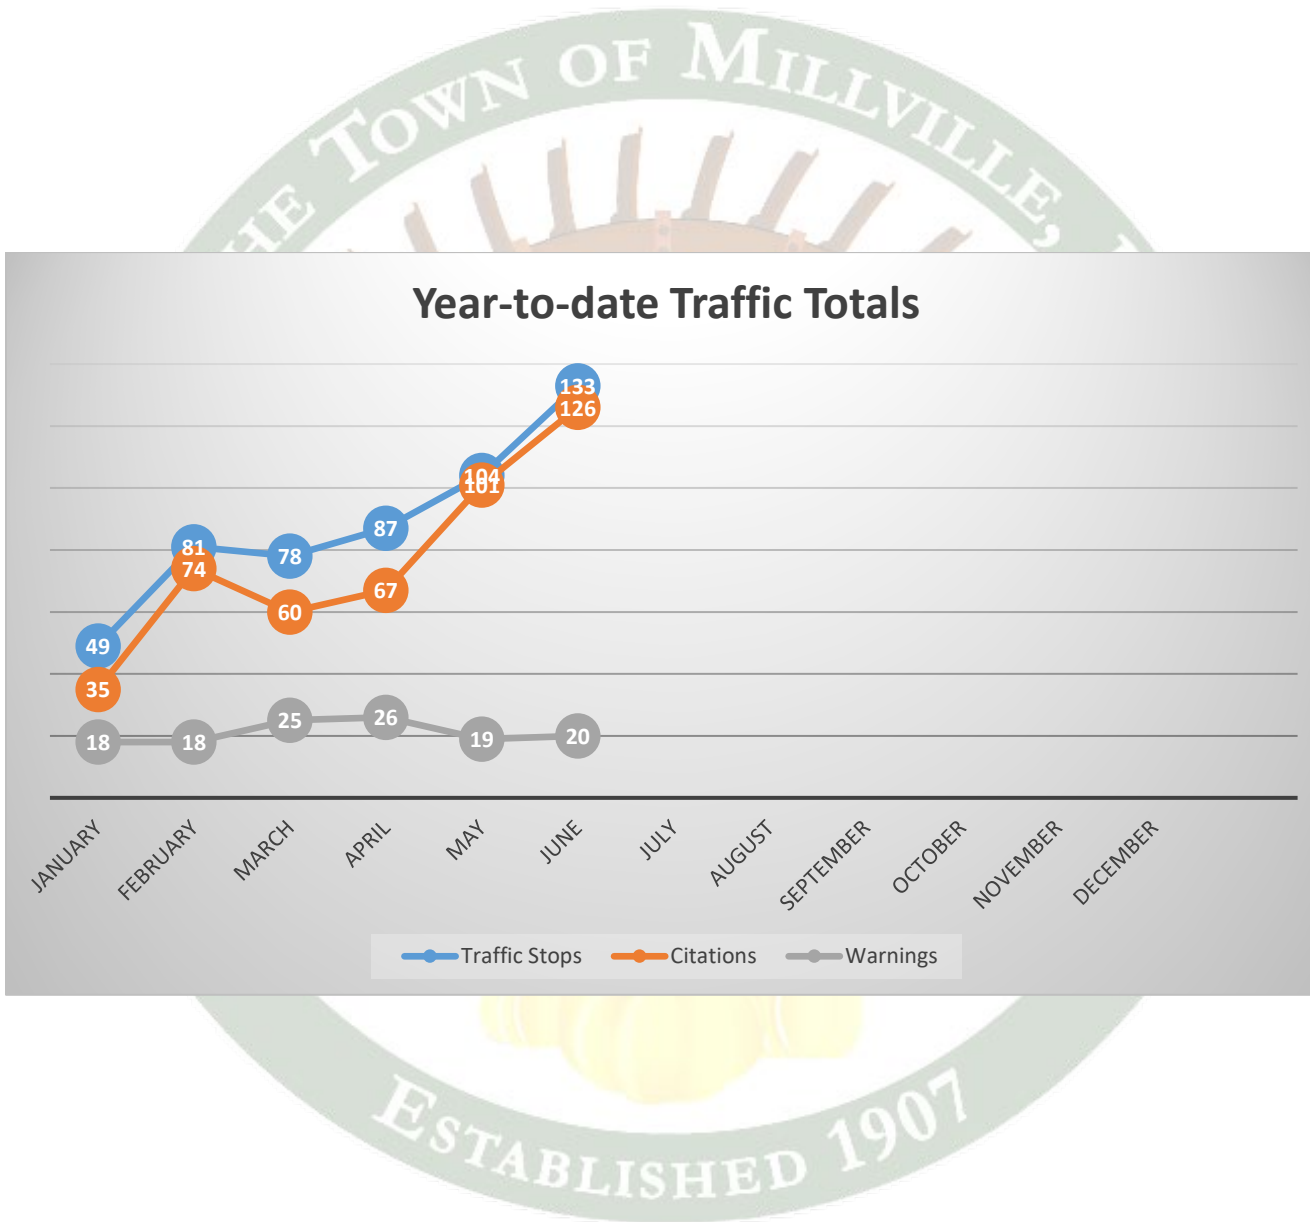

Millville Reporting – June 2024

Traffic Contact Totals for Millville Contract Policing Patrols

133 Total Traffic Stops; 20 Traffic Warnings and 126 Traffic Charges issued. 85 of the summonses issued were for Cell Phone violations. Seven of the Cell Phone violations were from a federal job that was worked in the Millville area.

Millville Reporting – June 2024

Millville Reporting – June 2024

Millville Reporting – June 2024

Crime Mapping - www.dsp.delaware.gov
Public has access to this site for greater details if needed.

Millville Reporting – June 2024

Crime Categories

Type	Description	Incident #	Location
\$	LARCENY/SHOPLIFTING		34900 BLOCK W ATLANTIC AVE
\$	LARCENY/FROM ALL OTHER YARDS		37200 BLOCK SPINNEY LA
\$	LARCENY/SHOPLIFTING		34900 BLOCK ATLANTIC AVE
D	DAMAGE/PRIVATE PROPERTY		36700 BLOCK OLD MILL RD
\$	LARCENY/SHOPLIFTING		34900 BLOCK ATLANTIC AVE
\$	LARCENY/SHOPLIFTING		34900 BLOCK W ATLANTIC AVE
\$	LARCENY/SHOPLIFTING		34900 BLOCK W ATLANTIC AVE
\$	LARCENY/POSTAL FROM ALL OTHER YARDS		36300 BLOCK W RIDGESHORE LA

Millville Reporting – June 2024

Crime Dates

06-01-2024 to 06-30-2024 (30 Days)		8 Records
Agency	Date	
Delaware State Police	6-28-2024 1:21 PM	
Delaware State Police	6-25-2024 1:32 PM	
Delaware State Police	6-24-2024 3:47 PM	
Delaware State Police	6-15-2024 1:08 PM	
Delaware State Police	6-12-2024 2:08 PM	
Delaware State Police	6-3-2024 1:50 PM	
Delaware State Police	6-3-2024 1:50 PM	
Delaware State Police	6-2-2024 9:02 PM	