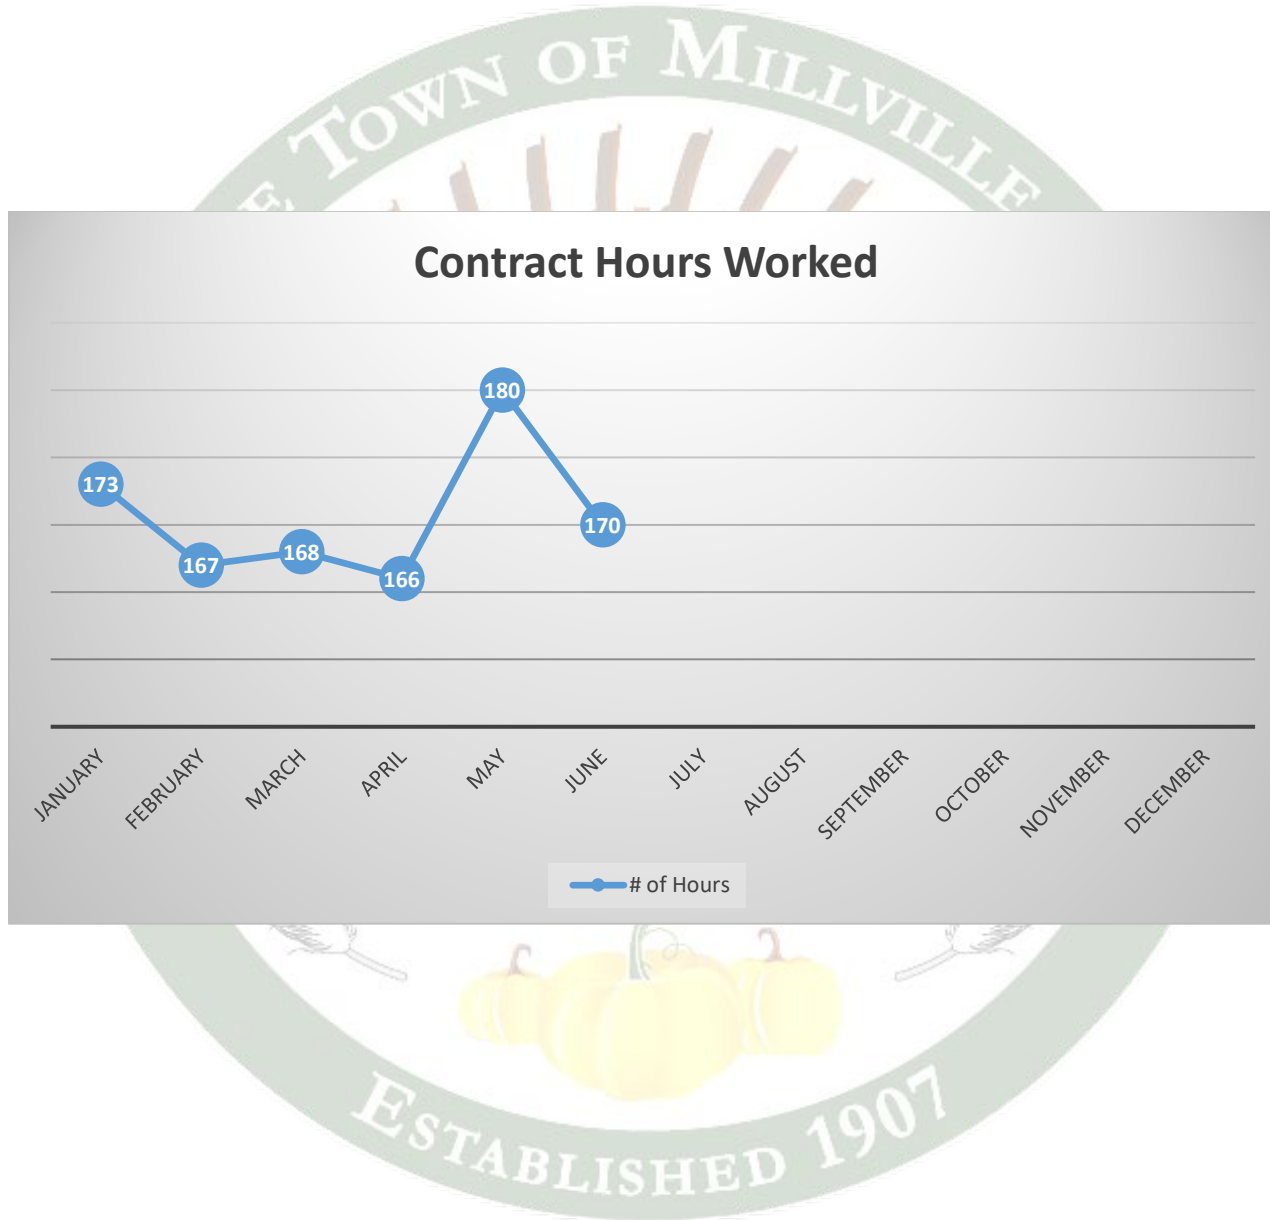

Millville Reporting – June 2024

Traffic Contact Totals for Millville Contract Policing Patrols

133 Total Traffic Stops; 20 Traffic Warnings and 126 Traffic Charges issued. 85 of the summonses issued were for Cell Phone violations. Seven of the Cell Phone violations were from a federal job that was worked in the Millville area.

Millville Reporting – June 2024

Millville Reporting – June 2024

Millville Reporting – June 2024

Crime Mapping - www.dsp.delaware.gov
Public has access to this site for greater details if needed.

Millville Reporting – June 2024

Crime Categories

Type	Description	Incident #	Location
\$	LARCENY/SHOPLIFTING		34900 BLOCK W ATLANTIC AVE
\$	LARCENY/FROM ALL OTHER YARDS		37200 BLOCK SPINNEY LA
\$	LARCENY/SHOPLIFTING		34900 BLOCK ATLANTIC AVE
D	DAMAGE/PRIVATE PROPERTY		36700 BLOCK OLD MILL RD
\$	LARCENY/SHOPLIFTING		34900 BLOCK ATLANTIC AVE
\$	LARCENY/SHOPLIFTING		34900 BLOCK W ATLANTIC AVE
\$	LARCENY/SHOPLIFTING		34900 BLOCK W ATLANTIC AVE
\$	LARCENY/POSTAL FROM ALL OTHER YARDS		36300 BLOCK W RIDGESHORE LA

Millville Reporting – June 2024

Crime Dates

06-01-2024 to 06-30-2024 (30 Days)		8 Records
Agency	Date	
Delaware State Police	6-28-2024 1:21 PM	
Delaware State Police	6-25-2024 1:32 PM	
Delaware State Police	6-24-2024 3:47 PM	
Delaware State Police	6-15-2024 1:08 PM	
Delaware State Police	6-12-2024 2:08 PM	
Delaware State Police	6-3-2024 1:50 PM	
Delaware State Police	6-3-2024 1:50 PM	
Delaware State Police	6-2-2024 9:02 PM	