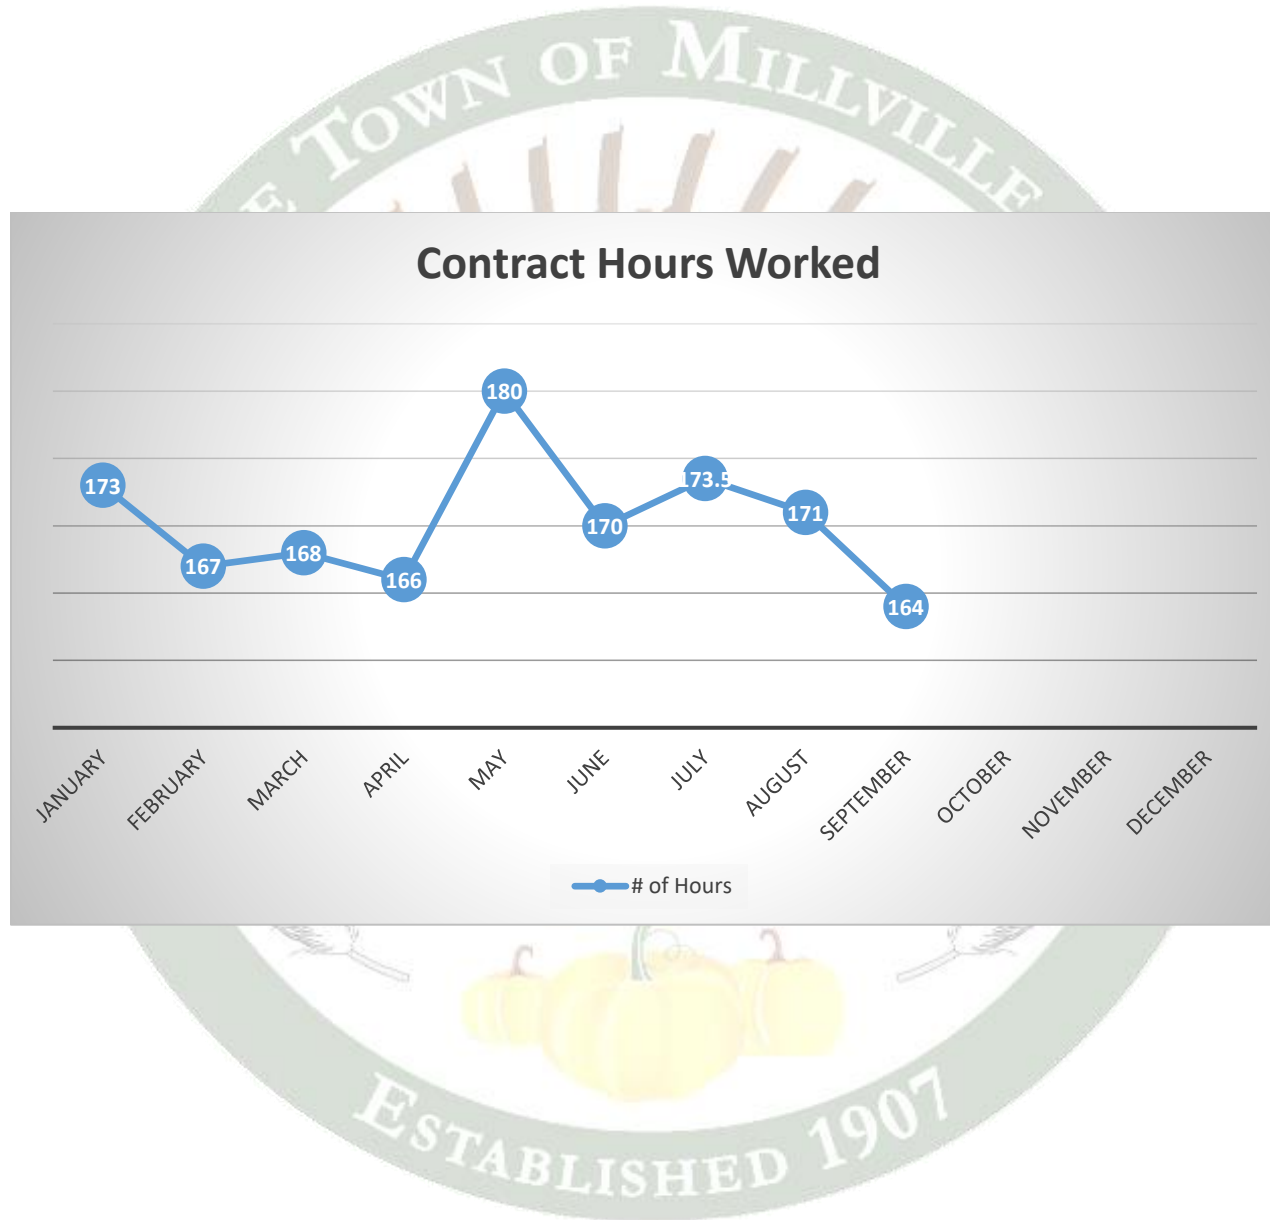

Millville Reporting – September 2024

Traffic Contact Totals for Millville Contract Policing Patrols

91 Total Traffic Stops; 19 Traffic Warnings and 94 Traffic Charges issued. 43 of the summonses issued were for Cell Phone violations. 3 fugitives apprehended during the month and 1 of them was an out of state fugitive.

Millville Reporting – September 2024

Millville Reporting – September 2024

Millville Reporting – September 2024

Crime Mapping - www.dsp.delaware.gov

Public has access to this site for greater details if needed.

Millville Reporting – September 2024

Crime Categories

Type	Description	Incident #	Location
!	DISORDERLY CONDUCT/UNRELATED TO LIQUOR		34100 BLOCK SW BURTON FARM RD
🏠	DAMAGE/PRIVATE PROPERTY		32500 BLOCK DOGS PL
\$	LARCENY/SHOPLIFTING		34900 BLOCK W ATLANTIC AVE
\$	LARCENY/SHOPLIFTING		34900 BLOCK W ATLANTIC AVE
\$	LARCENY/FROM BUILDING		23500 BLOCK S BARNWOOD DR
\$	LARCENY/FROM BUILDING		23500 BLOCK REED GRASS WAY
\$	LARCENY/SHOPLIFTING		35500 BLOCK W ATLANTIC AVE
👊	INTIMIDATION/RECKLESS ENDANGER/TERRORISTIC THREAT/HARASSMENT/OTHER ASSAULTS/NON-AGGRAVATED		34300 BLOCK SE VINES CREEK RD
\$	LARCENY/FROM BUILDING		36800 BLOCK E PINE GROVE LA
🚗	THEFT/OTHER MOTOR VEHICLE		37400 BLOCK OCEAN AIR DR

Millville Reporting – September 2024

Crime Dates

09-01-2024 to 09-30-2024 (30 Days)		10 Records
Agency	Date	
Delaware State Police	9-27-2024 11:56 AM	
Delaware State Police	9-26-2024 11:31 AM	
Delaware State Police	9-23-2024 7:03 PM	
Delaware State Police	9-23-2024 3:01 PM	
Delaware State Police	9-23-2024 1:05 PM	
Delaware State Police	9-16-2024 2:31 PM	
Delaware State Police	9-12-2024 1:48 PM	
Delaware State Police	9-6-2024 9:44 AM	
Delaware State Police	9-4-2024 9:07 AM	
Delaware State Police	9-1-2024 2:49 PM	