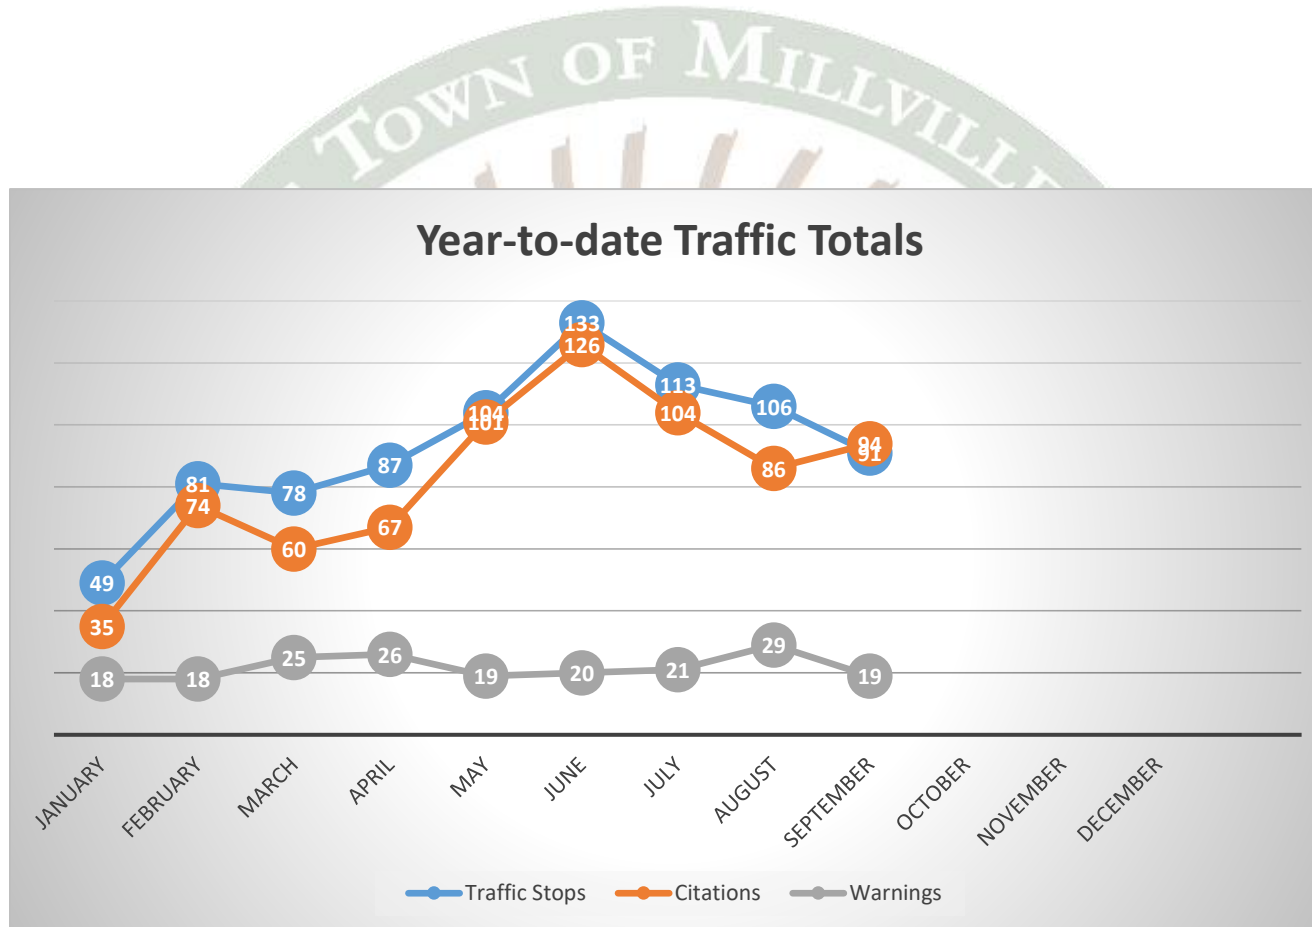

Millville Reporting – September 2024

Traffic Contact Totals for Millville Contract Policing Patrols

91 Total Traffic Stops; 19 Traffic Warnings and 94 Traffic Charges issued. 43 of the summonses issued were for Cell Phone violations. 3 fugitives apprehended during the month and 1 of them was an out of state fugitive.

Millville Reporting – September 2024

Millville Reporting – September 2024

Millville Reporting – September 2024

Crime Mapping - www.dsp.delaware.gov

Public has access to this site for greater details if needed.

Millville Reporting – September 2024

Crime Categories

Type	Description	Incident #	Location
!	DISORDERLY CONDUCT/UNRELATED TO LIQUOR		34100 BLOCK SW BURTON FARM RD
🏠	DAMAGE/PRIVATE PROPERTY		32500 BLOCK DOGS PL
\$	LARCENY/SHOPLIFTING		34900 BLOCK W ATLANTIC AVE
\$	LARCENY/SHOPLIFTING		34900 BLOCK W ATLANTIC AVE
\$	LARCENY/FROM BUILDING		23500 BLOCK S BARNWOOD DR
\$	LARCENY/FROM BUILDING		23500 BLOCK REED GRASS WAY
\$	LARCENY/SHOPLIFTING		35500 BLOCK W ATLANTIC AVE
👊	INTIMIDATION/RECKLESS ENDANGER/TERRORISTIC THREAT/HARASSMENT/OTHER ASSAULTS/NON-AGGRAVATED		34300 BLOCK SE VINES CREEK RD
\$	LARCENY/FROM BUILDING		36800 BLOCK E PINE GROVE LA
🚗	THEFT/OTHER MOTOR VEHICLE		37400 BLOCK OCEAN AIR DR

Millville Reporting – September 2024

Crime Dates

09-01-2024 to 09-30-2024 (30 Days)		10 Records
Agency	Date	
Delaware State Police	9-27-2024 11:56 AM	
Delaware State Police	9-26-2024 11:31 AM	
Delaware State Police	9-23-2024 7:03 PM	
Delaware State Police	9-23-2024 3:01 PM	
Delaware State Police	9-23-2024 1:05 PM	
Delaware State Police	9-16-2024 2:31 PM	
Delaware State Police	9-12-2024 1:48 PM	
Delaware State Police	9-6-2024 9:44 AM	
Delaware State Police	9-4-2024 9:07 AM	
Delaware State Police	9-1-2024 2:49 PM	