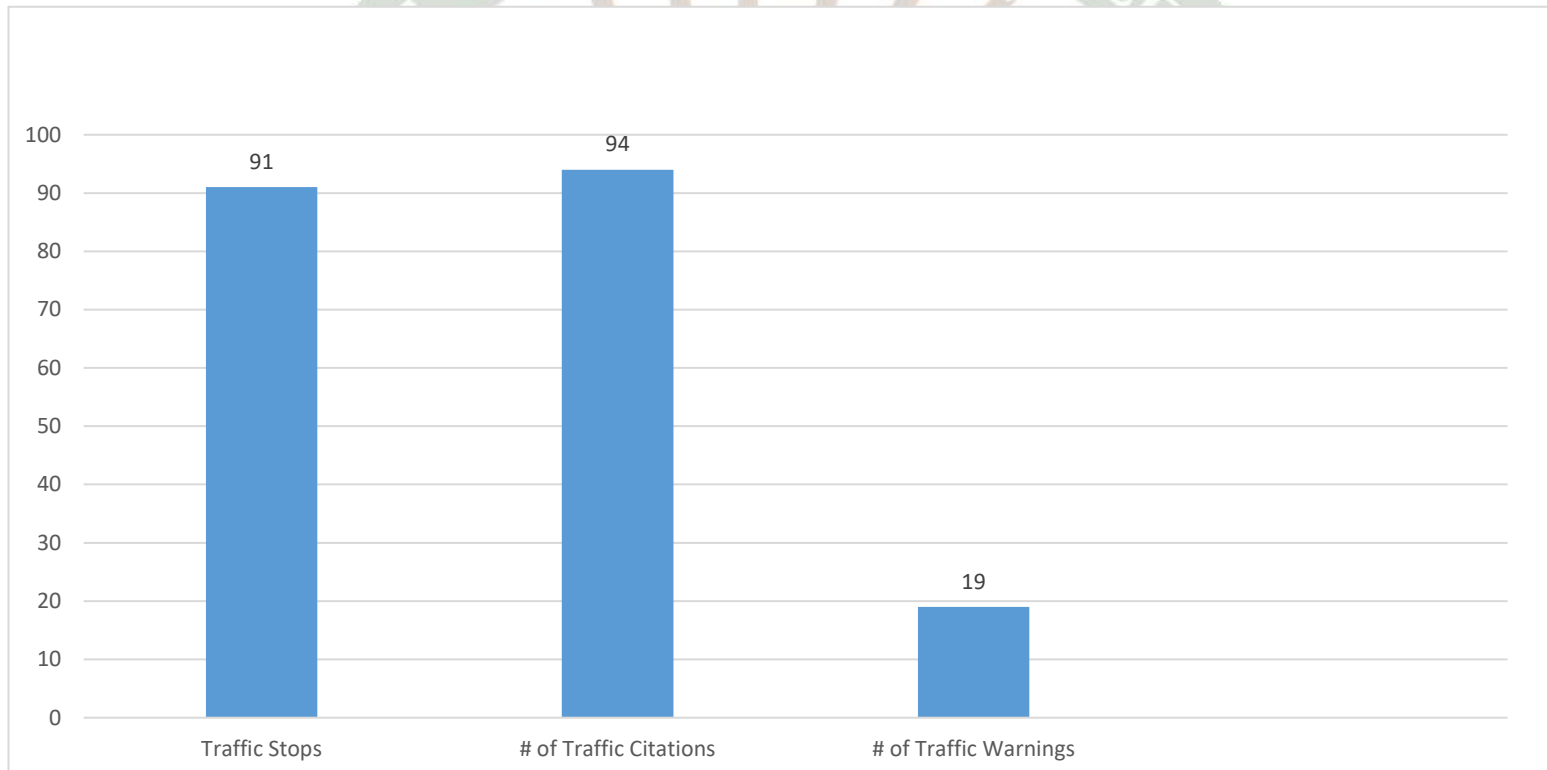

Millville Reporting – September 2024

Traffic Contact Totals for Millville Contract Policing Patrols

91 Total Traffic Stops; 19 Traffic Warnings and 94 Traffic Charges issued. 43 of the summonses issued were for Cell Phone violations. 3 fugitives apprehended during the month and 1 of them was an out of state fugitive.

Millville Reporting – September 2024

Crime Categories

Type	Description	Incident #	Location
!	DISORDERLY CONDUCT/UNRELATED TO LIQUOR		34100 BLOCK SW BURTON FARM RD
🏠	DAMAGE/PRIVATE PROPERTY		32500 BLOCK DOGS PL
\$	LARCENY/SHOPLIFTING		34900 BLOCK W ATLANTIC AVE
\$	LARCENY/SHOPLIFTING		34900 BLOCK W ATLANTIC AVE
\$	LARCENY/FROM BUILDING		23500 BLOCK S BARNWOOD DR
\$	LARCENY/FROM BUILDING		23500 BLOCK REED GRASS WAY
\$	LARCENY/SHOPLIFTING		35500 BLOCK W ATLANTIC AVE
👊	INTIMIDATION/RECKLESS ENDANGER/TERRORISTIC THREAT/HARASSMENT/OTHER ASSAULTS/NON-AGGRAVATED		34300 BLOCK SE VINES CREEK RD
\$	LARCENY/FROM BUILDING		36800 BLOCK E PINE GROVE LA
🚗	THEFT/OTHER MOTOR VEHICLE		37400 BLOCK OCEAN AIR DR

Millville Reporting – September 2024

Crime Dates

09-01-2024 to 09-30-2024 (30 Days)		10 Records
Agency	Date	
Delaware State Police	9-27-2024 11:56 AM	
Delaware State Police	9-26-2024 11:31 AM	
Delaware State Police	9-23-2024 7:03 PM	
Delaware State Police	9-23-2024 3:01 PM	
Delaware State Police	9-23-2024 1:05 PM	
Delaware State Police	9-16-2024 2:31 PM	
Delaware State Police	9-12-2024 1:48 PM	
Delaware State Police	9-6-2024 9:44 AM	
Delaware State Police	9-4-2024 9:07 AM	
Delaware State Police	9-1-2024 2:49 PM	