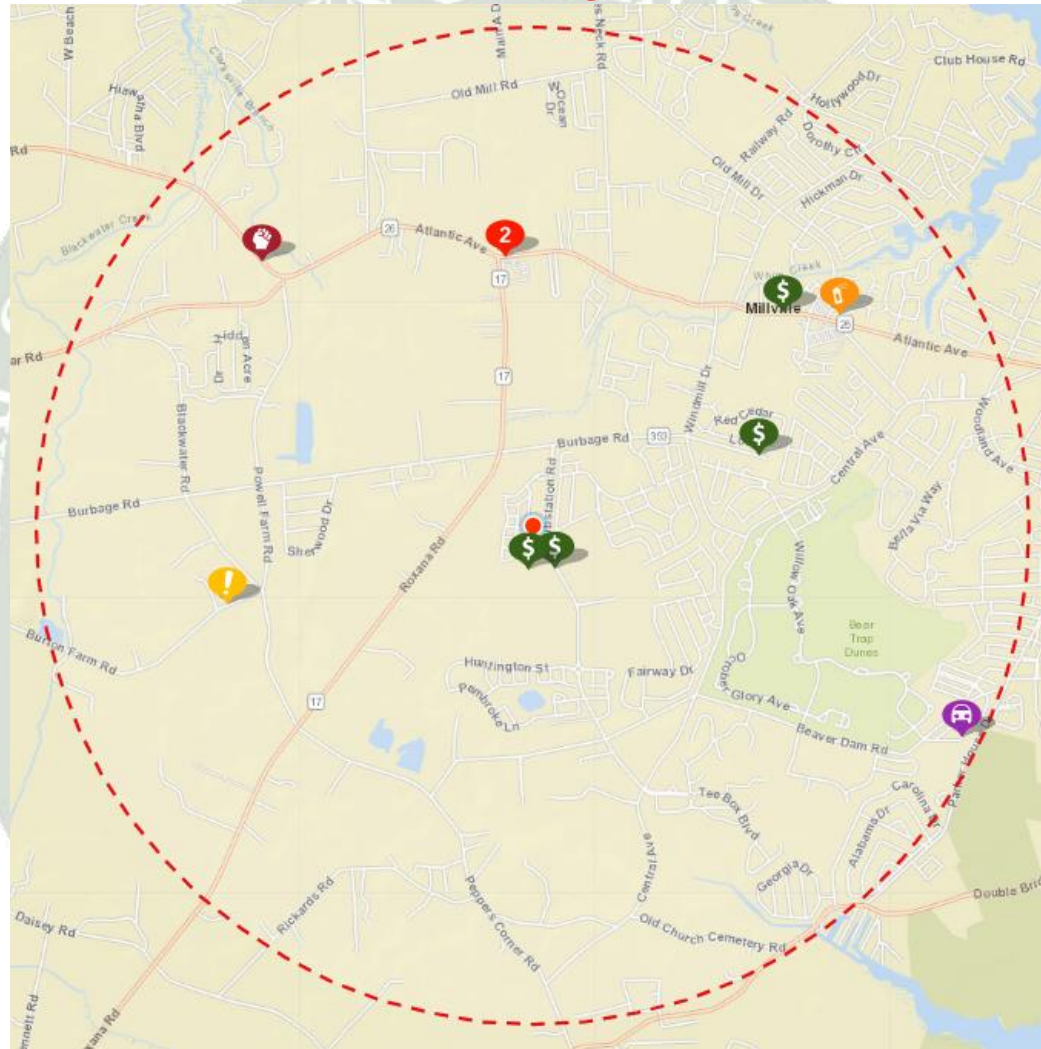

Millville Reporting – September 2024

Traffic Contact Totals for Millville Contract Policing Patrols

91 Total Traffic Stops; 19 Traffic Warnings and 94 Traffic Charges issued. 43 of the summonses issued were for Cell Phone violations. 3 fugitives apprehended during the month and 1 of them was an out of state fugitive.

Millville Reporting – September 2024

Millville Reporting – September 2024

Millville Reporting – September 2024

Crime Mapping - www.dsp.delaware.gov

Public has access to this site for greater details if needed.

Millville Reporting – September 2024

Crime Categories

Type	Description	Incident #	Location
!	DISORDERLY CONDUCT/UNRELATED TO LIQUOR		34100 BLOCK SW BURTON FARM RD
🏠	DAMAGE/PRIVATE PROPERTY		32500 BLOCK DOGS PL
\$	LARCENY/SHOPLIFTING		34900 BLOCK W ATLANTIC AVE
\$	LARCENY/SHOPLIFTING		34900 BLOCK W ATLANTIC AVE
\$	LARCENY/FROM BUILDING		23500 BLOCK S BARNWOOD DR
\$	LARCENY/FROM BUILDING		23500 BLOCK REED GRASS WAY
\$	LARCENY/SHOPLIFTING		35500 BLOCK W ATLANTIC AVE
👊	INTIMIDATION/RECKLESS ENDANGER/TERRORISTIC THREAT/HARASSMENT/OTHER ASSAULTS/NON-AGGRAVATED		34300 BLOCK SE VINES CREEK RD
\$	LARCENY/FROM BUILDING		36800 BLOCK E PINE GROVE LA
🚗	THEFT/OTHER MOTOR VEHICLE		37400 BLOCK OCEAN AIR DR