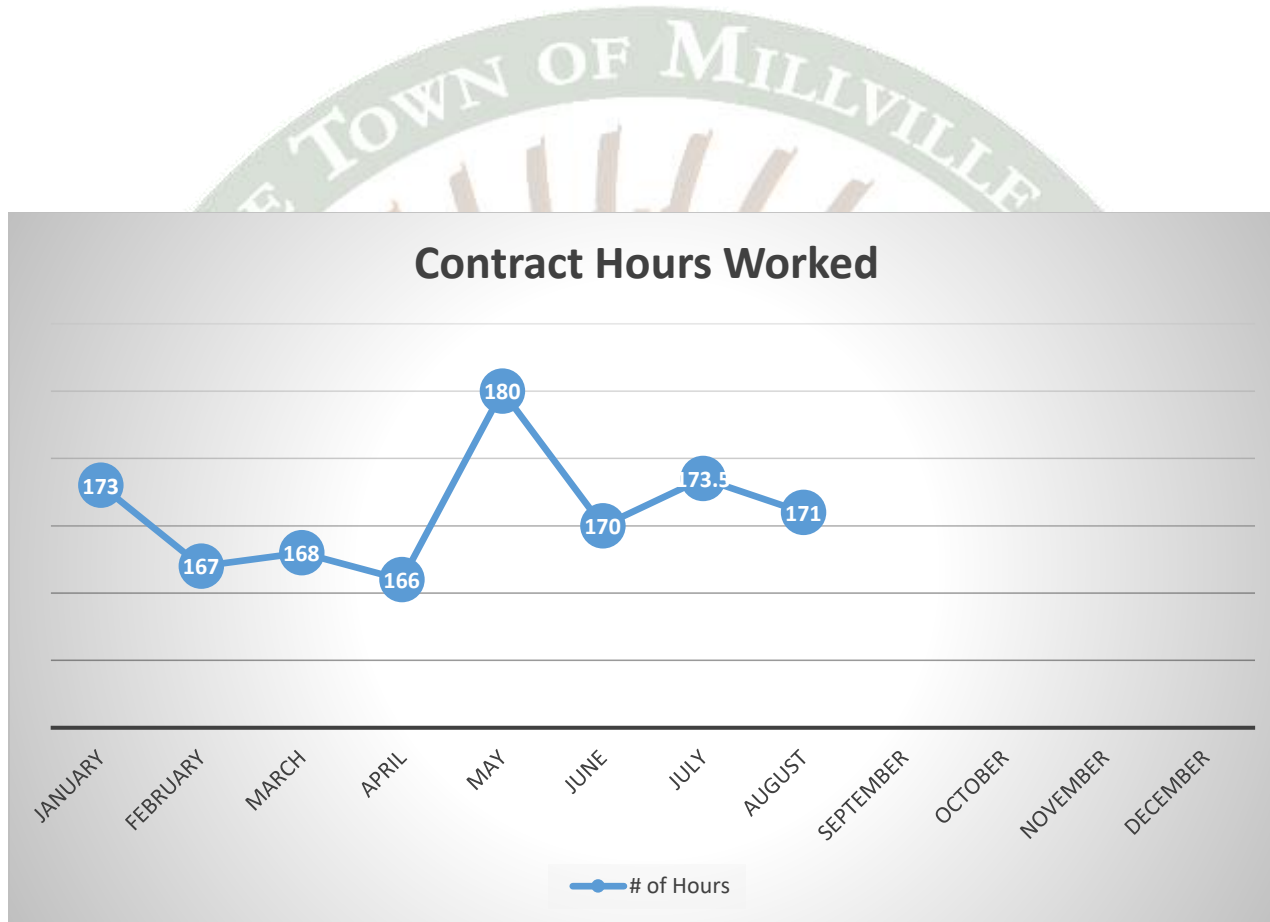

Millville Reporting – August 2024

Traffic Contact Totals for Millville Contract Policing Patrols

106 Total Traffic Stops; 29 Traffic Warnings and 86 Traffic Charges issued. 52 of the summonses issued were for Cell Phone violations. Two criminal arrests during the month due to a shoplifting at the Giant.

Millville Reporting – August 2024

Millville Reporting – August 2024

Millville Reporting – August 2024

Crime Mapping - www.dsp.delaware.gov
Public has access to this site for greater details if needed.

Millville Reporting – August 2024

Millville Reporting – August 2024

Crime Dates

| 08-01-2024 to 08-31-2024 (31 Days) | | 13 Records |
|------------------------------------|-------------------|------------|
| Agency | Date | |
| Delaware State Police | 8-28-2024 4:09 PM | |
| Delaware State Police | 8-28-2024 9:37 AM | |
| Delaware State Police | 8-20-2024 4:42 PM | |
| Delaware State Police | 8-19-2024 4:49 PM | |
| Delaware State Police | 8-13-2024 4:14 PM | |
| Delaware State Police | 8-11-2024 3:44 PM | |
| Delaware State Police | 8-9-2024 7:42 AM | |
| Delaware State Police | 8-8-2024 7:04 PM | |
| Delaware State Police | 8-8-2024 6:01 PM | |
| Delaware State Police | 8-6-2024 10:15 AM | |
| Delaware State Police | 8-6-2024 8:04 AM | |
| Delaware State Police | 8-4-2024 5:22 PM | |
| Delaware State Police | 8-3-2024 1:47 PM | |