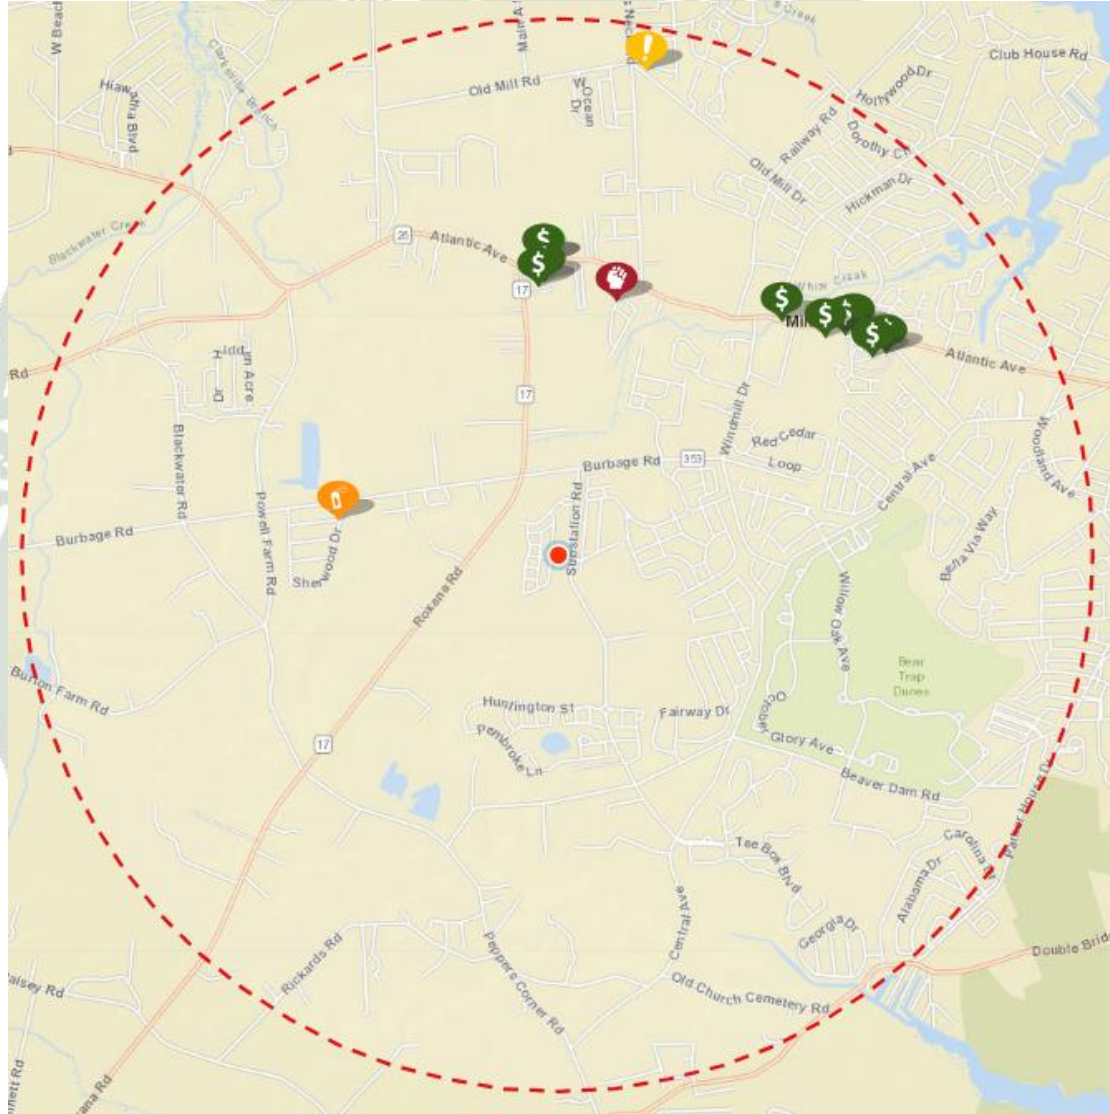

Millville Reporting – August 2024

Traffic Contact Totals for Millville Contract Policing Patrols

106 Total Traffic Stops; 29 Traffic Warnings and 86 Traffic Charges issued. 52 of the summonses issued were for Cell Phone violations. Two criminal arrests during the month due to a shoplifting at the Giant.

Millville Reporting – August 2024

Millville Reporting – August 2024

Millville Reporting – August 2024

Crime Mapping - www.dsp.delaware.gov
Public has access to this site for greater details if needed.

Millville Reporting – August 2024

Crime Categories

| Type | Description | Incident # | Location |
|------|--|------------|--------------------------------|
| \$ | LARCENY/SHOPLIFTING | | 38000 BLOCK W TOWN CENTER BLVD |
| \$ | LARCENY/SHOPLIFTING | | 34900 BLOCK ATLANTIC AVE |
| \$ | LARCENY/SHOPLIFTING | | 38000 BLOCK TOWN BLAZER DR |
| \$ | LARCENY/SHOPLIFTING | | 38000 BLOCK E TOWN CENTER BLVD |
| \$ | LARCENY/FROM ALL OTHER YARDS | | 38000 BLOCK TOWN CENTER DR |
| ! | HARASSING COMMUNICATION/PHONE/WIRE/MAIL ONLY | | 38500 BLOCK BALTIMORE AVE |
| \$ | LARCENY/SHOPLIFTING | | 34900 BLOCK ATLANTIC AVE |
| =\$ | THEFT/FALSE PRETENSE OR PROMISE | | 34900 BLOCK W ATLANTIC AVE |
| \$ | LARCENY/FROM ALL OTHER YARDS | | 34900 BLOCK W ATLANTIC AVE |
| 👊 | OFFENSIVE TOUCHING/OTHER ASSAULTS/NON-AGGRAVATED | | 31800 BLOCK SAWMILL RD |
| 🏠 | DAMAGE/PRIVATE PROPERTY | | 34900 BLOCK S SHERWOOD DR |
| \$ | LARCENY/FROM BUILDING | | 38000 BLOCK TOWN CENTER DR |
| \$ | LARCENY/SHOPLIFTING | | 38000 BLOCK TOWN CENTER DR |