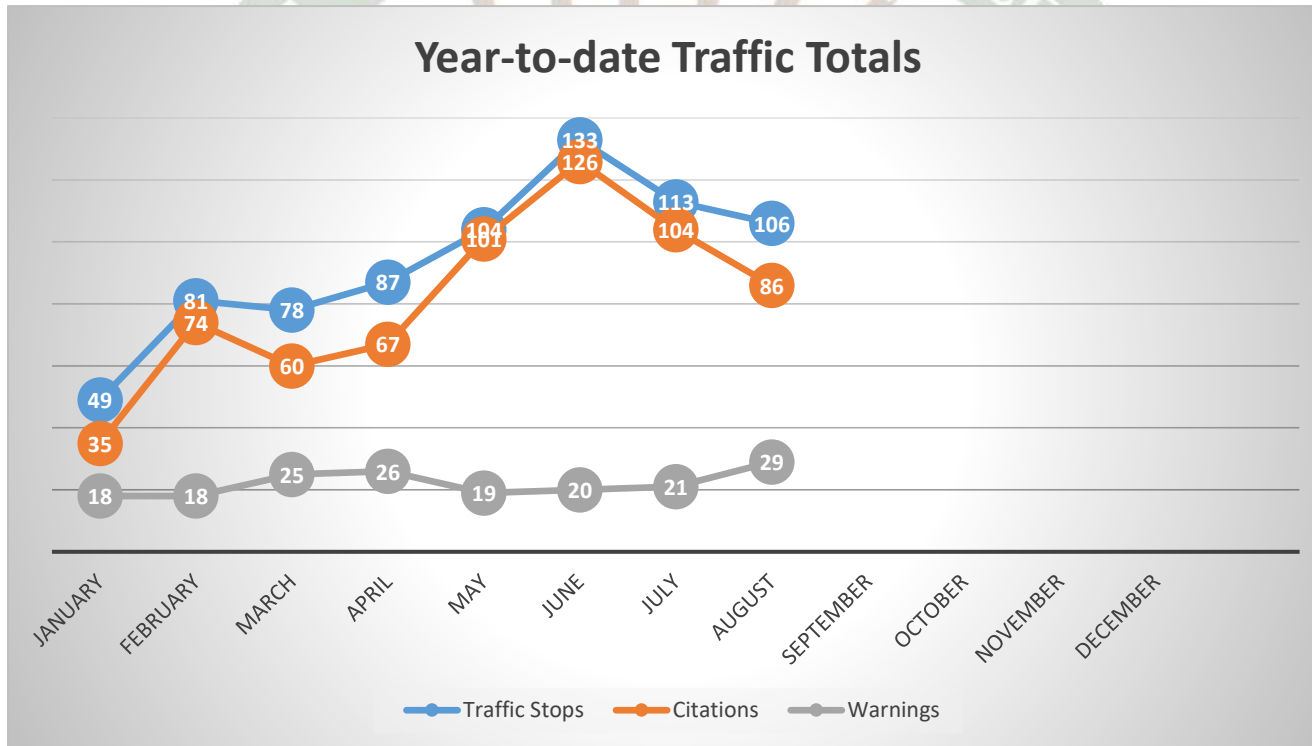

Millville Reporting – August 2024

Traffic Contact Totals for Millville Contract Policing Patrols

106 Total Traffic Stops; 29 Traffic Warnings and 86 Traffic Charges issued. 52 of the summonses issued were for Cell Phone violations. Two criminal arrests during the month due to a shoplifting at the Giant.

Millville Reporting – August 2024

Millville Reporting – August 2024

Millville Reporting – August 2024

Crime Mapping - www.dsp.delaware.gov
Public has access to this site for greater details if needed.

Millville Reporting – August 2024

Millville Reporting – August 2024

Crime Dates

| 08-01-2024 to 08-31-2024 (31 Days) | | 13 Records |
|------------------------------------|-------------------|------------|
| Agency | Date | |
| Delaware State Police | 8-28-2024 4:09 PM | |
| Delaware State Police | 8-28-2024 9:37 AM | |
| Delaware State Police | 8-20-2024 4:42 PM | |
| Delaware State Police | 8-19-2024 4:49 PM | |
| Delaware State Police | 8-13-2024 4:14 PM | |
| Delaware State Police | 8-11-2024 3:44 PM | |
| Delaware State Police | 8-9-2024 7:42 AM | |
| Delaware State Police | 8-8-2024 7:04 PM | |
| Delaware State Police | 8-8-2024 6:01 PM | |
| Delaware State Police | 8-6-2024 10:15 AM | |
| Delaware State Police | 8-6-2024 8:04 AM | |
| Delaware State Police | 8-4-2024 5:22 PM | |
| Delaware State Police | 8-3-2024 1:47 PM | |