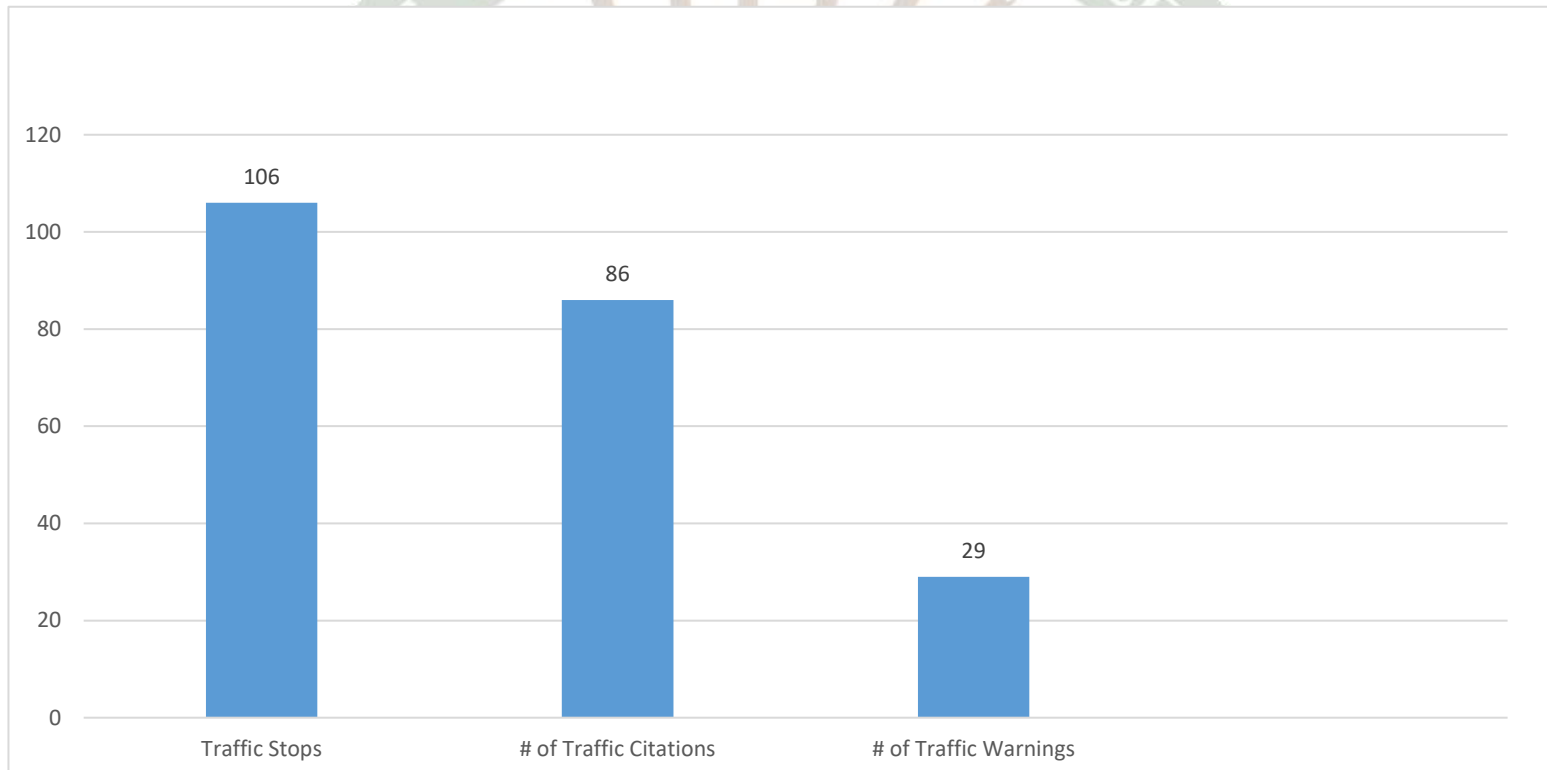

Millville Reporting – August 2024

Traffic Contact Totals for Millville Contract Policing Patrols

106 Total Traffic Stops; 29 Traffic Warnings and 86 Traffic Charges issued. 52 of the summonses issued were for Cell Phone violations. Two criminal arrests during the month due to a shoplifting at the Giant.

Millville Reporting – August 2024

Crime Dates

| 08-01-2024 to 08-31-2024 (31 Days) | | 13 Records |
|------------------------------------|-------------------|------------|
| Agency | Date | |
| Delaware State Police | 8-28-2024 4:09 PM | |
| Delaware State Police | 8-28-2024 9:37 AM | |
| Delaware State Police | 8-20-2024 4:42 PM | |
| Delaware State Police | 8-19-2024 4:49 PM | |
| Delaware State Police | 8-13-2024 4:14 PM | |
| Delaware State Police | 8-11-2024 3:44 PM | |
| Delaware State Police | 8-9-2024 7:42 AM | |
| Delaware State Police | 8-8-2024 7:04 PM | |
| Delaware State Police | 8-8-2024 6:01 PM | |
| Delaware State Police | 8-6-2024 10:15 AM | |
| Delaware State Police | 8-6-2024 8:04 AM | |
| Delaware State Police | 8-4-2024 5:22 PM | |
| Delaware State Police | 8-3-2024 1:47 PM | |