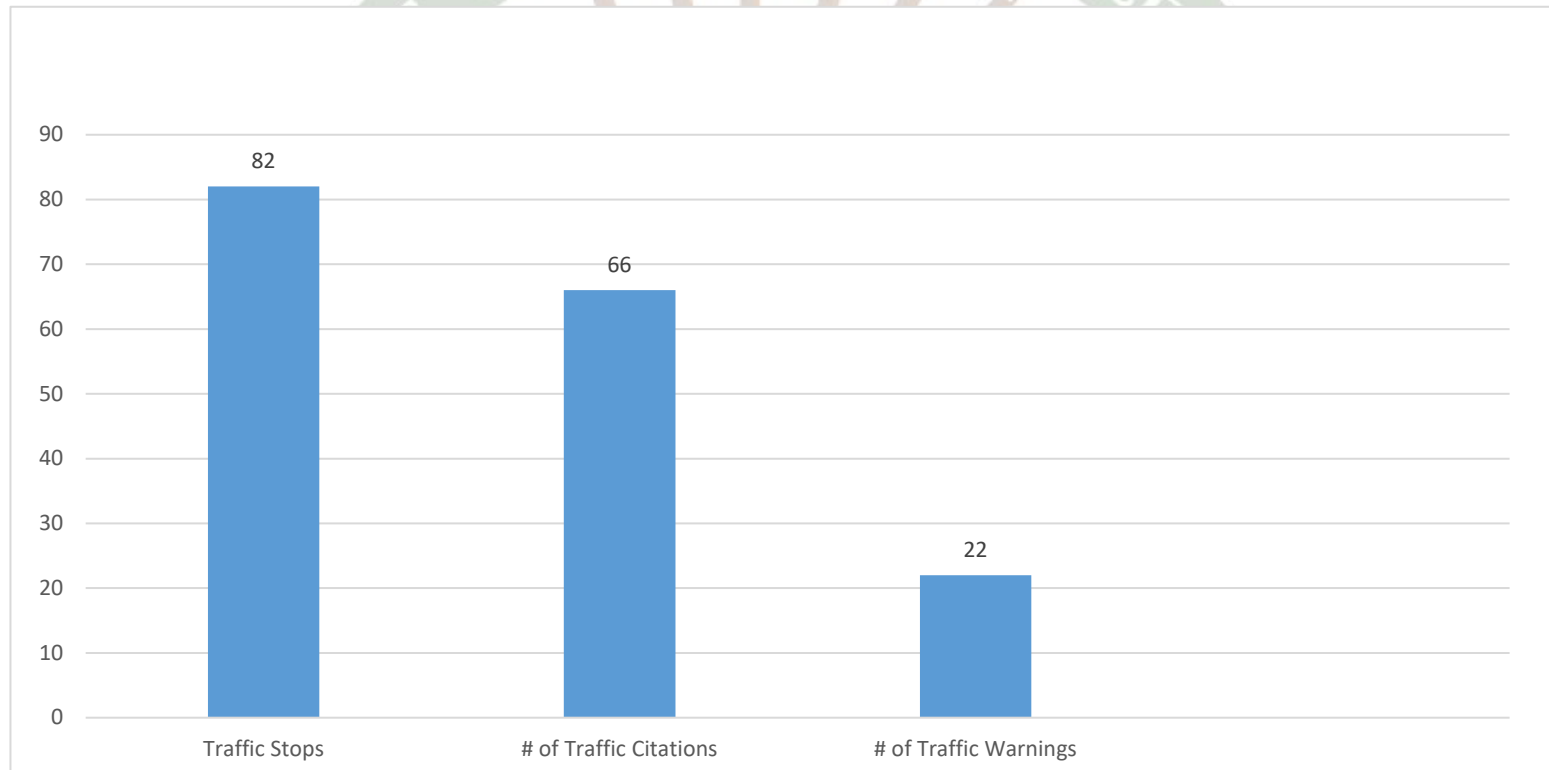

# Millville Reporting – October 2024

**Traffic Contact Totals for Millville Contract Policing Patrols**

*82 Total Traffic Stops; 22 Traffic Warnings and 66 Traffic Charges issued. 24 of the summonses issued were for Cell Phone violations. 1 fugitive apprehended during the month.*