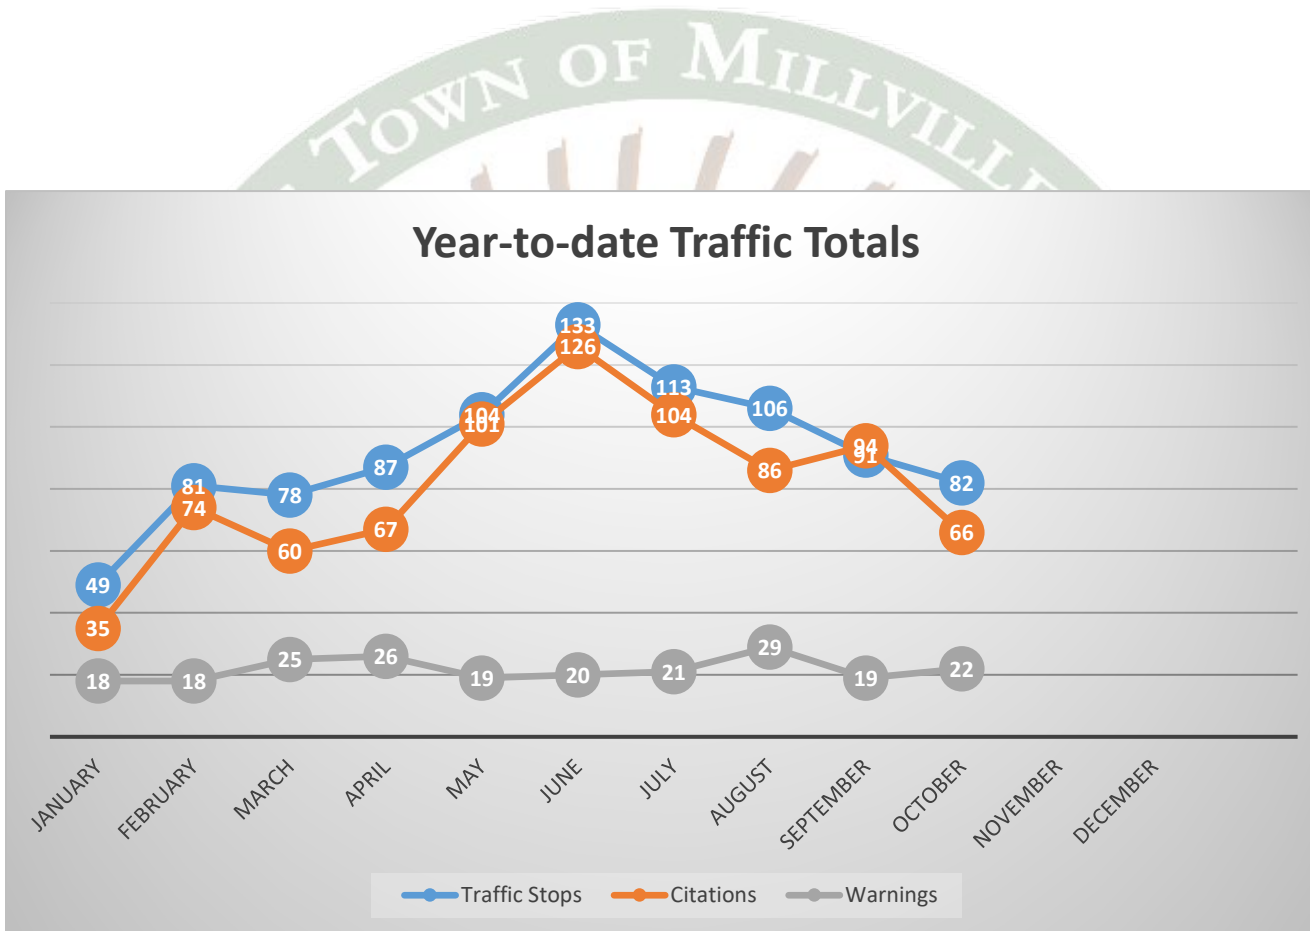

Millville Reporting – October 2024