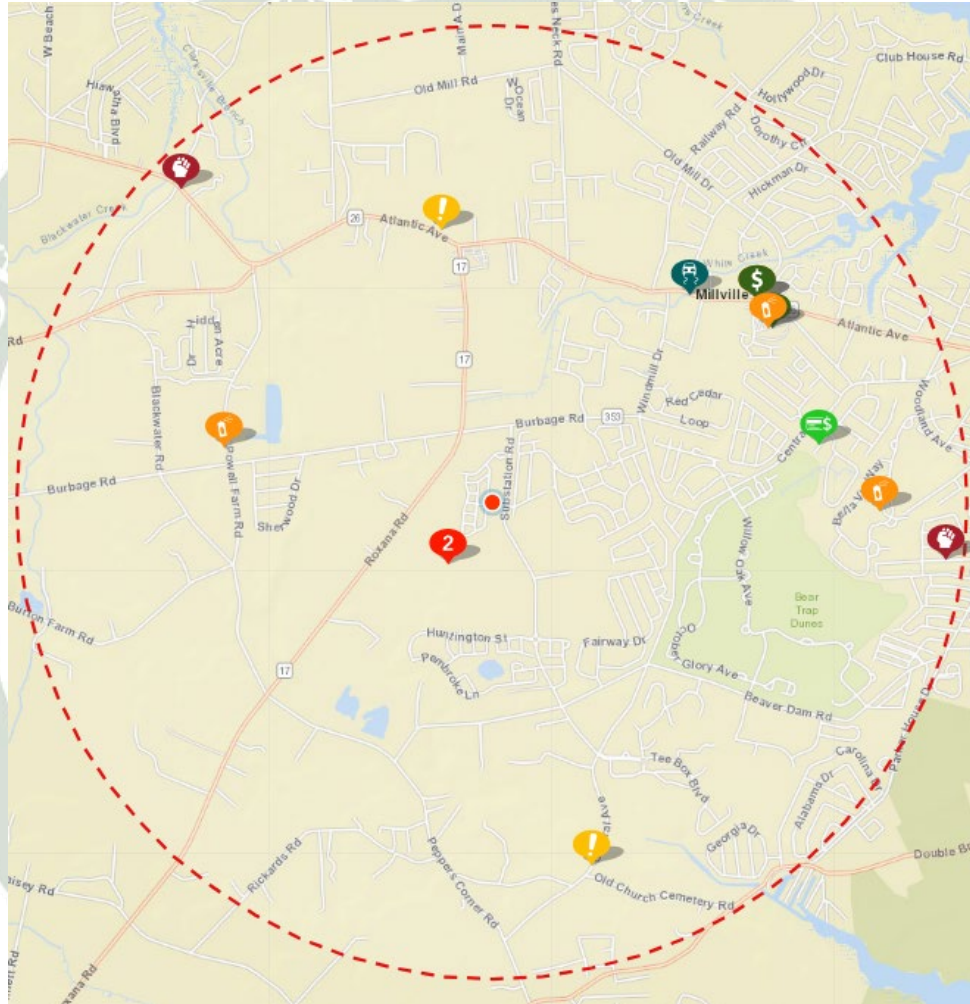

# Millville Reporting – October 2024

**Traffic Contact Totals for Millville Contract Policing Patrols**

*82 Total Traffic Stops; 22 Traffic Warnings and 66 Traffic Charges issued. 24 of the summonses issued were for Cell Phone violations. 1 fugitive apprehended during the month.*

# Millville Reporting – October 2024

Crime Mapping - [www.dsp.delaware.gov](http://www.dsp.delaware.gov)  
Public has access to this site for greater details if needed.

## Crime Categories

Type	Description	Incident #	Location
	DAMAGE/PRIVATE PROPERTY		38000 BLOCK TOWN CENTER DR
	DRIVING UNDER THE INFLUENCE		ON ATLANTIC AVENUE SR26 159.04 FEET EAST FROM CLUB HOUSE RO
	INTIMIDATION/RECKLESS ENDANGER/TERRORISTIC THREAT/HARASSMENT/OTHER ASSAULTS/NON-AGGRAVATED		37500 BLOCK W BIRCH ST
	INTIMIDATION/RECKLESS ENDANGER/TERRORISTIC THREAT/HARASSMENT/OTHER ASSAULTS/NON-AGGRAVATED		34100 BLOCK SE VINES CREEK RD
	DISORDERLY CONDUCT/UNRELATED TO LIQUOR		34900 BLOCK ATLANTIC AVE
	DAMAGE/PRIVATE PROPERTY		32300 BLOCK POWELL FARM RD
	DAMAGE/PRIVATE PROPERTY		32800 BLOCK VENEZIA WAY
	LARCENY/SHOPLIFTING		38000 BLOCK E TOWN CENTER DR
	DAMAGE/PRIVATE PROPERTY		38000 BLOCK E TOWN CENTER DR
	LARCENY/FROM ALL OTHER YARDS		23500 BLOCK BARNWOOD DR
	LARCENY/FROM ALL OTHER YARDS		23500 BLOCK BONFIRE WAY
	LARCENY/SHOPLIFTING		TOWN CENTER DR
	HARASSING COMMUNICATION/PHONE/WIRE/MAIL ONLY		34400 BLOCK NE CENTRAL AVE
	FRAUD/FALSE STATEMENT		32800 BLOCK SW LATHBURY CT