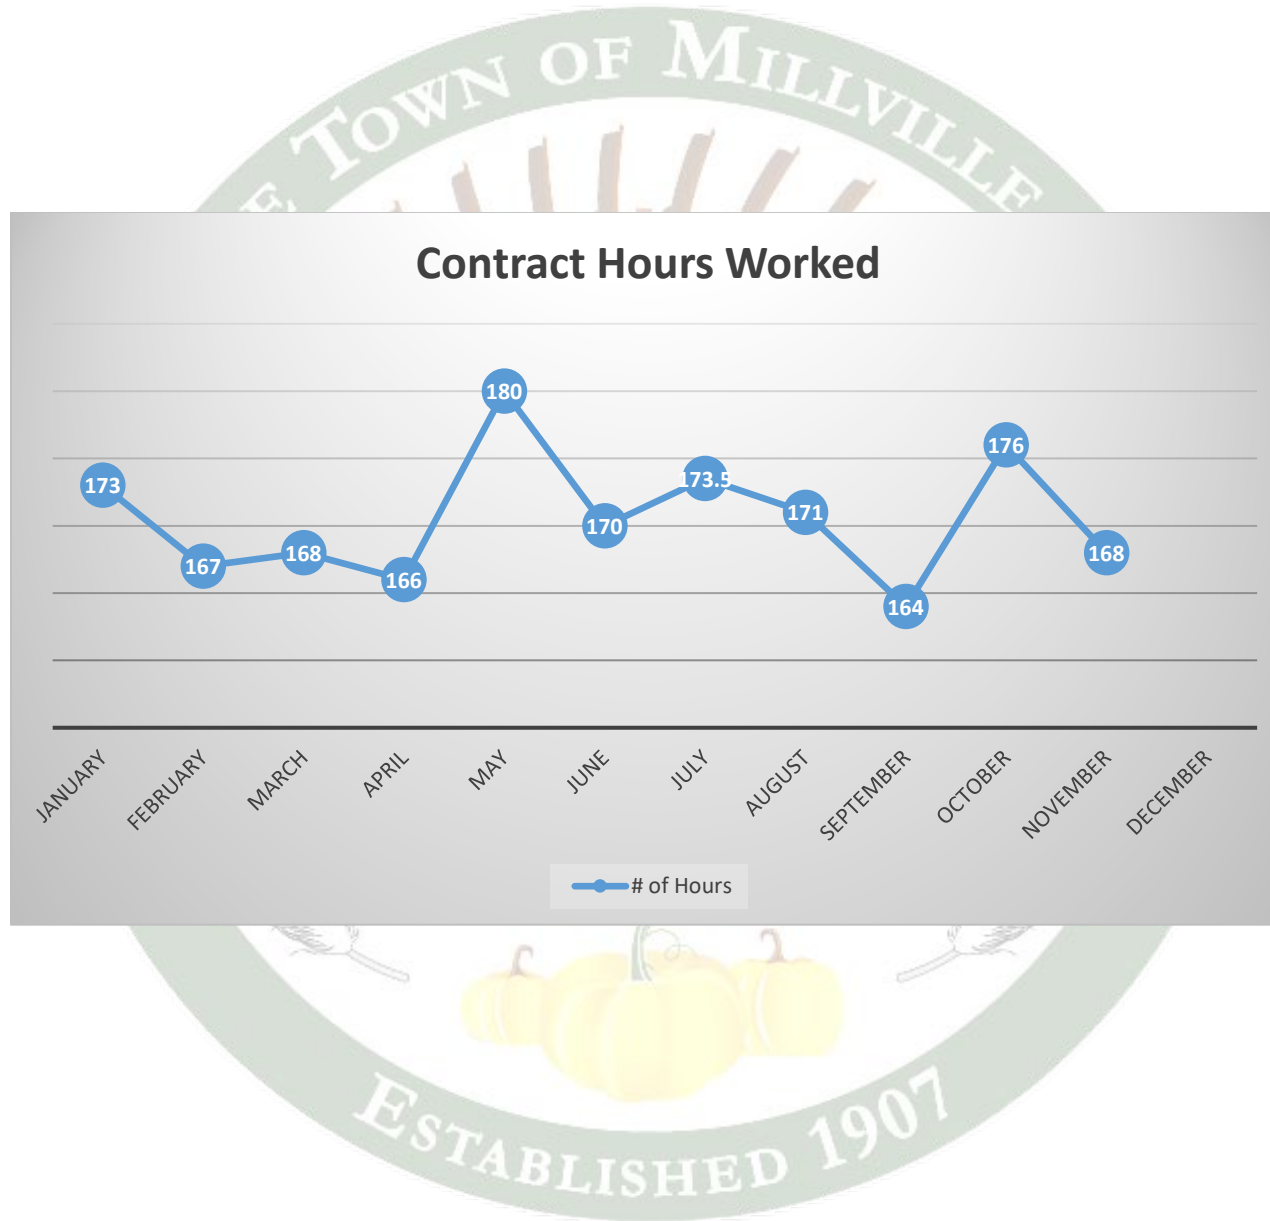

Millville Reporting – November 2024

Traffic Contact Totals for Millville Contract Policing Patrols

90 Total Traffic Stops; 23 Traffic Warnings and 88 Traffic Charges issued. 41 of the summonses issued were for Cell Phone violations. 1 fugitive apprehended during the month. An additional 3.5 hours of patrol recorded not paid for by the Town of Millville.

Millville Reporting – November 2024

Millville Reporting – November 2024

Millville Reporting – November 2024

Crime Mapping - www.dsp.delaware.gov
Public has access to this site for greater details if needed.

Millville Reporting – November 2024

Crime Categories

Type	Description	Incident #	Location
	FRAUD/ILLEGAL USE OF CREDIT CARDS		31700 BLOCK MILL RUN DR
	FRAUD/ILLEGAL USE OF CREDIT CARDS		38100 BLOCK WINDSOR PARK DR
	AGGRAVATED ASSAULT/NON-FAMILY FIREARM		37500 BLOCK W BOSCAJE LA
	DAMAGE/PRIVATE PROPERTY		WHITES NECK S RD & OLD MILL RD
	THEFT/FALSE PRETENSE OR PROMISE		32000 BLOCK NW SAND BANK LA
	LARCENY/FROM VEHICLE/NOT ATTACHED		POWELL FARM S RD & BLACKWATER RD
	OFFENSIVE TOUCHING/OTHER ASSAULTS/NON-AGGRAVATED		39600 BLOCK E WILLET RD
	INTIMIDATION/RECKLESS ENDANGER/TERRORISTIC THREAT/HARASSMENT/OTHER ASSAULTS/NON-AGGRAVATED		34100 BLOCK SE VINES CREEK RD
	LARCENY/FROM BUILDING		34900 BLOCK ATLANTIC AVE
	LARCENY/FROM VEHICLE/NOT ATTACHED		33900 BLOCK ARDWELL RD

Millville Reporting – November 2024

Crime Dates

11-01-2024 to 11-30-2024 (30 Days)		10 Records
Agency	Date	
Delaware State Police	11-23-2024 1:53 PM	
Delaware State Police	11-22-2024 2:53 PM	
Delaware State Police	11-17-2024 1:13 PM	
Delaware State Police	11-15-2024 10:24 AM	
Delaware State Police	11-15-2024 9:25 AM	
Delaware State Police	11-14-2024 10:26 AM	
Delaware State Police	11-8-2024 12:42 PM	
Delaware State Police	11-8-2024 6:45 AM	
Delaware State Police	11-6-2024 1:57 PM	
Delaware State Police	11-6-2024 12:55 PM	