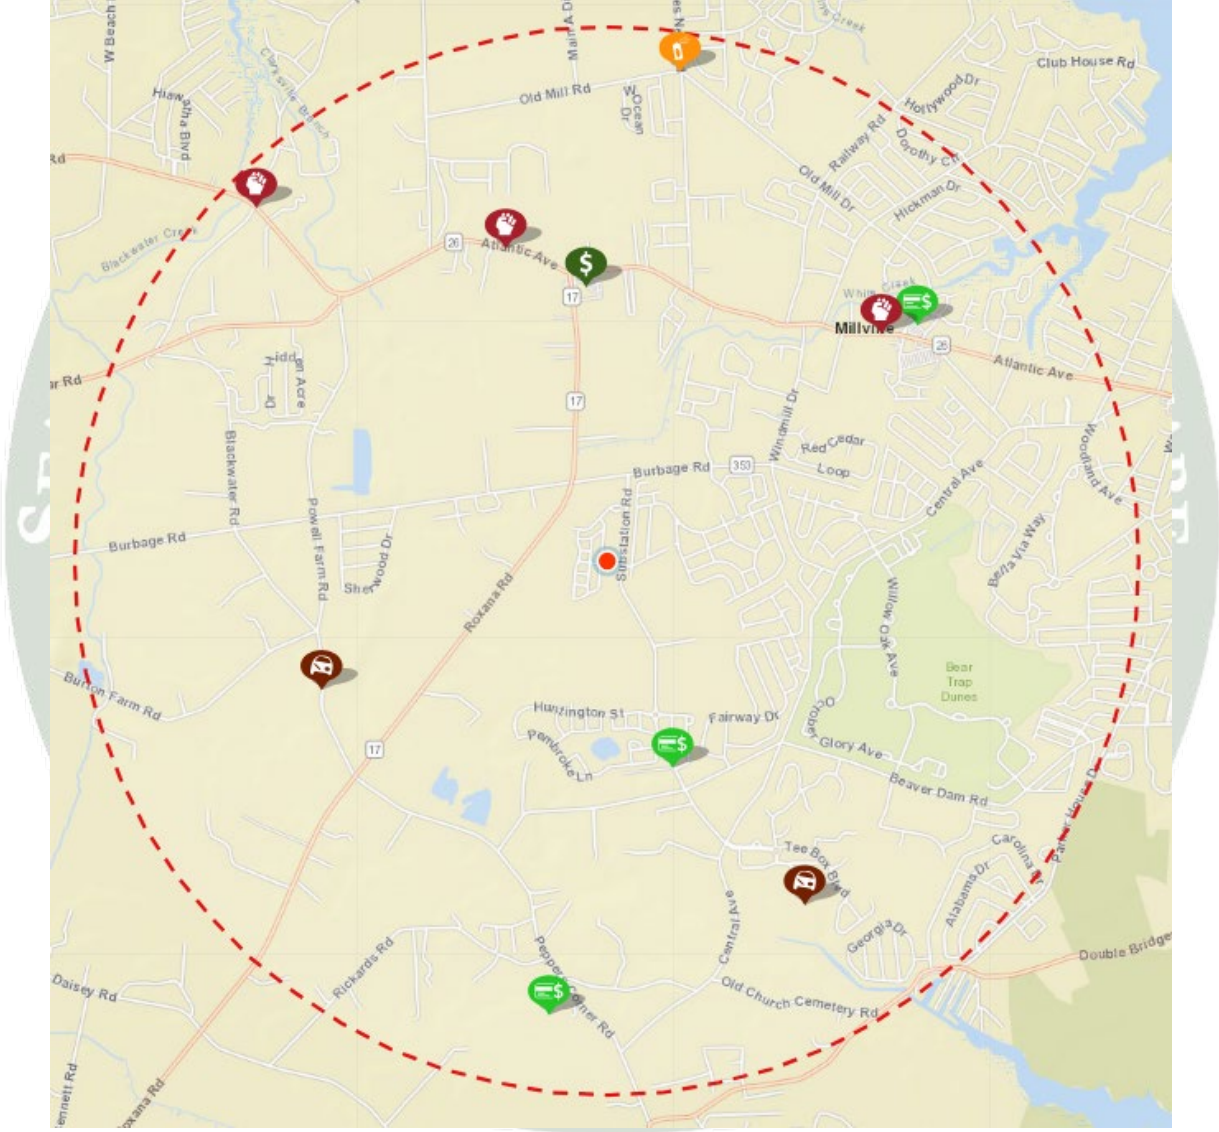

Millville Reporting – November 2024

Traffic Contact Totals for Millville Contract Policing Patrols

90 Total Traffic Stops; 23 Traffic Warnings and 88 Traffic Charges issued. 41 of the summonses issued were for Cell Phone violations. 1 fugitive apprehended during the month. An additional 3.5 hours of patrol recorded not paid for by the Town of Millville.

Millville Reporting – November 2024

Millville Reporting – November 2024

Millville Reporting – November 2024

Crime Mapping - www.dsp.delaware.gov
Public has access to this site for greater details if needed.

Millville Reporting – November 2024

Crime Categories

Type	Description	Incident #	Location
	FRAUD/ILLEGAL USE OF CREDIT CARDS		31700 BLOCK MILL RUN DR
	FRAUD/ILLEGAL USE OF CREDIT CARDS		38100 BLOCK WINDSOR PARK DR
	AGGRAVATED ASSAULT/NON-FAMILY FIREARM		37500 BLOCK W BOSCAJE LA
	DAMAGE/PRIVATE PROPERTY		WHITES NECK S RD & OLD MILL RD
	THEFT/FALSE PRETENSE OR PROMISE		32000 BLOCK NW SAND BANK LA
	LARCENY/FROM VEHICLE/NOT ATTACHED		POWELL FARM S RD & BLACKWATER RD
	OFFENSIVE TOUCHING/OTHER ASSAULTS/NON-AGGRAVATED		39600 BLOCK E WILLET RD
	INTIMIDATION/RECKLESS ENDANGER/TERRORISTIC THREAT/HARASSMENT/OTHER ASSAULTS/NON-AGGRAVATED		34100 BLOCK SE VINES CREEK RD
	LARCENY/FROM BUILDING		34900 BLOCK ATLANTIC AVE
	LARCENY/FROM VEHICLE/NOT ATTACHED		33900 BLOCK ARDWELL RD