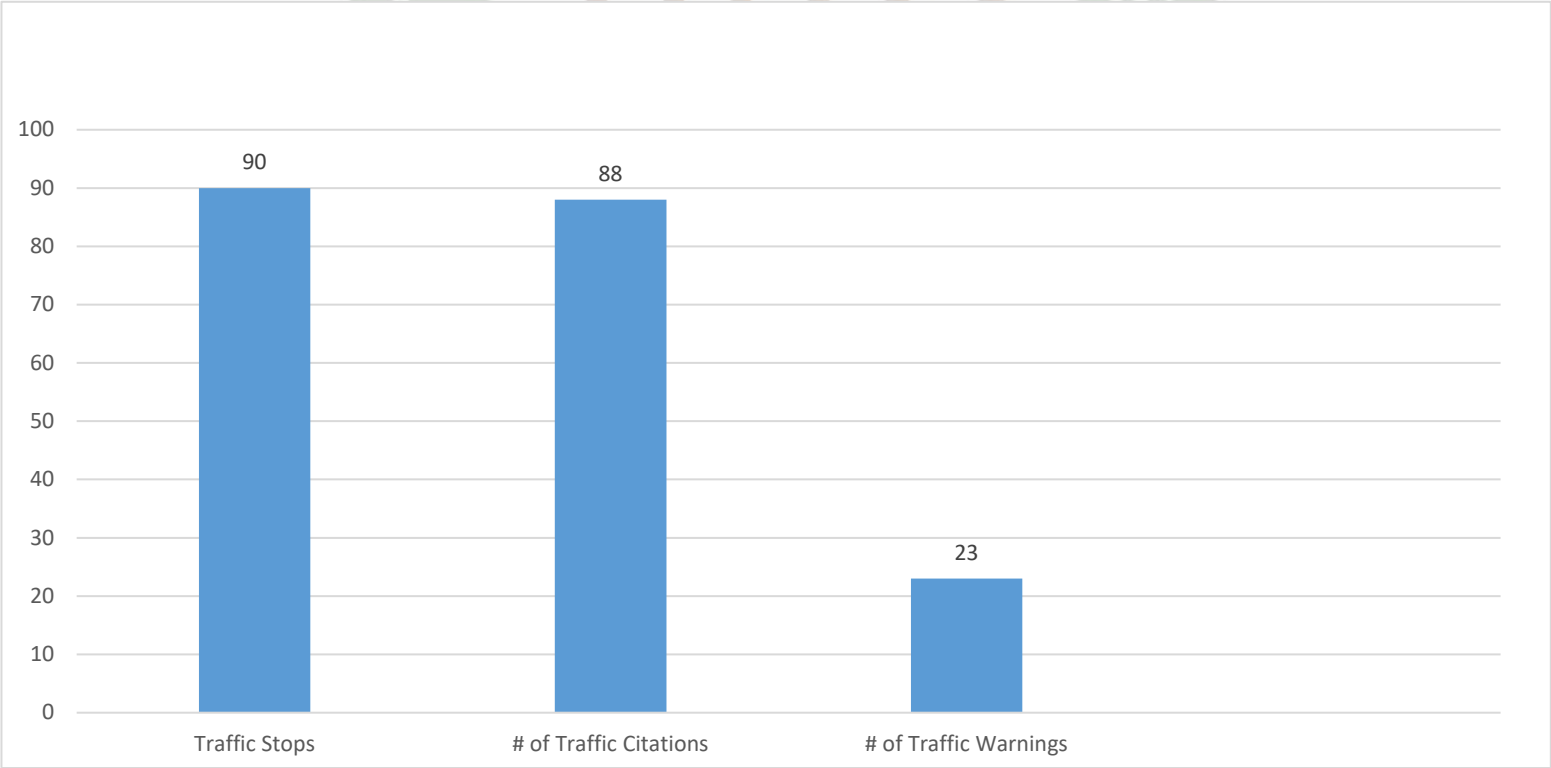

Millville Reporting – November 2024

Traffic Contact Totals for Millville Contract Policing Patrols

90 Total Traffic Stops; 23 Traffic Warnings and 88 Traffic Charges issued. 41 of the summonses issued were for Cell Phone violations. 1 fugitive apprehended during the month. An additional 3.5 hours of patrol recorded not paid for by the Town of Millville.

Millville Reporting – November 2024

Crime Categories

Type	Description	Incident #	Location
	FRAUD/ILLEGAL USE OF CREDIT CARDS		31700 BLOCK MILL RUN DR
	FRAUD/ILLEGAL USE OF CREDIT CARDS		38100 BLOCK WINDSOR PARK DR
	AGGRAVATED ASSAULT/NON-FAMILY FIREARM		37500 BLOCK W BOSCAJE LA
	DAMAGE/PRIVATE PROPERTY		WHITES NECK S RD & OLD MILL RD
	THEFT/FALSE PRETENSE OR PROMISE		32000 BLOCK NW SAND BANK LA
	LARCENY/FROM VEHICLE/NOT ATTACHED		POWELL FARM S RD & BLACKWATER RD
	OFFENSIVE TOUCHING/OTHER ASSAULTS/NON-AGGRAVATED		39600 BLOCK E WILLET RD
	INTIMIDATION/RECKLESS ENDANGER/TERRORISTIC THREAT/HARASSMENT/OTHER ASSAULTS/NON-AGGRAVATED		34100 BLOCK SE VINES CREEK RD
	LARCENY/FROM BUILDING		34900 BLOCK ATLANTIC AVE
	LARCENY/FROM VEHICLE/NOT ATTACHED		33900 BLOCK ARDWELL RD