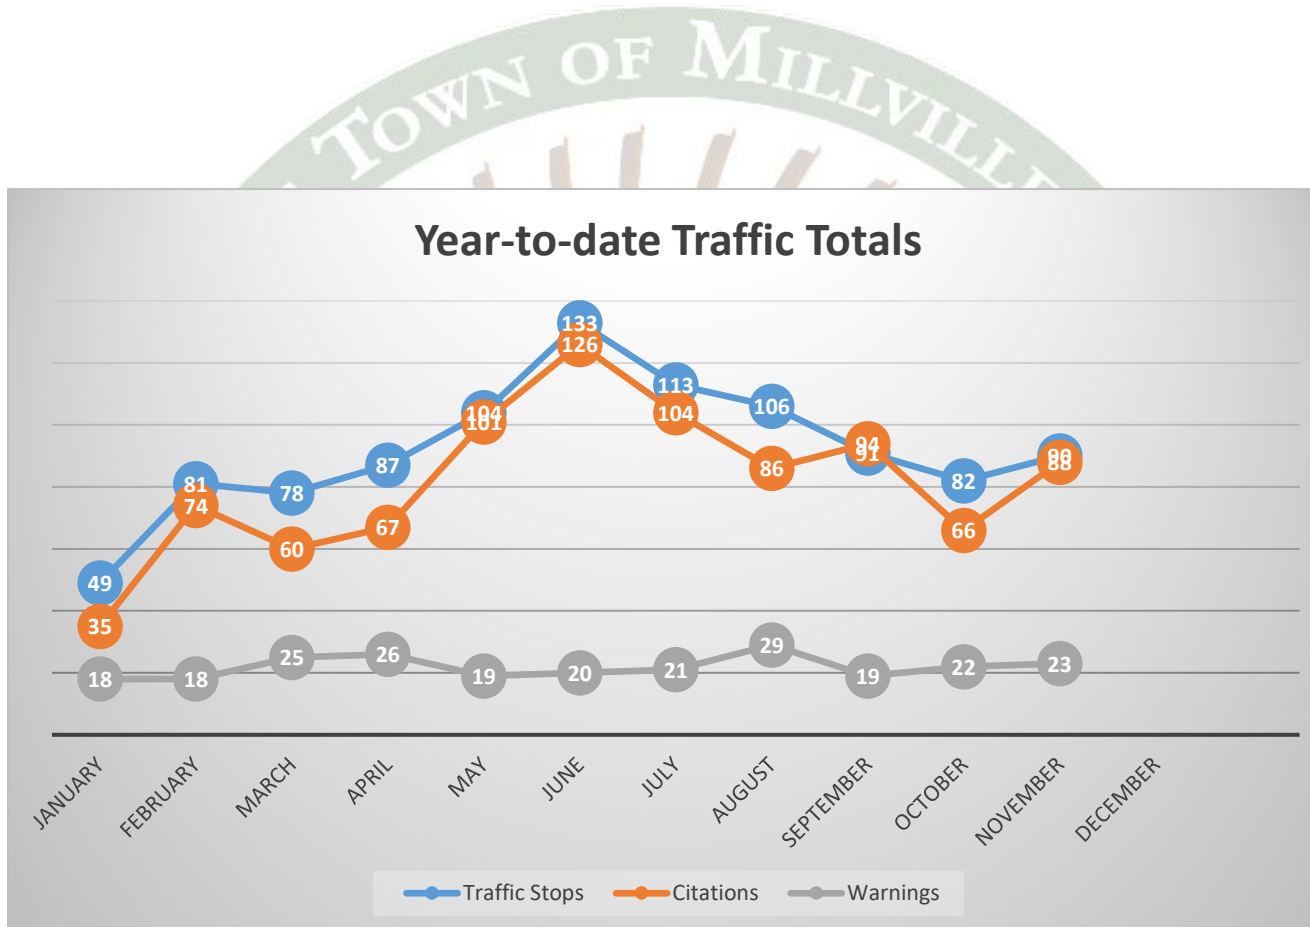

Millville Reporting – November 2024

Traffic Contact Totals for Millville Contract Policing Patrols

90 Total Traffic Stops; 23 Traffic Warnings and 88 Traffic Charges issued. 41 of the summonses issued were for Cell Phone violations. 1 fugitive apprehended during the month. An additional 3.5 hours of patrol recorded not paid for by the Town of Millville.

Millville Reporting – November 2024

Millville Reporting – November 2024

Millville Reporting – November 2024

Crime Mapping - www.dsp.delaware.gov
Public has access to this site for greater details if needed.

Millville Reporting – November 2024

Crime Categories

Type	Description	Incident #	Location
	FRAUD/ILLEGAL USE OF CREDIT CARDS		31700 BLOCK MILL RUN DR
	FRAUD/ILLEGAL USE OF CREDIT CARDS		38100 BLOCK WINDSOR PARK DR
	AGGRAVATED ASSAULT/NON-FAMILY FIREARM		37500 BLOCK W BOSCAJE LA
	DAMAGE/PRIVATE PROPERTY		WHITES NECK S RD & OLD MILL RD
	THEFT/FALSE PRETENSE OR PROMISE		32000 BLOCK NW SAND BANK LA
	LARCENY/FROM VEHICLE/NOT ATTACHED		POWELL FARM S RD & BLACKWATER RD
	OFFENSIVE TOUCHING/OTHER ASSAULTS/NON-AGGRAVATED		39600 BLOCK E WILLET RD
	INTIMIDATION/RECKLESS ENDANGER/TERRORISTIC THREAT/HARASSMENT/OTHER ASSAULTS/NON-AGGRAVATED		34100 BLOCK SE VINES CREEK RD
	LARCENY/FROM BUILDING		34900 BLOCK ATLANTIC AVE
	LARCENY/FROM VEHICLE/NOT ATTACHED		33900 BLOCK ARDWELL RD

Millville Reporting – November 2024

Crime Dates

11-01-2024 to 11-30-2024 (30 Days)		10 Records
Agency	Date	
Delaware State Police	11-23-2024 1:53 PM	
Delaware State Police	11-22-2024 2:53 PM	
Delaware State Police	11-17-2024 1:13 PM	
Delaware State Police	11-15-2024 10:24 AM	
Delaware State Police	11-15-2024 9:25 AM	
Delaware State Police	11-14-2024 10:26 AM	
Delaware State Police	11-8-2024 12:42 PM	
Delaware State Police	11-8-2024 6:45 AM	
Delaware State Police	11-6-2024 1:57 PM	
Delaware State Police	11-6-2024 12:55 PM	