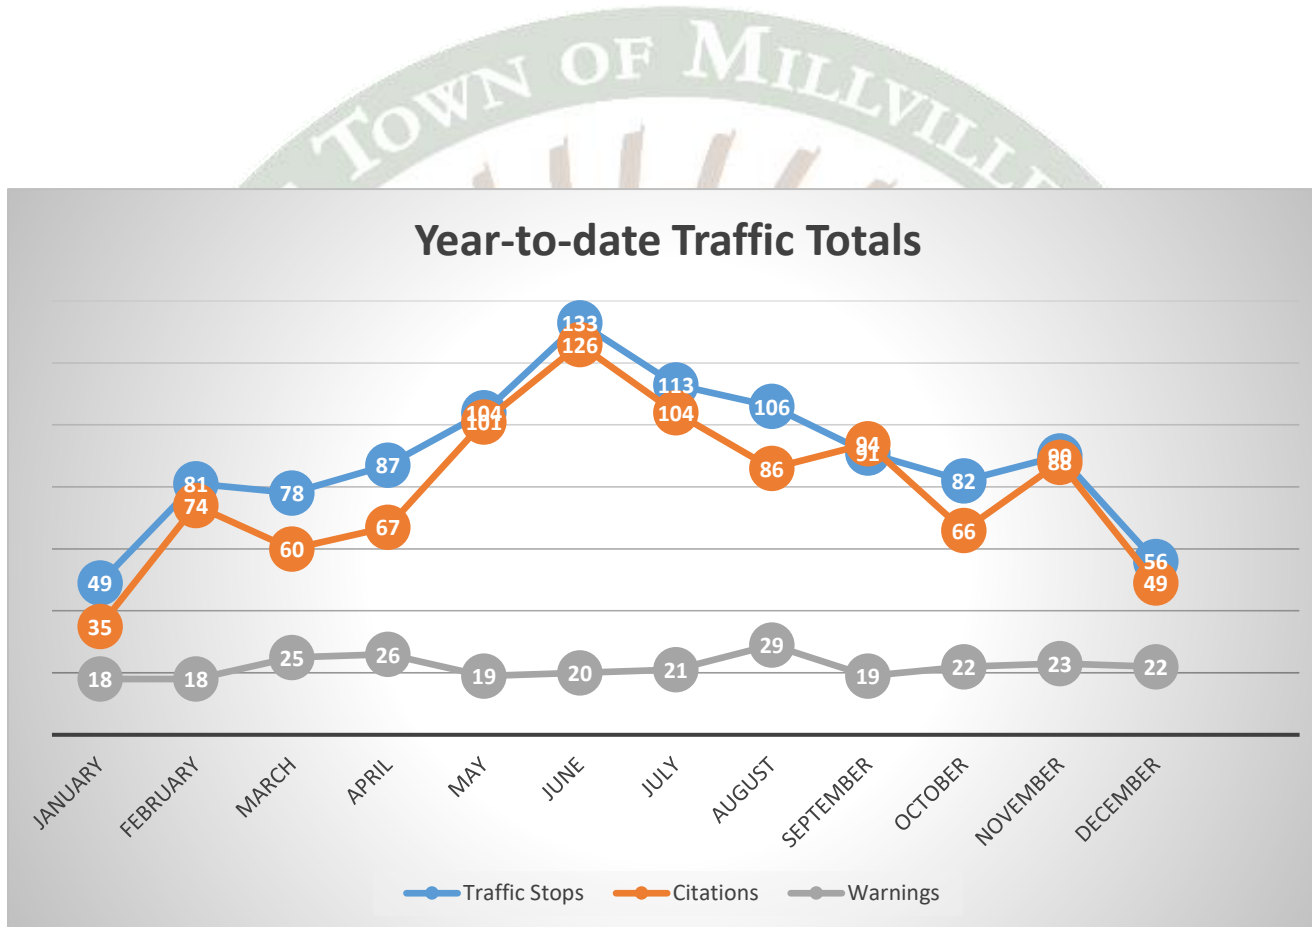

Millville Reporting – December 2024

Traffic Contact Totals for Millville Contract Policing Patrols

56 Total Traffic Stops; 22 Traffic Warnings and 49 Traffic Charges issued. 17 of the summonses issued were for Cell Phone violations. Proactive traffic enforcement led to the apprehension of a fugitive wanted by Millsboro Police Department.

Millville Reporting – December 2024

Millville Reporting – December 2024

Millville Reporting – December 2024

Crime Mapping - www.dsp.delaware.gov

Public has access to this site for greater details if needed.

Millville Reporting – December 2024

Crime Categories

Type	Description	Incident #	Location
	DAMAGE/PRIVATE PROPERTY		19000 BLOCK HOLTS LA
	HOME REPAIR/SERVICE FRAUD		33000 BLOCK DEER TRL
	DRIVING UNDER THE INFLUENCE/LIQUOR		ON IRONS LANE 18.02 FEET SOUTH FROM OLD MILL ROAD 0.97 MI
	INTIMIDATION/RECKLESS ENDANGER/TERRORISTIC THREAT/HARASSMENT/OTHER ASSAULTS/NON-AGGRAVATED		33500 BLOCK W WATER MILL LA
	DRIVING UNDER THE INFLUENCE		ON POWELL FARM ROAD 53.27 FEET NORTH FROM OMAR ROAD 0.90
	LARCENY/SHOPLIFTING		34900 BLOCK W ATLANTIC AVE
	LARCENY/SHOPLIFTING		34900 BLOCK W ATLANTIC AVE
	LARCENY/FROM BUILDING		35400 BLOCK E ATLANTIC AVE
	THEFT/FALSE PRETENSE OR PROMISE		34900 BLOCK W ATLANTIC AVE
	LARCENY/SHOPLIFTING		34900 BLOCK W ATLANTIC AVE

Millville Reporting – December 2024

Crime Dates

12-01-2024 to 12-31-2024 (31 Days)		10 Records
Agency	Date	
Delaware State Police	12-28-2024 9:41 AM	
Delaware State Police	12-23-2024 9:57 AM	
Delaware State Police	12-21-2024 4:53 AM	
Delaware State Police	12-16-2024 11:22 AM	
Delaware State Police	12-16-2024 5:17 AM	
Delaware State Police	12-9-2024 3:06 PM	
Delaware State Police	12-8-2024 7:55 AM	
Delaware State Police	12-8-2024 4:56 PM	
Delaware State Police	12-5-2024 12:55 PM	
Delaware State Police	12-1-2024 9:36 AM	