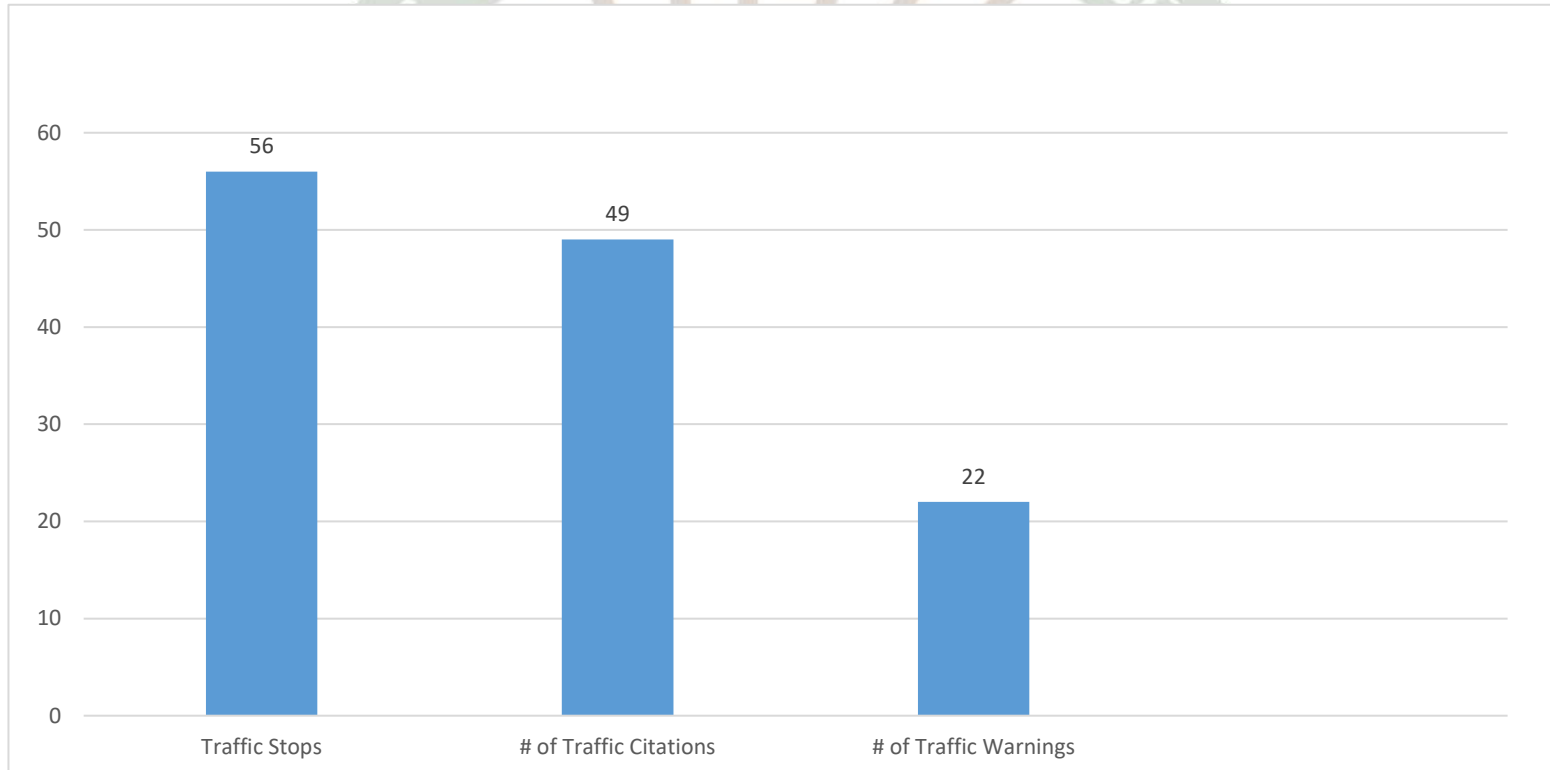

Millville Reporting – December 2024

Traffic Contact Totals for Millville Contract Policing Patrols

56 Total Traffic Stops; 22 Traffic Warnings and 49 Traffic Charges issued. 17 of the summonses issued were for Cell Phone violations. Proactive traffic enforcement led to the apprehension of a fugitive wanted by Millsboro Police Department.

Millville Reporting – December 2024

Crime Categories

Type	Description	Incident #	Location
	DAMAGE/PRIVATE PROPERTY		19000 BLOCK HOLTS LA
	HOME REPAIR/SERVICE FRAUD		33000 BLOCK DEER TRL
	DRIVING UNDER THE INFLUENCE/LIQUOR		ON IRONS LANE 18.02 FEET SOUTH FROM OLD MILL ROAD 0.97 MI
	INTIMIDATION/RECKLESS ENDANGER/TERRORISTIC THREAT/HARASSMENT/OTHER ASSAULTS/NON-AGGRAVATED		33500 BLOCK W WATER MILL LA
	DRIVING UNDER THE INFLUENCE		ON POWELL FARM ROAD 53.27 FEET NORTH FROM OMAR ROAD 0.90
	LARCENY/SHOPLIFTING		34900 BLOCK W ATLANTIC AVE
	LARCENY/SHOPLIFTING		34900 BLOCK W ATLANTIC AVE
	LARCENY/FROM BUILDING		35400 BLOCK E ATLANTIC AVE
	THEFT/FALSE PRETENSE OR PROMISE		34900 BLOCK W ATLANTIC AVE
	LARCENY/SHOPLIFTING		34900 BLOCK W ATLANTIC AVE