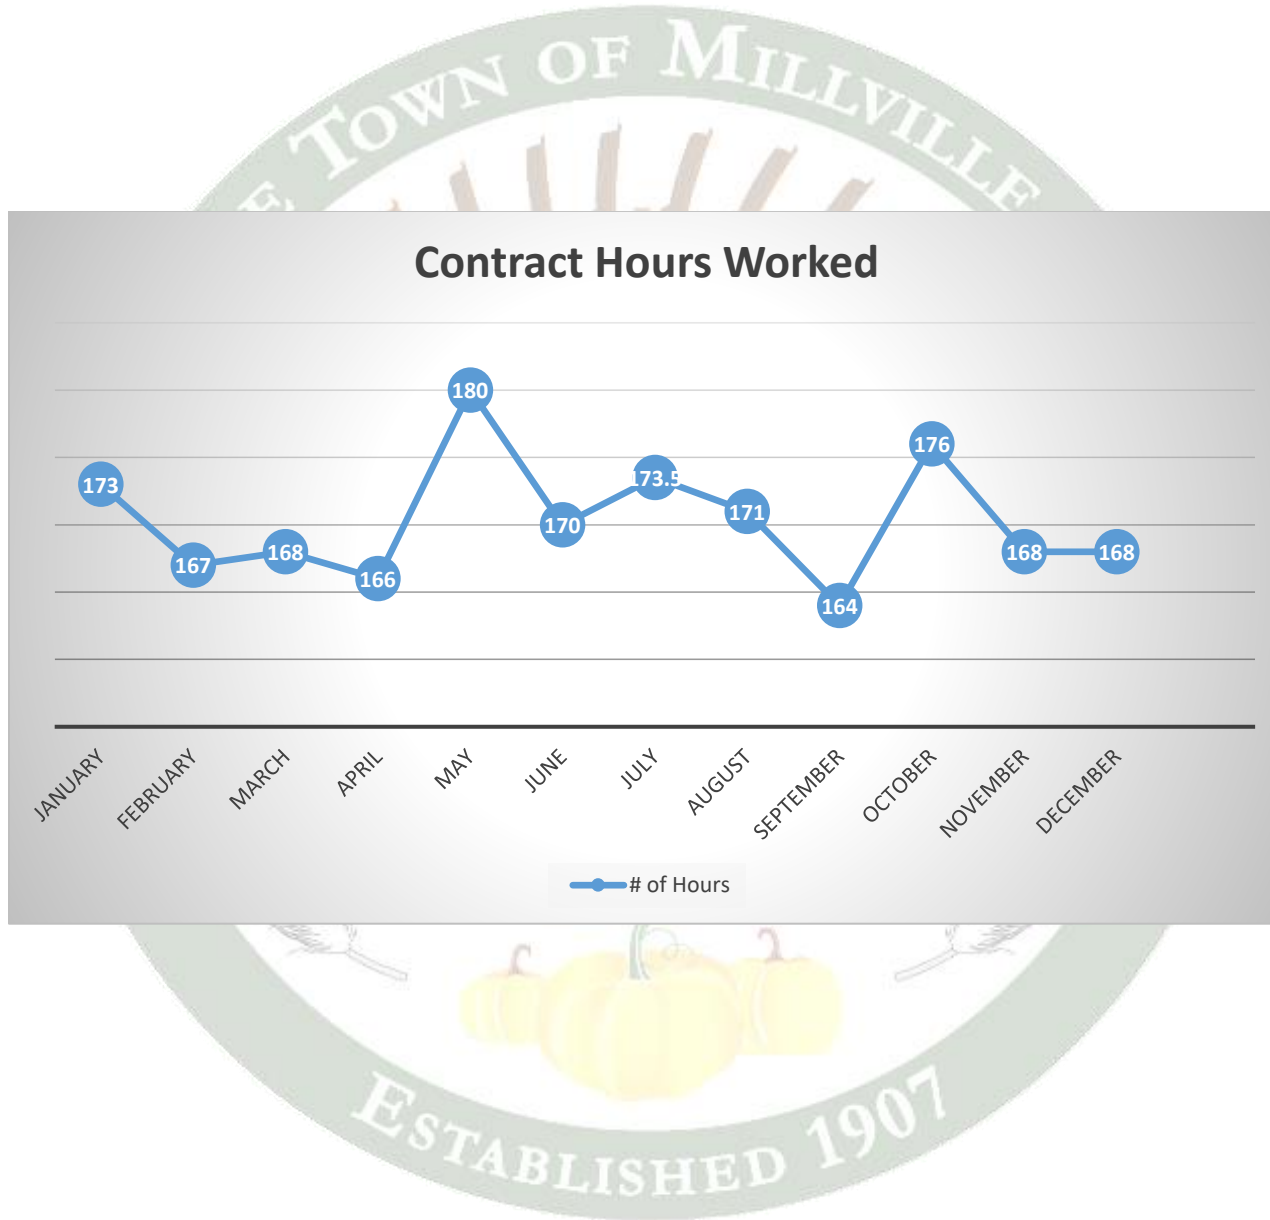

Millville Reporting – December 2024

Traffic Contact Totals for Millville Contract Policing Patrols

56 Total Traffic Stops; 22 Traffic Warnings and 49 Traffic Charges issued. 17 of the summonses issued were for Cell Phone violations. Proactive traffic enforcement led to the apprehension of a fugitive wanted by Millsboro Police Department.

Millville Reporting – December 2024

Millville Reporting – December 2024

Millville Reporting – December 2024

Crime Mapping - www.dsp.delaware.gov

Public has access to this site for greater details if needed.

Millville Reporting – December 2024

Crime Categories

Type	Description	Incident #	Location
	DAMAGE/PRIVATE PROPERTY		19000 BLOCK HOLTS LA
	HOME REPAIR/SERVICE FRAUD		33000 BLOCK DEER TRL
	DRIVING UNDER THE INFLUENCE/LIQUOR		ON IRONS LANE 18.02 FEET SOUTH FROM OLD MILL ROAD 0.97 MI
	INTIMIDATION/RECKLESS ENDANGER/TERRORISTIC THREAT/HARASSMENT/OTHER ASSAULTS/NON-AGGRAVATED		33500 BLOCK W WATER MILL LA
	DRIVING UNDER THE INFLUENCE		ON POWELL FARM ROAD 53.27 FEET NORTH FROM OMAR ROAD 0.90
	LARCENY/SHOPLIFTING		34900 BLOCK W ATLANTIC AVE
	LARCENY/SHOPLIFTING		34900 BLOCK W ATLANTIC AVE
	LARCENY/FROM BUILDING		35400 BLOCK E ATLANTIC AVE
	THEFT/FALSE PRETENSE OR PROMISE		34900 BLOCK W ATLANTIC AVE
	LARCENY/SHOPLIFTING		34900 BLOCK W ATLANTIC AVE

Millville Reporting – December 2024

Crime Dates

12-01-2024 to 12-31-2024 (31 Days)		10 Records
Agency	Date	
Delaware State Police	12-28-2024 9:41 AM	
Delaware State Police	12-23-2024 9:57 AM	
Delaware State Police	12-21-2024 4:53 AM	
Delaware State Police	12-16-2024 11:22 AM	
Delaware State Police	12-16-2024 5:17 AM	
Delaware State Police	12-9-2024 3:06 PM	
Delaware State Police	12-8-2024 7:55 AM	
Delaware State Police	12-8-2024 4:56 PM	
Delaware State Police	12-5-2024 12:55 PM	
Delaware State Police	12-1-2024 9:36 AM	