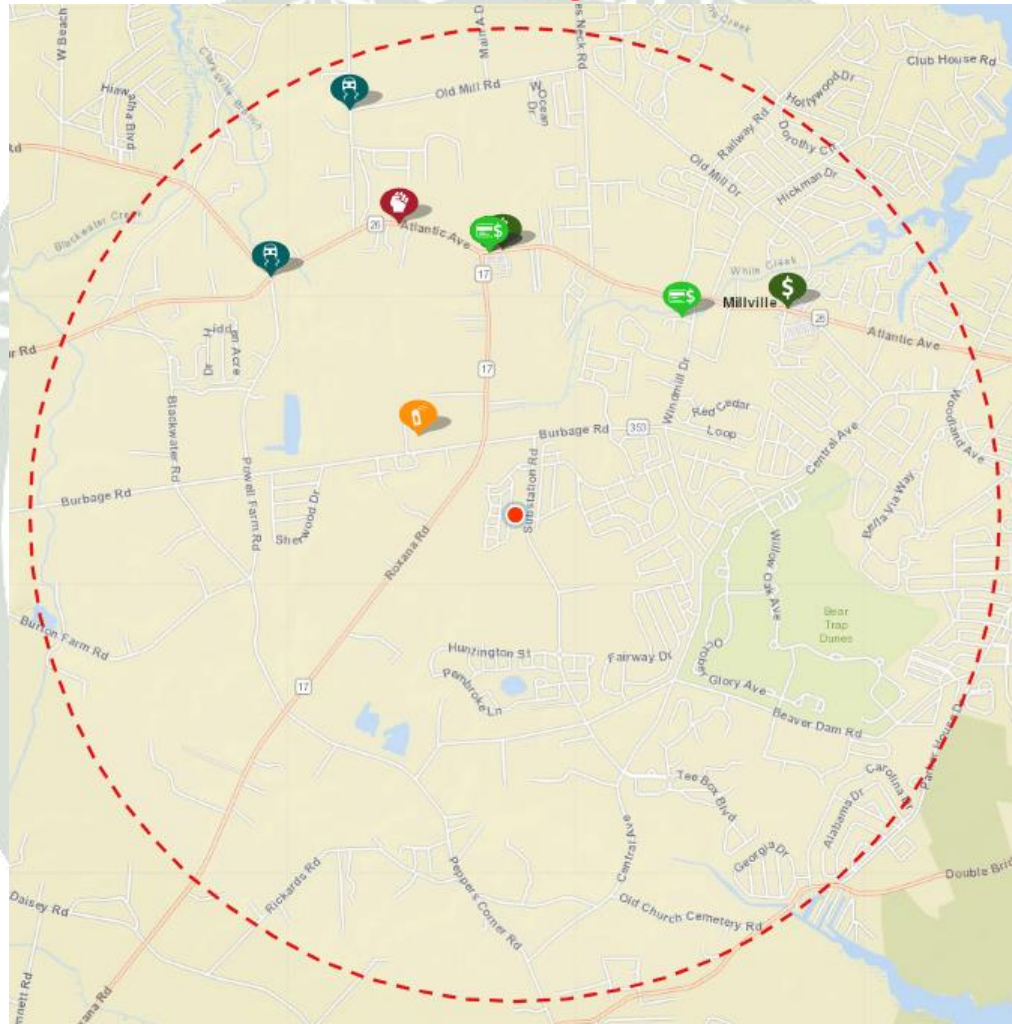

Millville Reporting – December 2024

Traffic Contact Totals for Millville Contract Policing Patrols

56 Total Traffic Stops; 22 Traffic Warnings and 49 Traffic Charges issued. 17 of the summonses issued were for Cell Phone violations. Proactive traffic enforcement led to the apprehension of a fugitive wanted by Millsboro Police Department.

Millville Reporting – December 2024

Millville Reporting – December 2024

Millville Reporting – December 2024

Crime Mapping - www.dsp.delaware.gov

Public has access to this site for greater details if needed.

Millville Reporting – December 2024

Crime Categories

Type	Description	Incident #	Location
	DAMAGE/PRIVATE PROPERTY		19000 BLOCK HOLTS LA
	HOME REPAIR/SERVICE FRAUD		33000 BLOCK DEER TRL
	DRIVING UNDER THE INFLUENCE/LIQUOR		ON IRONS LANE 18.02 FEET SOUTH FROM OLD MILL ROAD 0.97 MI
	INTIMIDATION/RECKLESS ENDANGER/TERRORISTIC THREAT/HARASSMENT/OTHER ASSAULTS/NON-AGGRAVATED		33500 BLOCK W WATER MILL LA
	DRIVING UNDER THE INFLUENCE		ON POWELL FARM ROAD 53.27 FEET NORTH FROM OMAR ROAD 0.90
	LARCENY/SHOPLIFTING		34900 BLOCK W ATLANTIC AVE
	LARCENY/SHOPLIFTING		34900 BLOCK W ATLANTIC AVE
	LARCENY/FROM BUILDING		35400 BLOCK E ATLANTIC AVE
	THEFT/FALSE PRETENSE OR PROMISE		34900 BLOCK W ATLANTIC AVE
	LARCENY/SHOPLIFTING		34900 BLOCK W ATLANTIC AVE