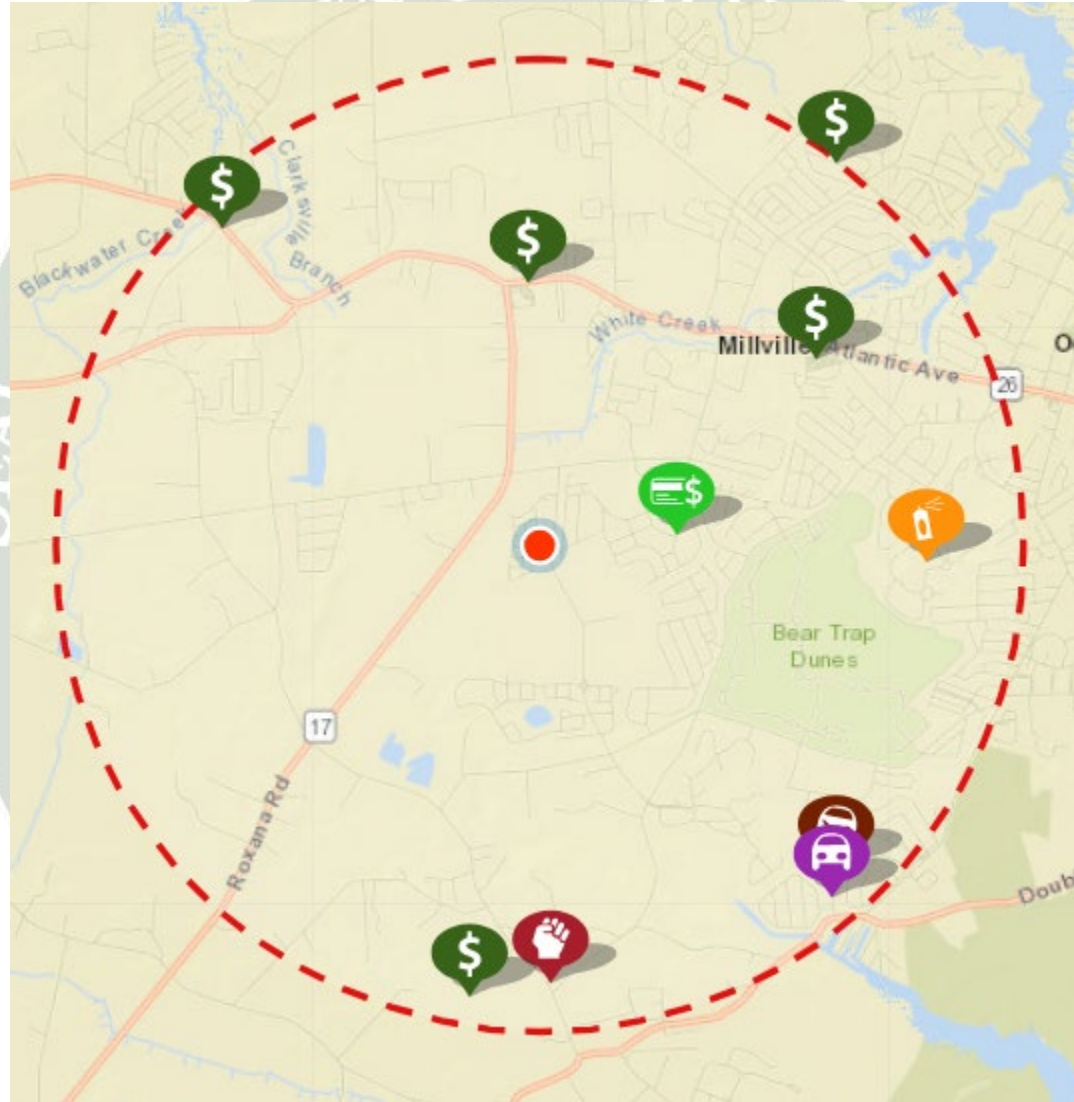

Millville Reporting – January 2025

Crime Mapping - www.dsp.delaware.gov

Public has access to this site for greater details if needed.