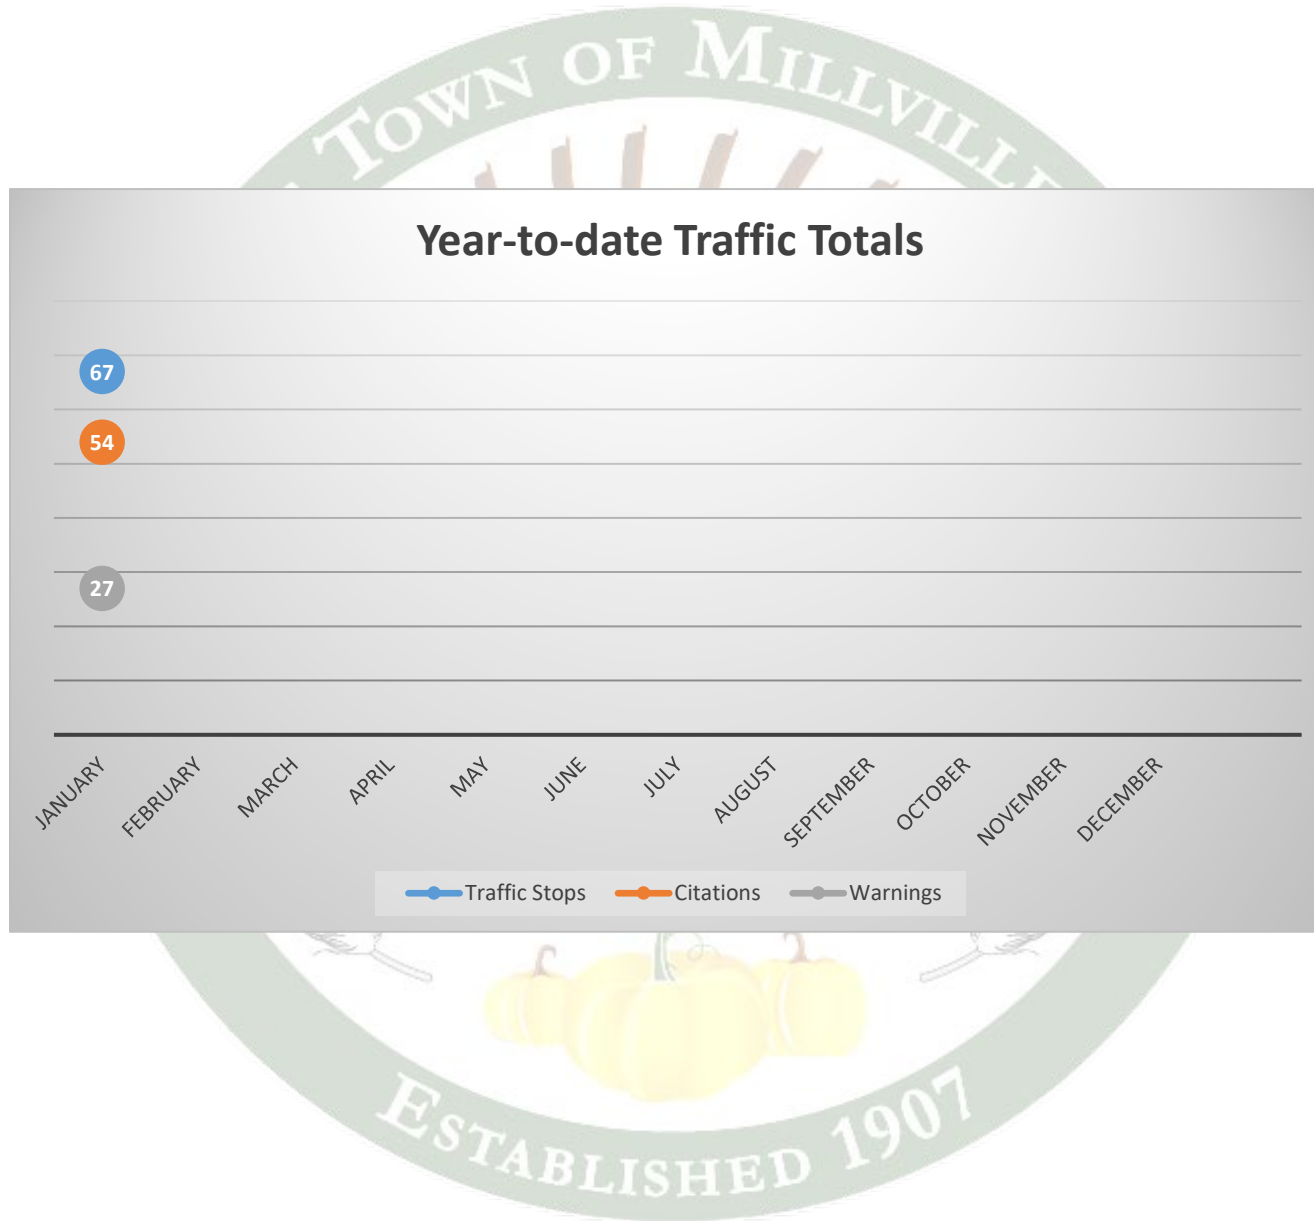

Millville Reporting – January 2025

Traffic Contact Totals for Millville Contract Policing Patrols

67 Total Traffic Stops; 27 Traffic Warnings and 54 Traffic Charges issued. 21 of the summonses issued were for Cell Phone violations.

Millville Reporting – January 2025

Millville Reporting – January 2025

Millville Reporting – January 2025

Crime Mapping - www.dsp.delaware.gov

Public has access to this site for greater details if needed.

Millville Reporting – January 2025

Crime Categories

Type	Description	Incident #	Location
\$	LARCENY/SHOPLIFTING		38000 BLOCK TOWN CENTER DR
\$	LARCENY/FROM BUILDING		35000 BLOCK BIG BEN CT
🔥	DAMAGE/BUSINESS PROPERTY		33000 BLOCK MARBELLA WAY
👊	OFFENSIVE TOUCHING/OTHER ASSAULTS/NON-AGGRAVATED		34600 BLOCK PEPPERS CORNER RD
\$	LARCENY/FROM ALL OTHER YARDS		000 BLOCK NW DAVID RD
🚗	VEHICLE THEFT LOCALLY STOLEN-LOCALLY RECOVER		37000 BLOCK CAROLINA DR
🚗	LARCENY/FROM VEHICLE/NOT ATTACHED		37000 BLOCK N CAROLINA DR
💰	FRAUD/FREE TEXT		38600 BLOCK LONGS CHAPEL LA
\$	LARCENY/SHOPLIFTING		39900 BLOCK W ATLANTIC AVE
\$	LARCENY/FROM ALL OTHER YARDS		34100 BLOCK VINES CREEK RD

Millville Reporting – January 2025

Crime Dates

01-01-2025 to 01-31-2025 (31 Days)		10 Records
	Agency	Date
	Delaware State Police	1-28-2025 6:26 PM
	Delaware State Police	1-22-2025 2:04 PM
	Delaware State Police	1-16-2025 10:28 AM
	Delaware State Police	1-12-2025 7:34 PM
	Delaware State Police	1-12-2025 6:43 PM
	Delaware State Police	1-12-2025 4:43 PM
	Delaware State Police	1-11-2025 7:52 AM
	Delaware State Police	1-10-2025 11:28 AM
	Delaware State Police	1-9-2025 10:49 AM
	Delaware State Police	1-2-2025 7:39 AM