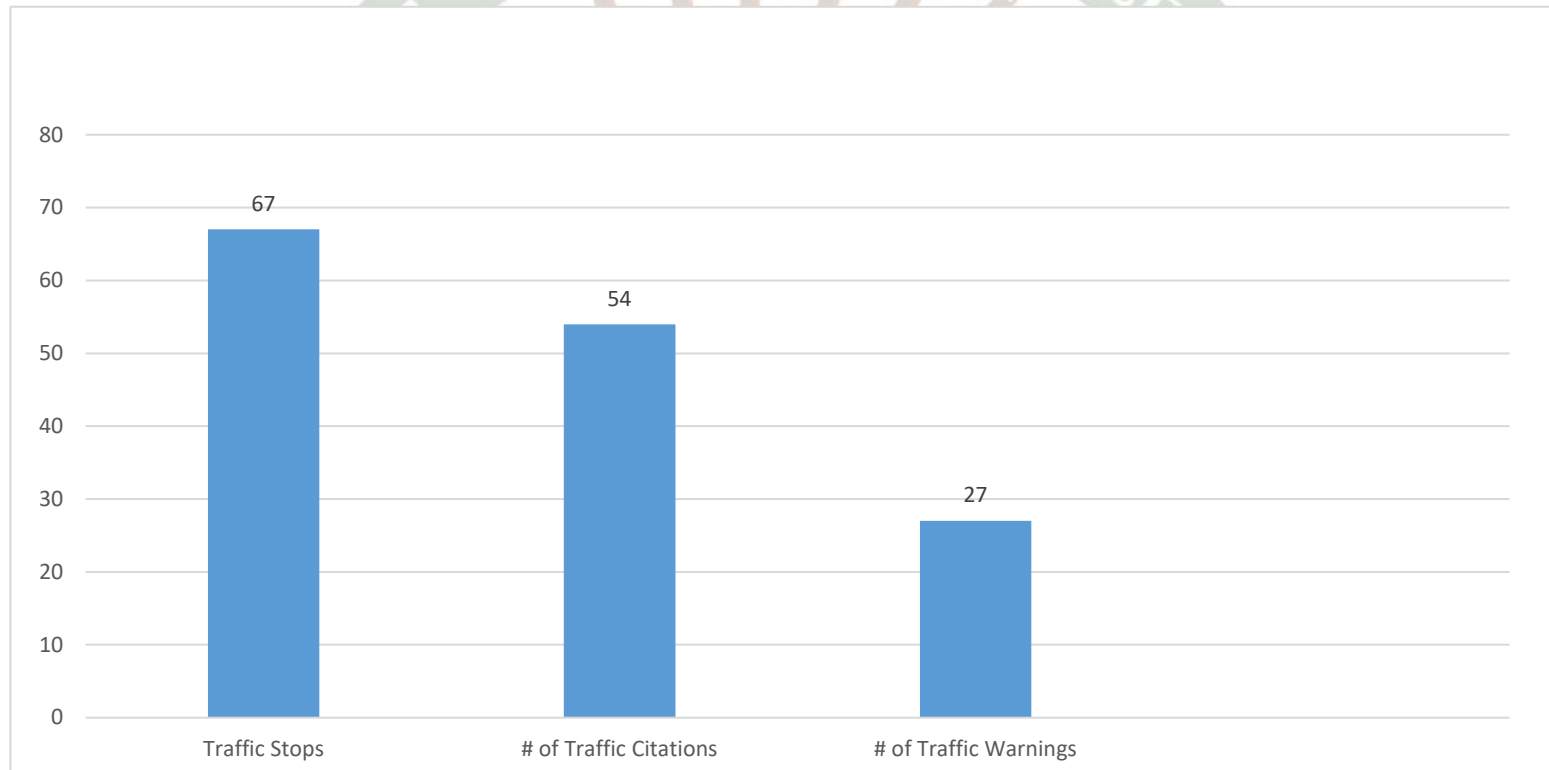

Millville Reporting – January 2025

Traffic Contact Totals for Millville Contract Policing Patrols

67 Total Traffic Stops; 27 Traffic Warnings and 54 Traffic Charges issued. 21 of the summonses issued were for Cell Phone violations.

Crime Categories

Type	Description	Incident #	Location
\$	LARCENY/SHOPLIFTING		38000 BLOCK TOWN CENTER DR
\$	LARCENY/FROM BUILDING		35000 BLOCK BIG BEN CT
🔥	DAMAGE/BUSINESS PROPERTY		33000 BLOCK MARBELLA WAY
👊	OFFENSIVE TOUCHING/OTHER ASSAULTS/NON-AGGRAVATED		34600 BLOCK PEPPERS CORNER RD
\$	LARCENY/FROM ALL OTHER YARDS		000 BLOCK NW DAVID RD
🚗	VEHICLE THEFT LOCALLY STOLEN-LOCALLY RECOVER		37000 BLOCK CAROLINA DR
🚗	LARCENY/FROM VEHICLE/NOT ATTACHED		37000 BLOCK N CAROLINA DR
💰	FRAUD/FREE TEXT		38600 BLOCK LONGS CHAPEL LA
\$	LARCENY/SHOPLIFTING		39900 BLOCK W ATLANTIC AVE
\$	LARCENY/FROM ALL OTHER YARDS		34100 BLOCK VINES CREEK RD