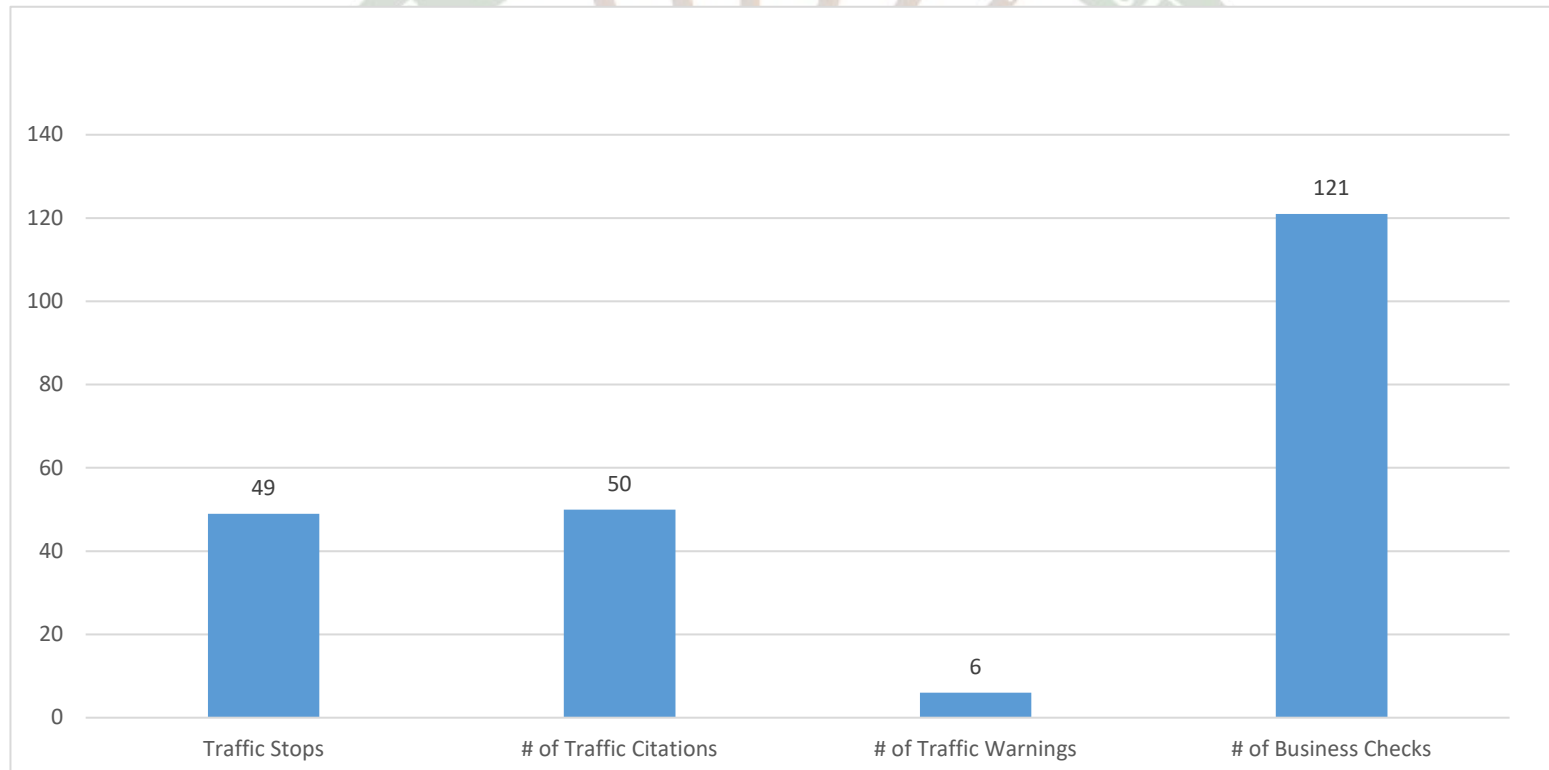

# Millville Reporting – March 2026

Traffic Contact Totals for Millville Contract Policing Patrols

*49 Total Traffic Stops; 6 Traffic Warnings and 50 Traffic Charges issued. 29 of the summonses issued were distracted driving citations (cell phones).*