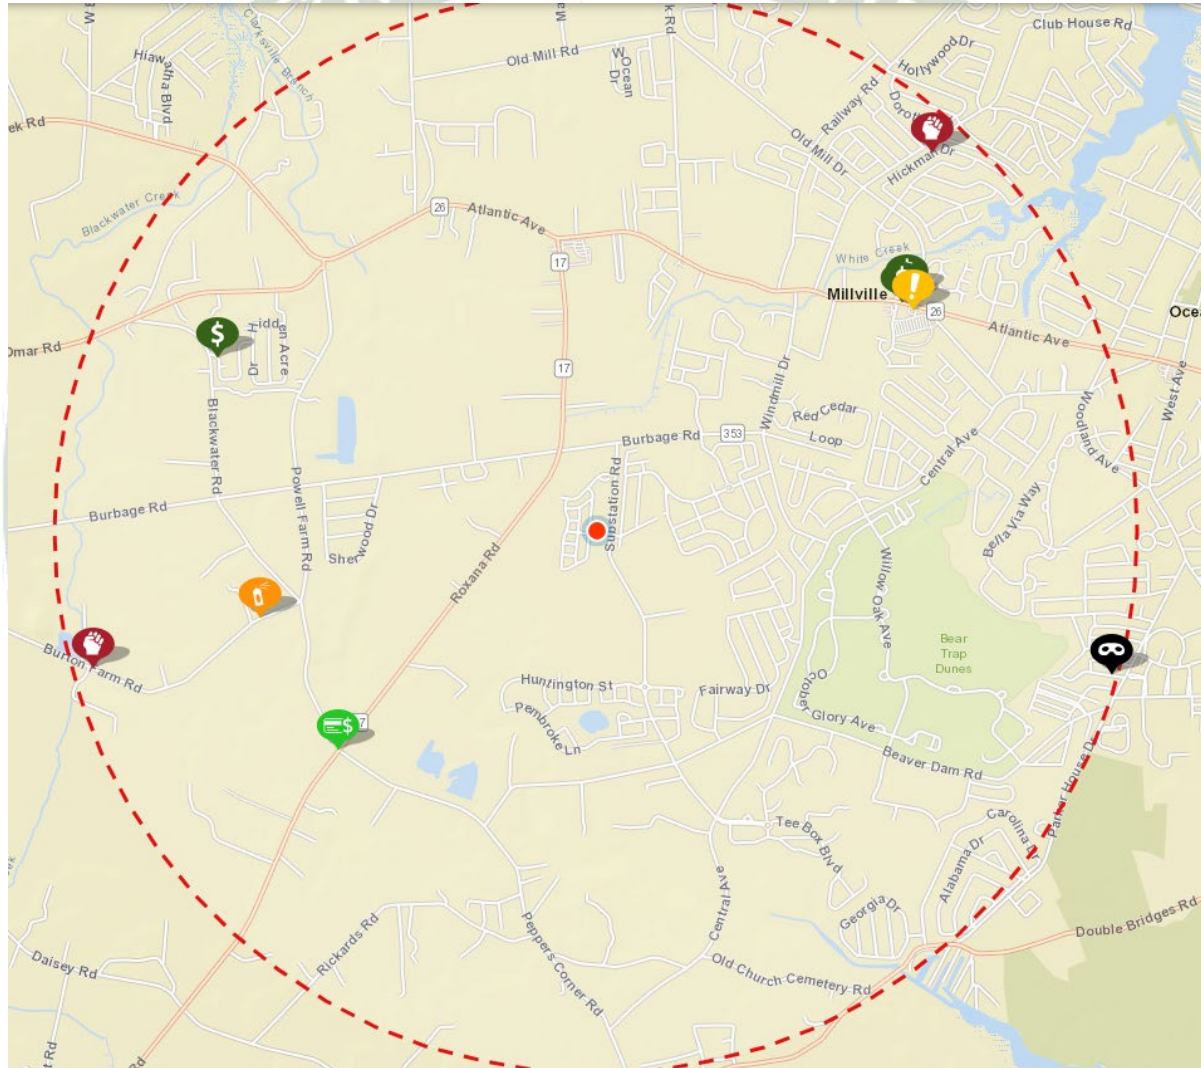

# Millville Reporting – March 2026

Traffic Contact Totals for Millville Contract Policing Patrols

*49 Total Traffic Stops; 6 Traffic Warnings and 50 Traffic Charges issued. 29 of the summonses issued were distracted driving citations (cell phones).*

# Millville Reporting – March 2026

Crime Mapping - [www.dsp.delaware.gov](http://www.dsp.delaware.gov)  
Public has access to this site for greater details if needed.

## Crime Categories

Type	Description	Incident #	Location
	INTIMIDATION/RECKLESS ENDANGER/TERRORISTIC THREAT/HARASSMENT/OTHER ASSAULTS/NON-AGGRAVATED		34100 BLOCK E BURTON FARM RD
	LARCENY/FROM BUILDING		WHISPERING N LA & ECHO CT
	DISORDERLY CONDUCT/UNRELATED TO LIQUOR		38000 BLOCK TOWN CENTER DR
	AGGRAVATED ASSAULT/NON-FAMILY OTHER DANGEROUS WEAPON		700 BLOCK HICKMAN DR
	IMPERSONATION		ROXANA & POWELL FARM RD
	DAMAGE/PRIVATE PROPERTY		15000 BLOCK SW BURTON FARM RD
	LARCENY/FROM BUILDING		36700 BLOCK OLD MILL RD
	BURGLARY/NO FORCED ENTRY/RESIDENCE		37600 BLOCK OAK ST
	LARCENY/SHOPLIFTING		38000 BLOCK E TOWN CENTER DR