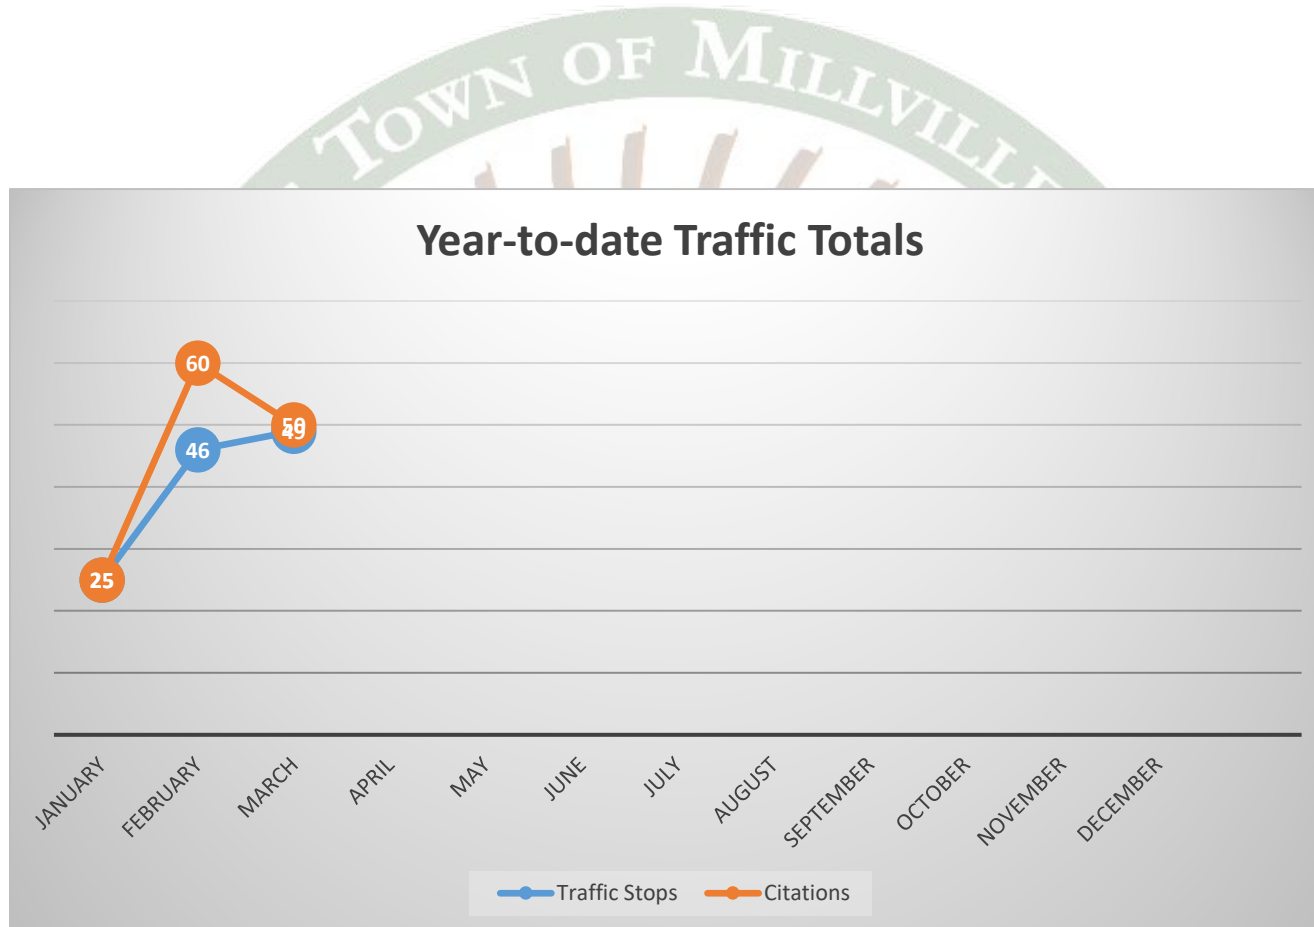

Millville Reporting – March 2026