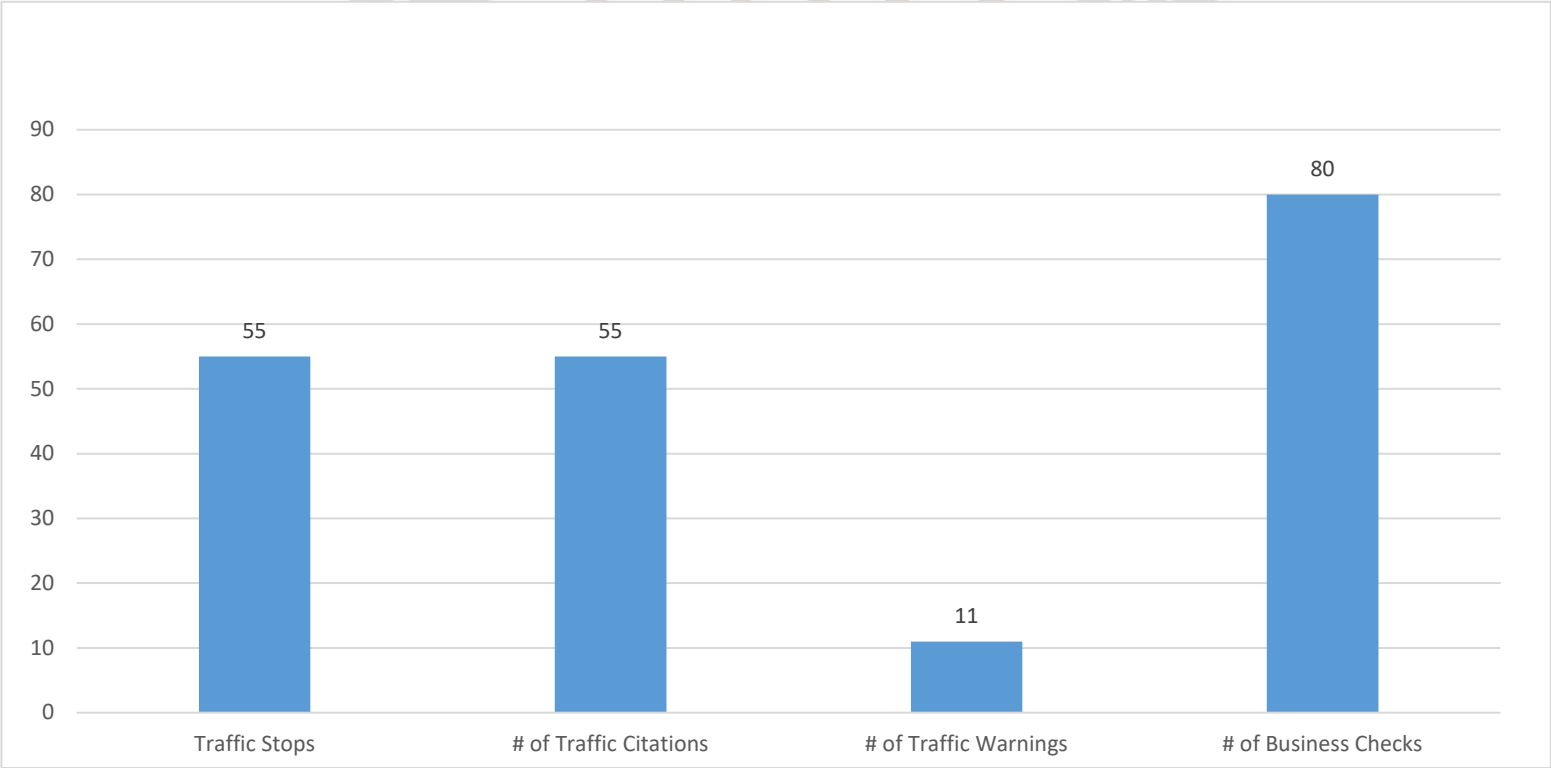

Millville Reporting – April 2026

Traffic Contact Totals for Millville Contract Policing Patrols

55 Total Traffic Stops; 11 Traffic Warnings and 55 Traffic Charges issued. 27 of the summonses issued were distracted driving citations (cell phones).

Crime Categories

	Type	Description	Incident #	Location
Map it	\$	LARCENY/SHOPLIFTING		34900 BLOCK W ATLANTIC AVE
Map it	=\$	THEFT/FALSE PRETENSE OR PROMISE		36600 BLOCK IRON LA
Map it	\$	LARCENY/SHOPLIFTING		34900 BLOCK W ATLANTIC AVE
Map it	\$	LARCENY/SHOPLIFTING		34900 BLOCK W ATLANTIC AVE
Map it	🚗	DRIVING UNDER THE INFLUENCE		ON WHITES NECK ROAD 17.67 FEET NORTH FROM ATLANTIC AVENUE
Map it	🚗	VEHICLE THEFT LOCALLY STOLEN-LOCALLY RECOVER		33500 BLOCK SW VINTAGE LA
Map it	=\$	THEFT/FALSE PRETENSE OR PROMISE		38100 BLOCK N CROSSGATE RD
Map it	\$	LARCENY/SHOPLIFTING		34900 BLOCK W ATLANTIC AVE
Map it	=\$	THEFT/FALSE PRETENSE OR PROMISE		32200 BLOCK TRANQUILITY LA
Map it	\$	LARCENY/SHOPLIFTING		34900 BLOCK ATLANTIC AVE
Map it	🗨️	DISORDERLY CONDUCT/LIQUOR INVOLVEMENT		32700 BLOCK NE ROXANA RD
Map it	👊	INTIMIDATION/RECKLESS ENDANGER/TERRORISTIC THREAT/HARASSMENT/OTHER ASSAULTS/NON-AGGRAVATED		38400 BLOCK W CARROLL DR
Map it	\$	LARCENY/SHOPLIFTING		34900 BLOCK W ATLANTIC AVE