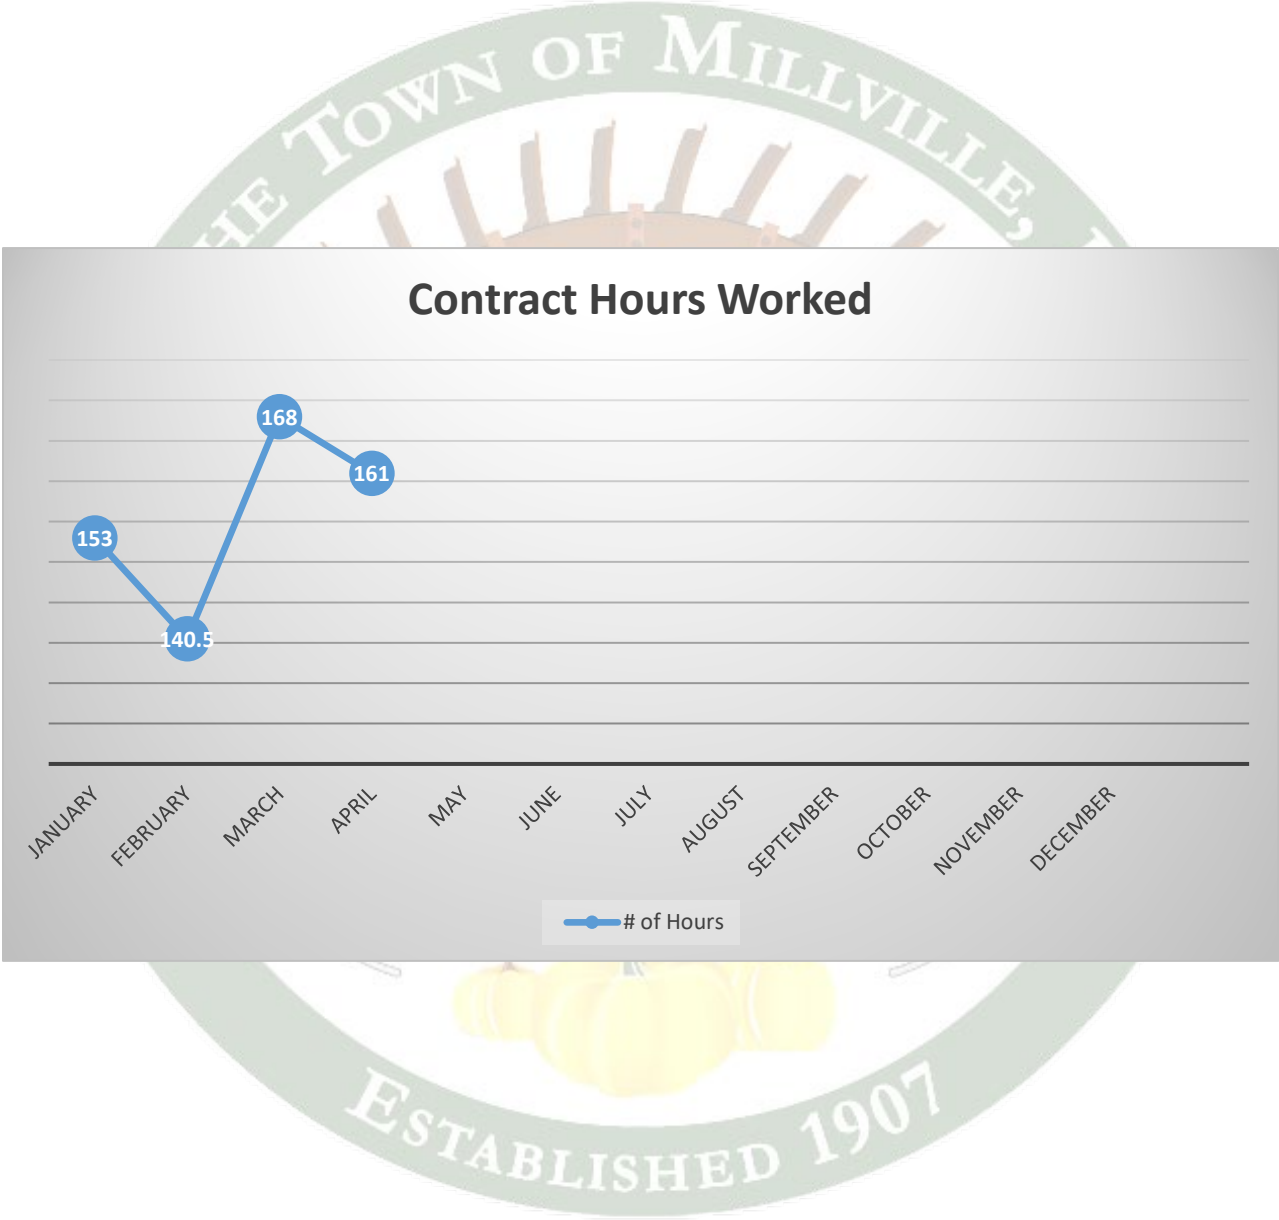

Millville Reporting – April 2026