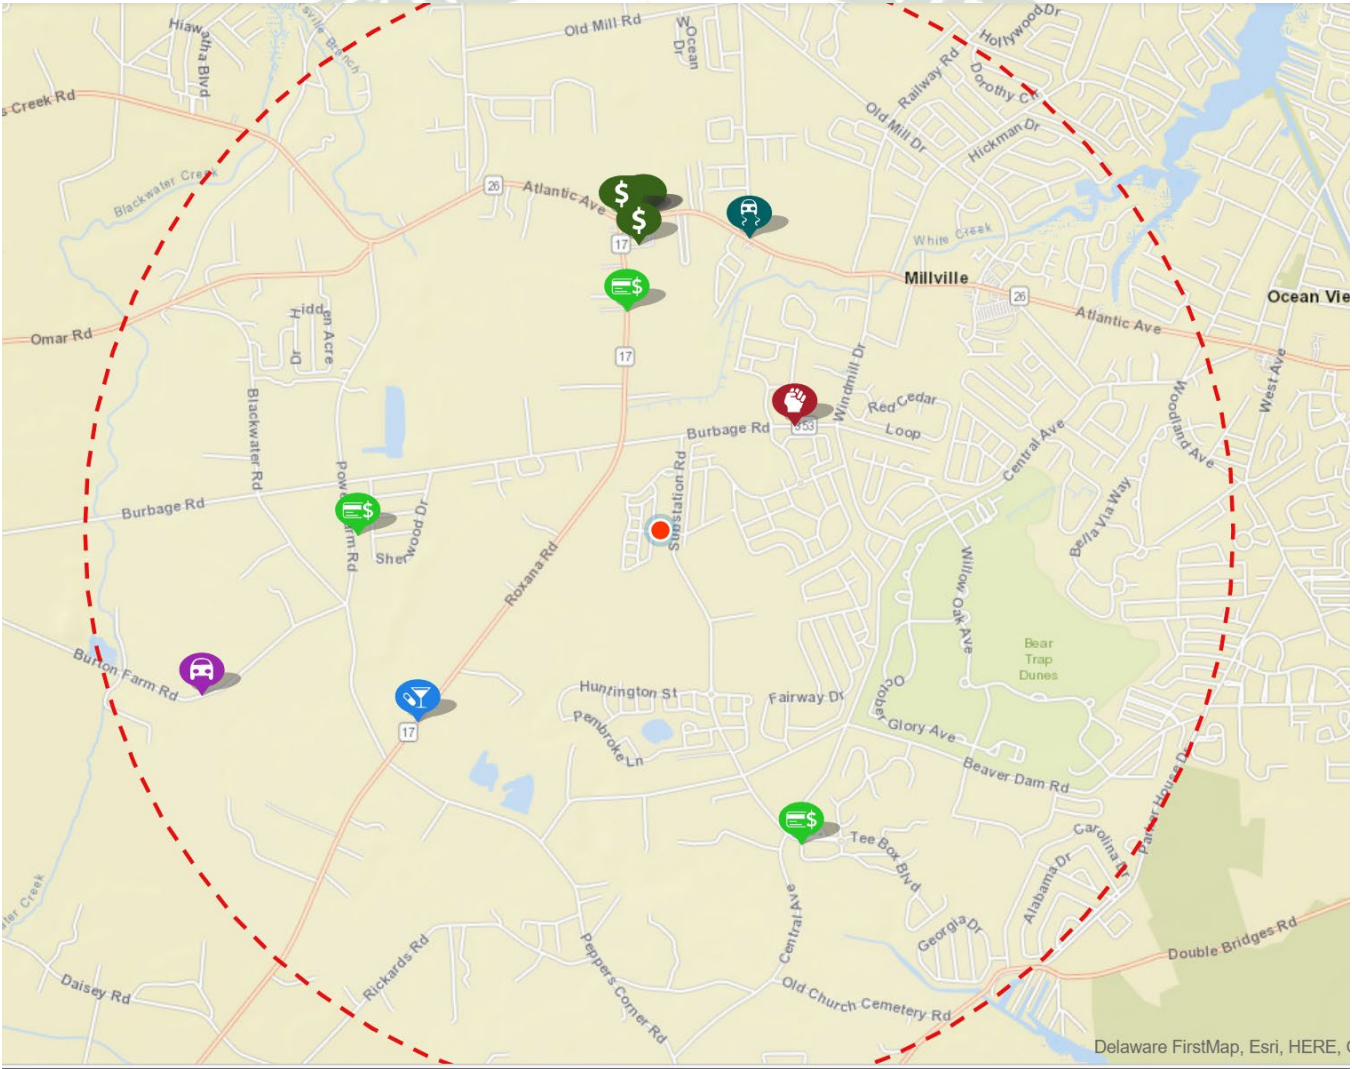

Millville Reporting – April 2026

Traffic Contact Totals for Millville Contract Policing Patrols

55 Total Traffic Stops; 11 Traffic Warnings and 55 Traffic Charges issued. 27 of the summonses issued were distracted driving citations (cell phones).

Millville Reporting – April 2026

Millville Reporting – April 2026

Millville Reporting – April 2026

Crime Mapping - www.dsp.delaware.gov
Public has access to this site for greater details if needed.

Millville Reporting – April 2026

Crime Categories

	Type	Description	Incident #	Location
Map it	\$	LARCENY/SHOPLIFTING		34900 BLOCK W ATLANTIC AVE
Map it	=\$	THEFT/FALSE PRETENSE OR PROMISE		36600 BLOCK IRON LA
Map it	\$	LARCENY/SHOPLIFTING		34900 BLOCK W ATLANTIC AVE
Map it	\$	LARCENY/SHOPLIFTING		34900 BLOCK W ATLANTIC AVE
Map it	🚗	DRIVING UNDER THE INFLUENCE		ON WHITES NECK ROAD 17.67 FEET NORTH FROM ATLANTIC AVENUE
Map it	🚗	VEHICLE THEFT LOCALLY STOLEN-LOCALLY RECOVER		33500 BLOCK SW VINTAGE LA
Map it	=\$	THEFT/FALSE PRETENSE OR PROMISE		38100 BLOCK N CROSSGATE RD
Map it	\$	LARCENY/SHOPLIFTING		34900 BLOCK W ATLANTIC AVE
Map it	=\$	THEFT/FALSE PRETENSE OR PROMISE		32200 BLOCK TRANQUILITY LA
Map it	\$	LARCENY/SHOPLIFTING		34900 BLOCK ATLANTIC AVE
Map it	🗨️	DISORDERLY CONDUCT/LIQUOR INVOLVEMENT		32700 BLOCK NE ROXANA RD
Map it	👊	INTIMIDATION/RECKLESS ENDANGER/TERRORISTIC THREAT/HARASSMENT/OTHER ASSAULTS/NON-AGGRAVATED		38400 BLOCK W CARROLL DR
Map it	\$	LARCENY/SHOPLIFTING		34900 BLOCK W ATLANTIC AVE