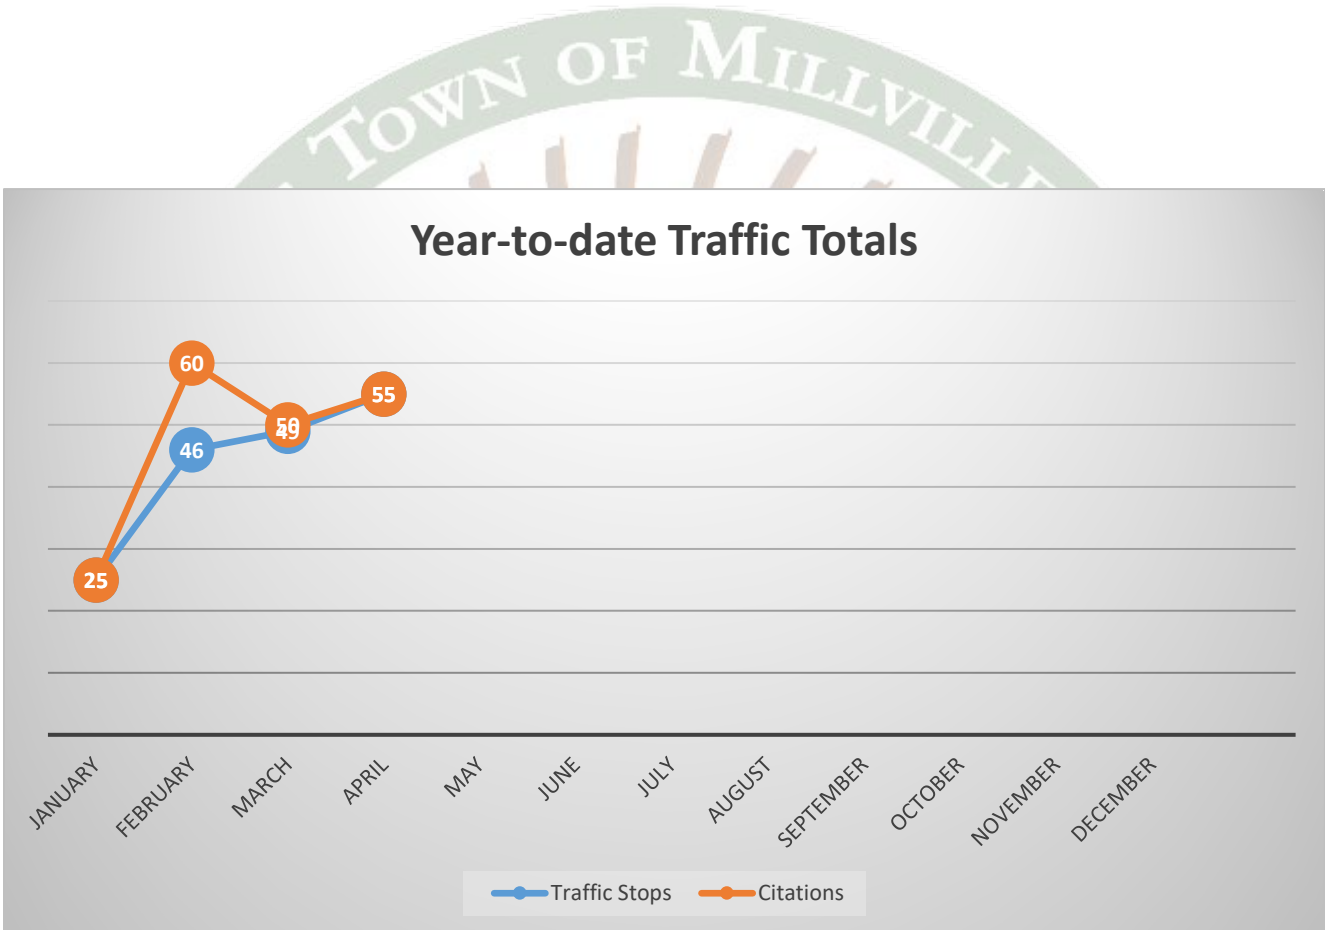

Millville Reporting – April 2026