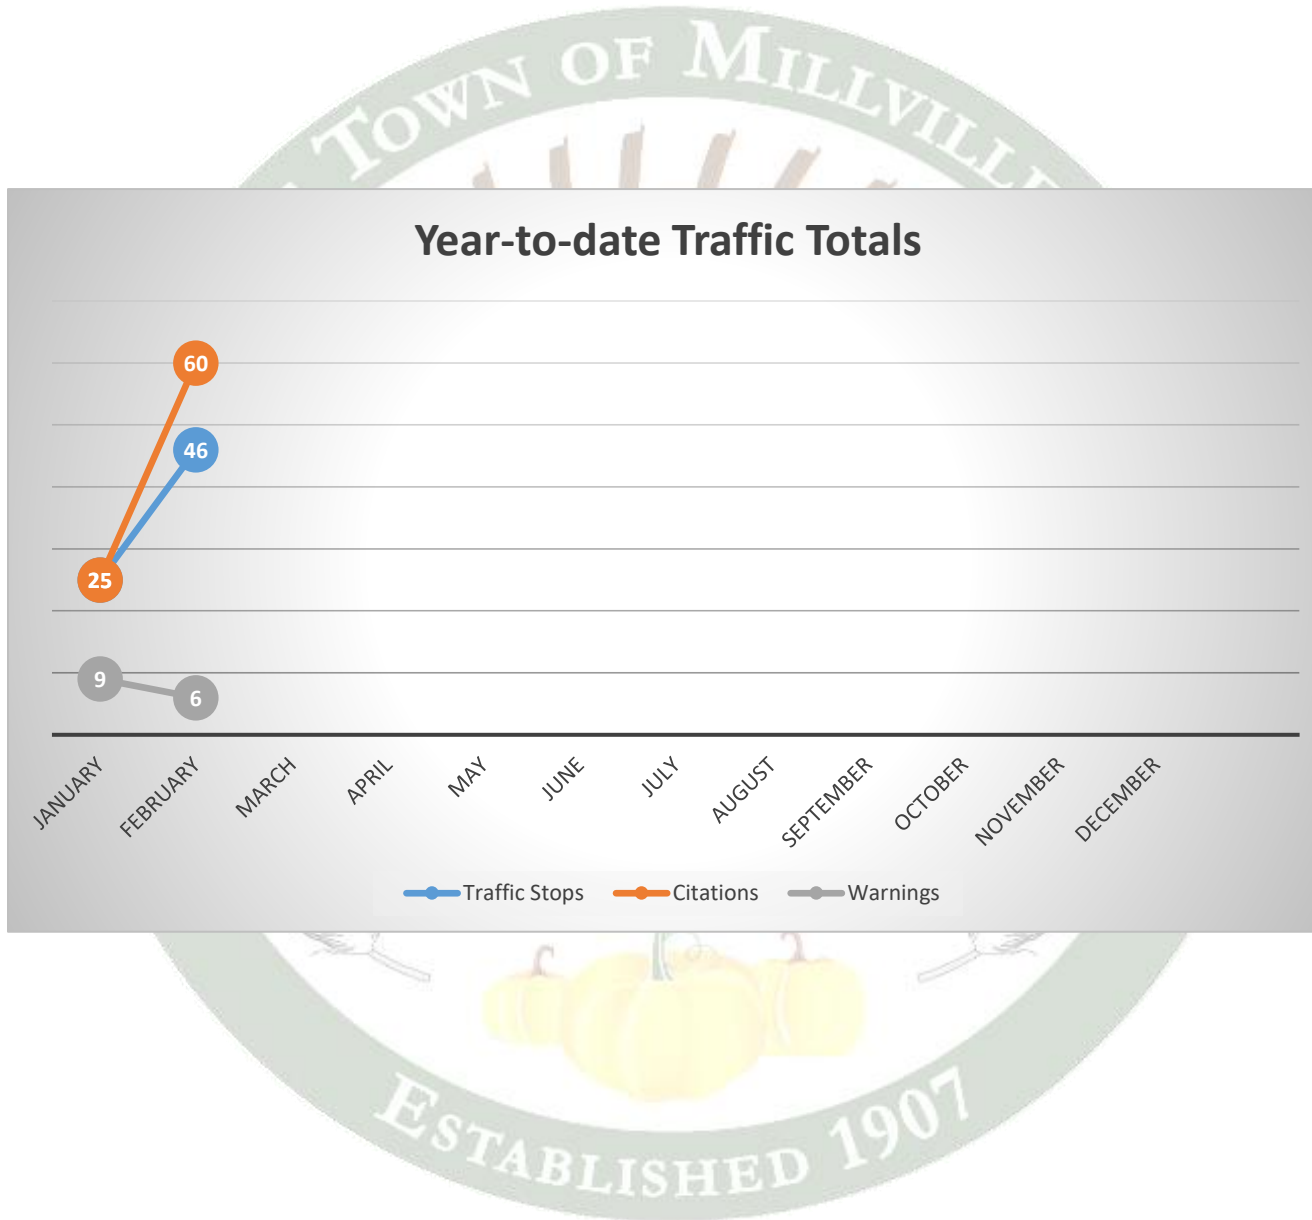

Millville Reporting – February 2026

Traffic Contact Totals for Millville Contract Policing Patrols

46 Total Traffic Stops; 6 Traffic Warnings and 60 Traffic Charges issued. 23 of the summonses issued were for cell phone violations.

Millville Reporting – February 2026

Millville Reporting – February 2026

Millville Reporting – February 2026

Crime Mapping - www.dsp.delaware.gov
Public has access to this site for greater details if needed.

Millville Reporting – February 2026

Crime Categories

Type	Description	Incident #	Location
	IMPERSONATION		BURBAGE W RD & WINDMILL DR
	SIMPLE ASSAULT/NON-FAMILY/OTHER ASSAULTS/NON-AGGRAVATED		31100 BLOCK WHITES NECK DR
	LARCENY/SHOPLIFTING		38000 BLOCK E TOWN CENTER DR
	IMPERSONATION		33000 BLOCK SW OMAR RD
	HARASSING COMMUNICATION/PHONE/WIRE/MAIL ONLY		31300 BLOCK SE OAK ST
	INTIMIDATION/RECKLESS ENDANGER/TERRORISTIC THREAT/HARASSMENT/OTHER ASSAULTS/NON-AGGRAVATED		34900 BLOCK W ATLANTIC AVE
	LARCENY/FROM ALL OTHER YARDS		34900 BLOCK W ATLANTIC AVE
	HOME REPAIR/SERVICE FRAUD		32000 BLOCK N ROXANA
	THEFT/FALSE PRETENSE OR PROMISE		34900 BLOCK NW ATLANTIC AVE
	DRIVING UNDER THE INFLUENCE/LIQUOR		ON CENTRAL AVENUE 0.20 MILES NORTH EAST FROM OLD CHURCH CE
	SIMPLE ASSAULT/NON-FAMILY/OTHER ASSAULTS/NON-AGGRAVATED		32200 BLOCK E BLACKWATER RD

Millville Reporting – February 2026

Crime Dates

Agency	Date
Delaware State Police	2-26-2026 5:01 PM
Delaware State Police	2-22-2026 3:13 AM
Delaware State Police	2-21-2026 10:40 AM
Delaware State Police	2-18-2026 8:21 AM
Delaware State Police	2-16-2026 10:42 AM
Delaware State Police	2-13-2026 5:10 PM
Delaware State Police	2-13-2026 2:10 PM
Delaware State Police	2-6-2026 2:30 PM
Delaware State Police	2-4-2026 8:24 AM
Delaware State Police	2-2-2026 6:15 AM
Delaware State Police	2-1-2026 3:31 PM