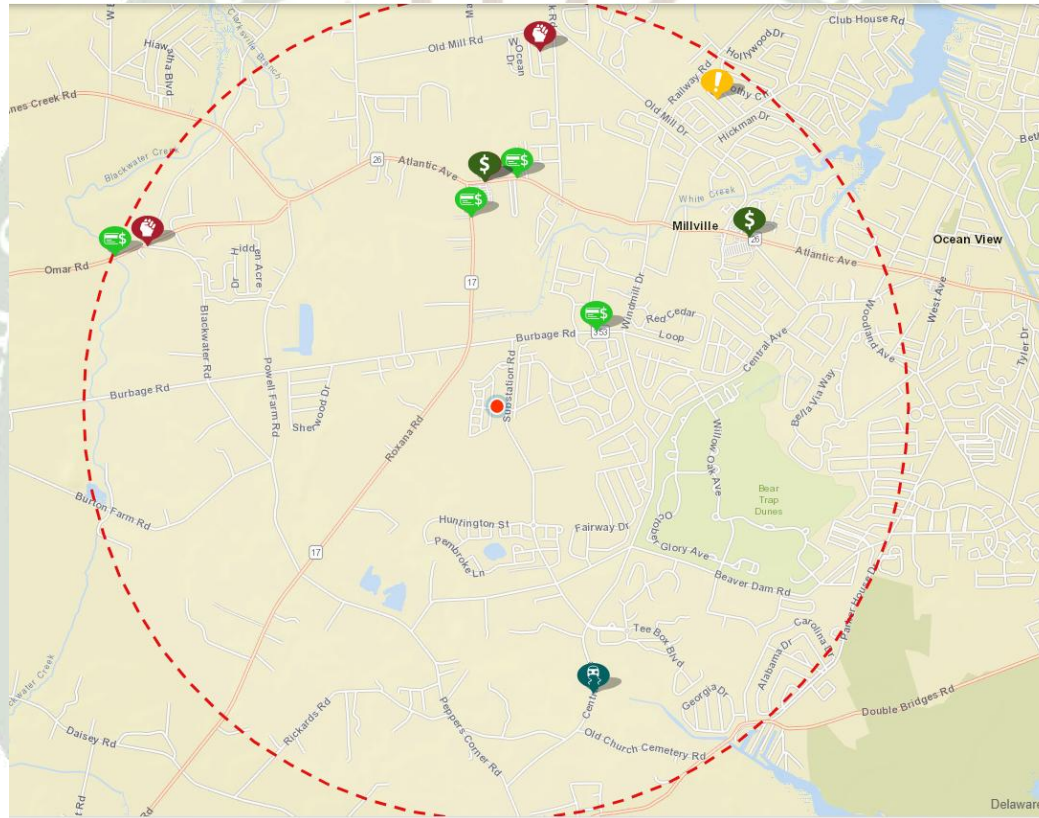

Millville Reporting – February 2026

Traffic Contact Totals for Millville Contract Policing Patrols

46 Total Traffic Stops; 6 Traffic Warnings and 60 Traffic Charges issued. 23 of the summonses issued were for cell phone violations.

Millville Reporting – February 2026

Millville Reporting – February 2026

Millville Reporting – February 2026

Crime Mapping - www.dsp.delaware.gov
Public has access to this site for greater details if needed.

Millville Reporting – February 2026

Crime Categories

Type	Description	Incident #	Location
	IMPERSONATION		BURBAGE W RD & WINDMILL DR
	SIMPLE ASSAULT/NON-FAMILY/OTHER ASSAULTS/NON-AGGRAVATED		31100 BLOCK WHITES NECK DR
	LARCENY/SHOPLIFTING		38000 BLOCK E TOWN CENTER DR
	IMPERSONATION		33000 BLOCK SW OMAR RD
	HARASSING COMMUNICATION/PHONE/WIRE/MAIL ONLY		31300 BLOCK SE OAK ST
	INTIMIDATION/RECKLESS ENDANGER/TERRORISTIC THREAT/HARASSMENT/OTHER ASSAULTS/NON-AGGRAVATED		34900 BLOCK W ATLANTIC AVE
	LARCENY/FROM ALL OTHER YARDS		34900 BLOCK W ATLANTIC AVE
	HOME REPAIR/SERVICE FRAUD		32000 BLOCK N ROXANA
	THEFT/FALSE PRETENSE OR PROMISE		34900 BLOCK NW ATLANTIC AVE
	DRIVING UNDER THE INFLUENCE/LIQUOR		ON CENTRAL AVENUE 0.20 MILES NORTH EAST FROM OLD CHURCH CE
	SIMPLE ASSAULT/NON-FAMILY/OTHER ASSAULTS/NON-AGGRAVATED		32200 BLOCK E BLACKWATER RD