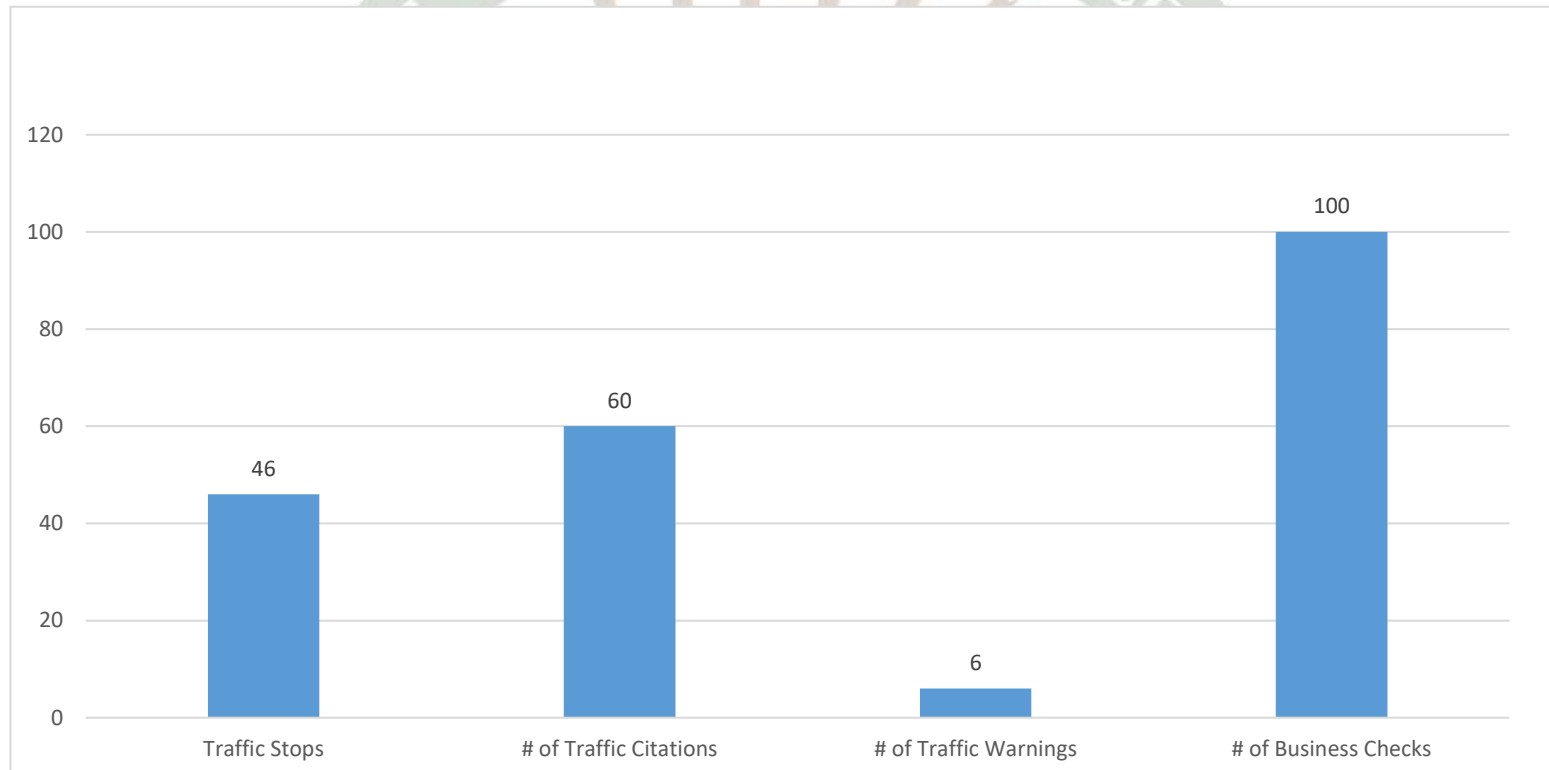

Millville Reporting – February 2026

Traffic Contact Totals for Millville Contract Policing Patrols

46 Total Traffic Stops; 6 Traffic Warnings and 60 Traffic Charges issued. 23 of the summonses issued were for cell phone violations.

Millville Reporting – February 2026

Millville Reporting – February 2026

Millville Reporting – February 2026

Crime Mapping - www.dsp.delaware.gov
Public has access to this site for greater details if needed.

Millville Reporting – February 2026

Crime Categories

Type	Description	Incident #	Location
	IMPERSONATION		BURBAGE W RD & WINDMILL DR
	SIMPLE ASSAULT/NON-FAMILY/OTHER ASSAULTS/NON-AGGRAVATED		31100 BLOCK WHITES NECK DR
	LARCENY/SHOPLIFTING		38000 BLOCK E TOWN CENTER DR
	IMPERSONATION		33000 BLOCK SW OMAR RD
	HARASSING COMMUNICATION/PHONE/WIRE/MAIL ONLY		31300 BLOCK SE OAK ST
	INTIMIDATION/RECKLESS ENDANGER/TERRORISTIC THREAT/HARASSMENT/OTHER ASSAULTS/NON-AGGRAVATED		34900 BLOCK W ATLANTIC AVE
	LARCENY/FROM ALL OTHER YARDS		34900 BLOCK W ATLANTIC AVE
	HOME REPAIR/SERVICE FRAUD		32000 BLOCK N ROXANA
	THEFT/FALSE PRETENSE OR PROMISE		34900 BLOCK NW ATLANTIC AVE
	DRIVING UNDER THE INFLUENCE/LIQUOR		ON CENTRAL AVENUE 0.20 MILES NORTH EAST FROM OLD CHURCH CE
	SIMPLE ASSAULT/NON-FAMILY/OTHER ASSAULTS/NON-AGGRAVATED		32200 BLOCK E BLACKWATER RD