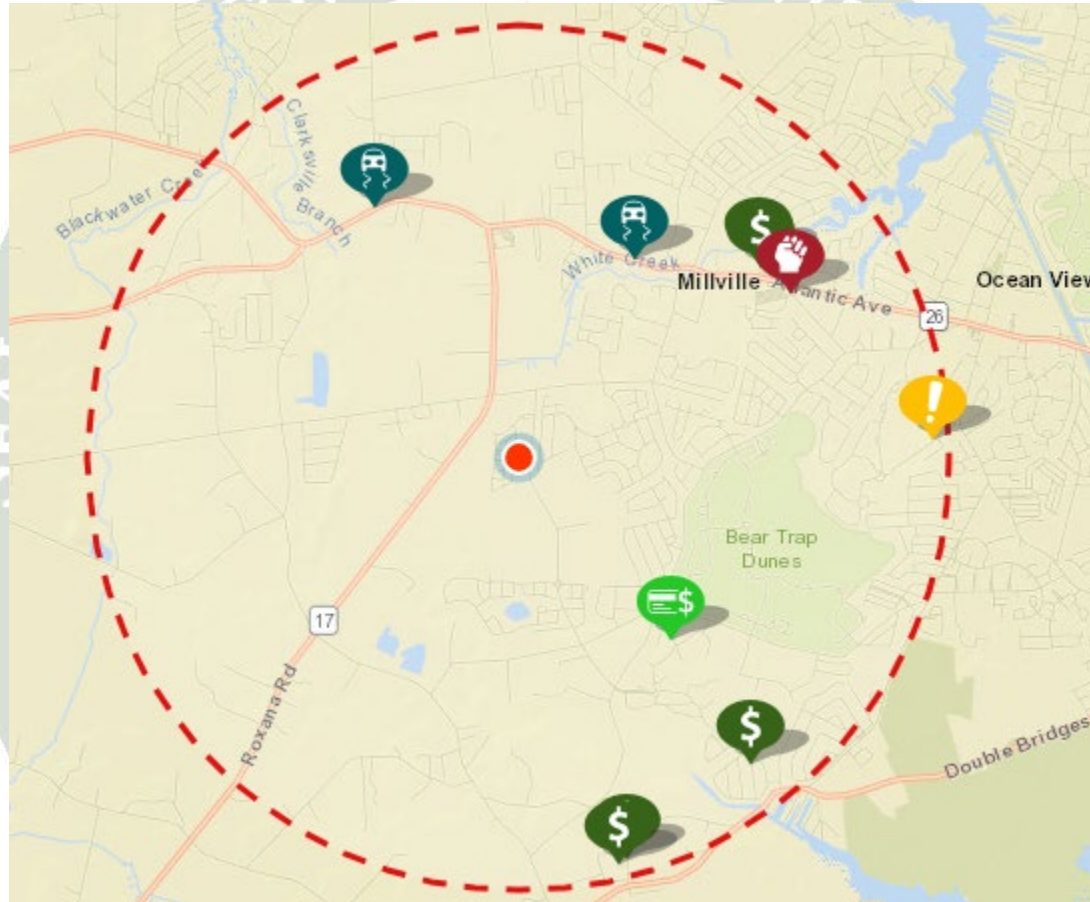

Millville Reporting – April 2026

Crime Mapping - www.dsp.delaware.gov
Public has access to this site for greater details if needed.