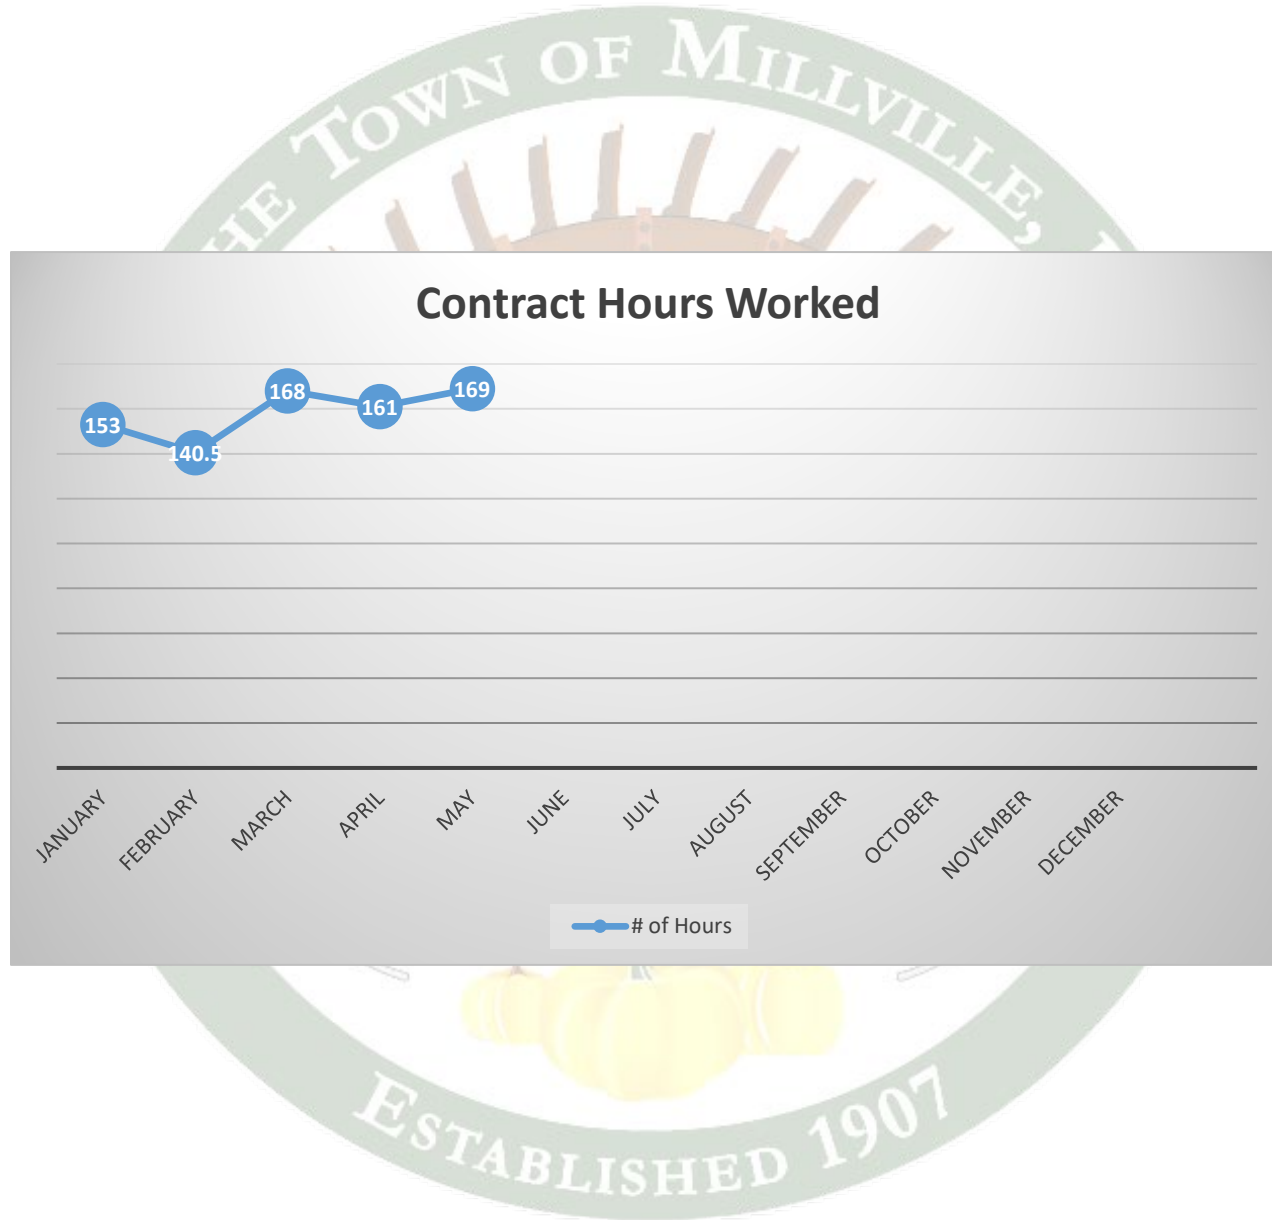

Millville Reporting – April 2026