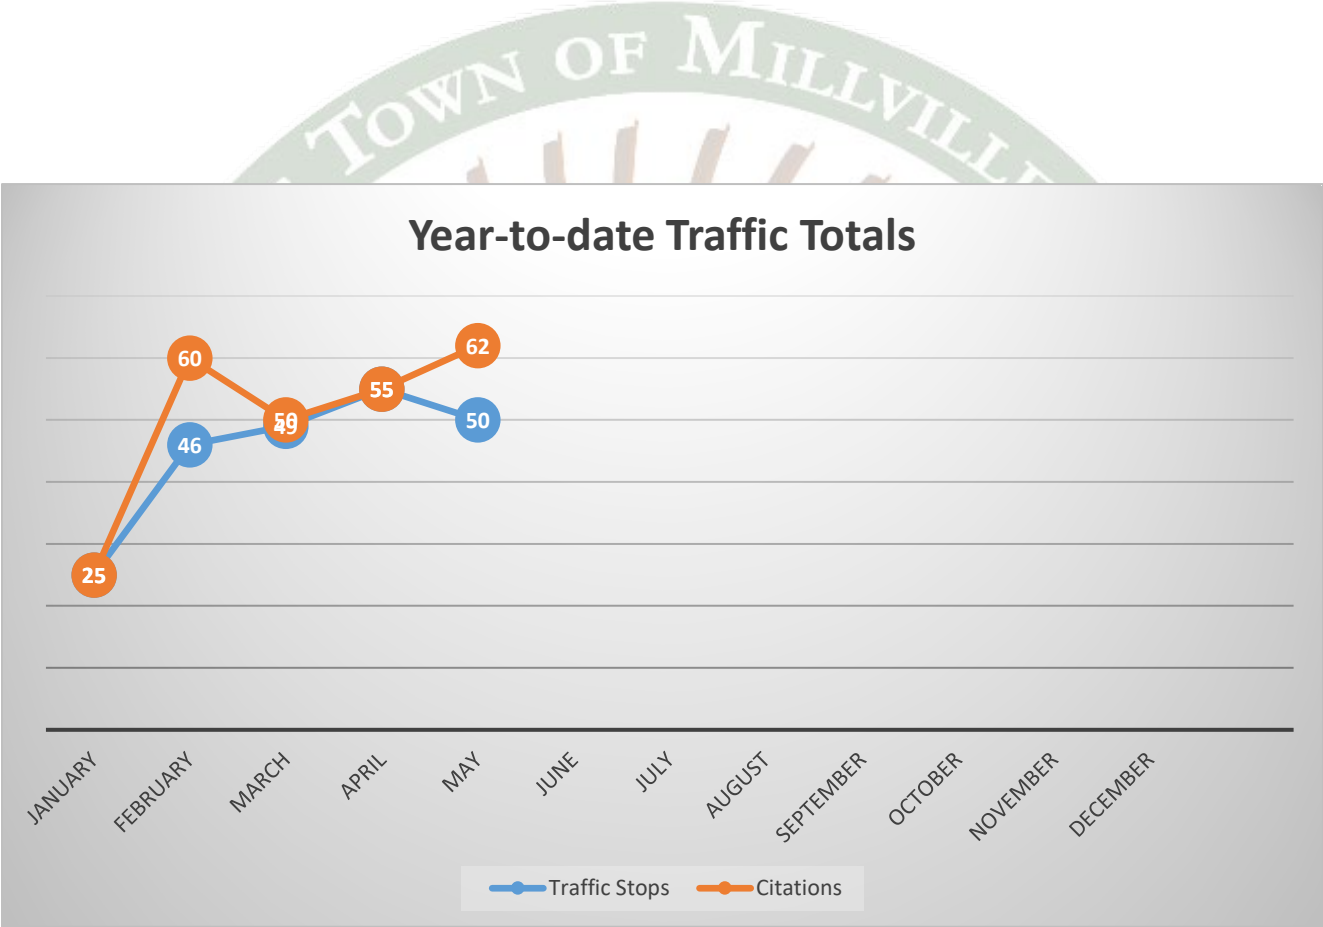

Millville Reporting – April 2026