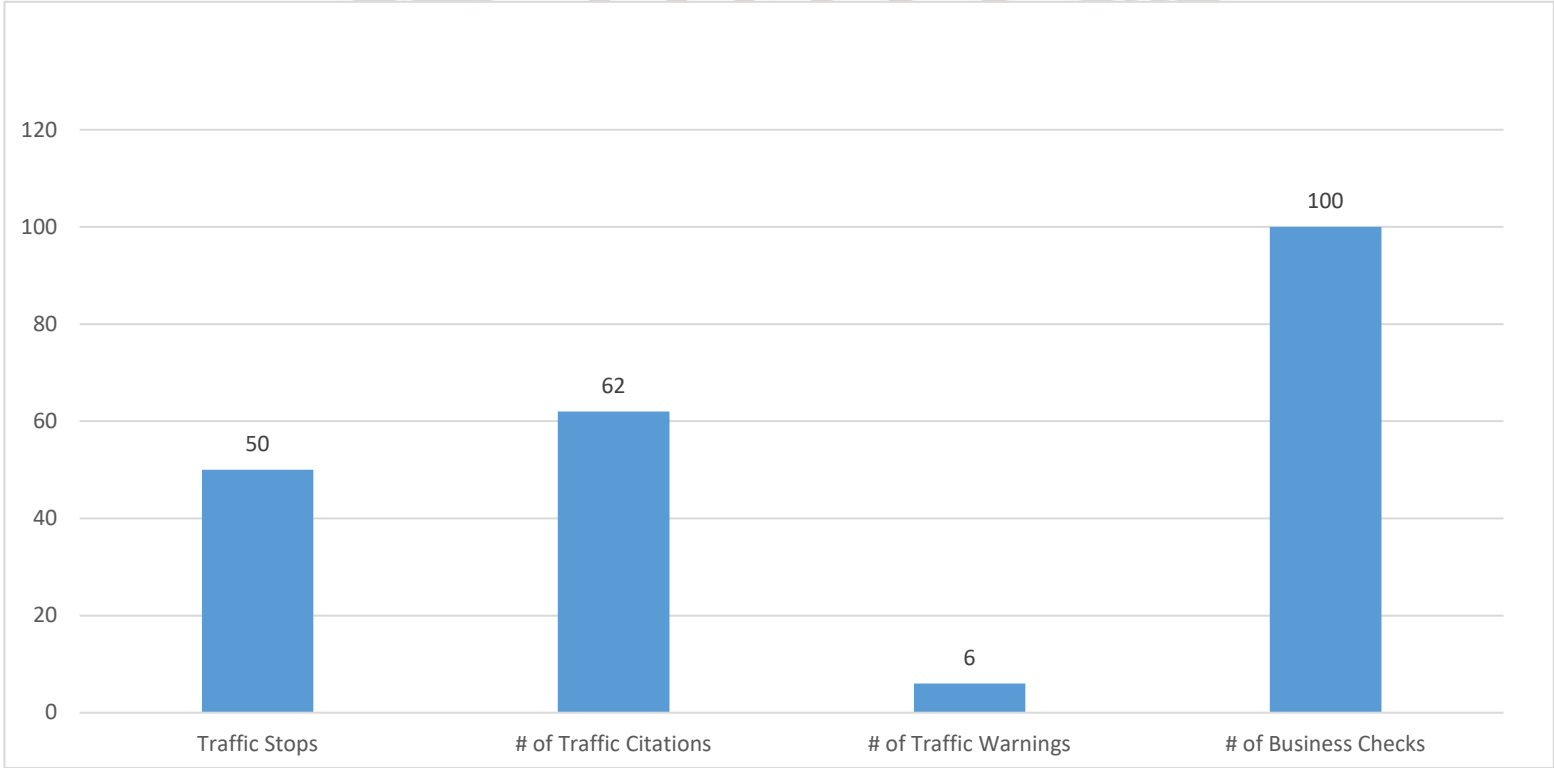

# Millville Reporting – April 2026

Traffic Contact Totals for Millville Contract Policing Patrols

*50 Total Traffic Stops; 6 Traffic Warnings and 62 Traffic Charges issued. 23 of the summonses issued were distracted driving citations (cell phones).*

## Crime Categories

Type	Description	Incident #	Location
\$	LARCENY/FROM ALL OTHER YARDS		30700 BLOCK LINDELL LA
\$	LARCENY/FROM ALL OTHER YARDS		32000 BLOCK LOGAN CT
\$	LARCENY/SHOPLIFTING		36700 BLOCK N OLD MILL RD
\$	LARCENY/FROM BUILDING		34400 BLOCK MARLYAND DR
B	DRIVING UNDER THE INFLUENCE		ON ATLANTIC AVENUE SR26 723.67 FEET WEST FROM RAILWAY ROAD
\$	LARCENY/FROM BUILDING		000 BLOCK HULL LA
!	HARASSING COMMUNICATION/PHONE/WIRE/MAIL ONLY		37700 BLOCK BALSA ST
B	DRIVING UNDER THE INFLUENCE		ON ATLANTIC AVENUE SR26 0.85 MILES EAST FROM HOLTS LANDING
👊	OFFENSIVE TOUCHING/OTHER ASSAULTS/NON-AGGRAVATED		38000 BLOCK NW TOWN CENTER DR
👛	THEFT/FALSE PRETENSE OR PROMISE		36800 BLOCK PEBBLE BEACH DR